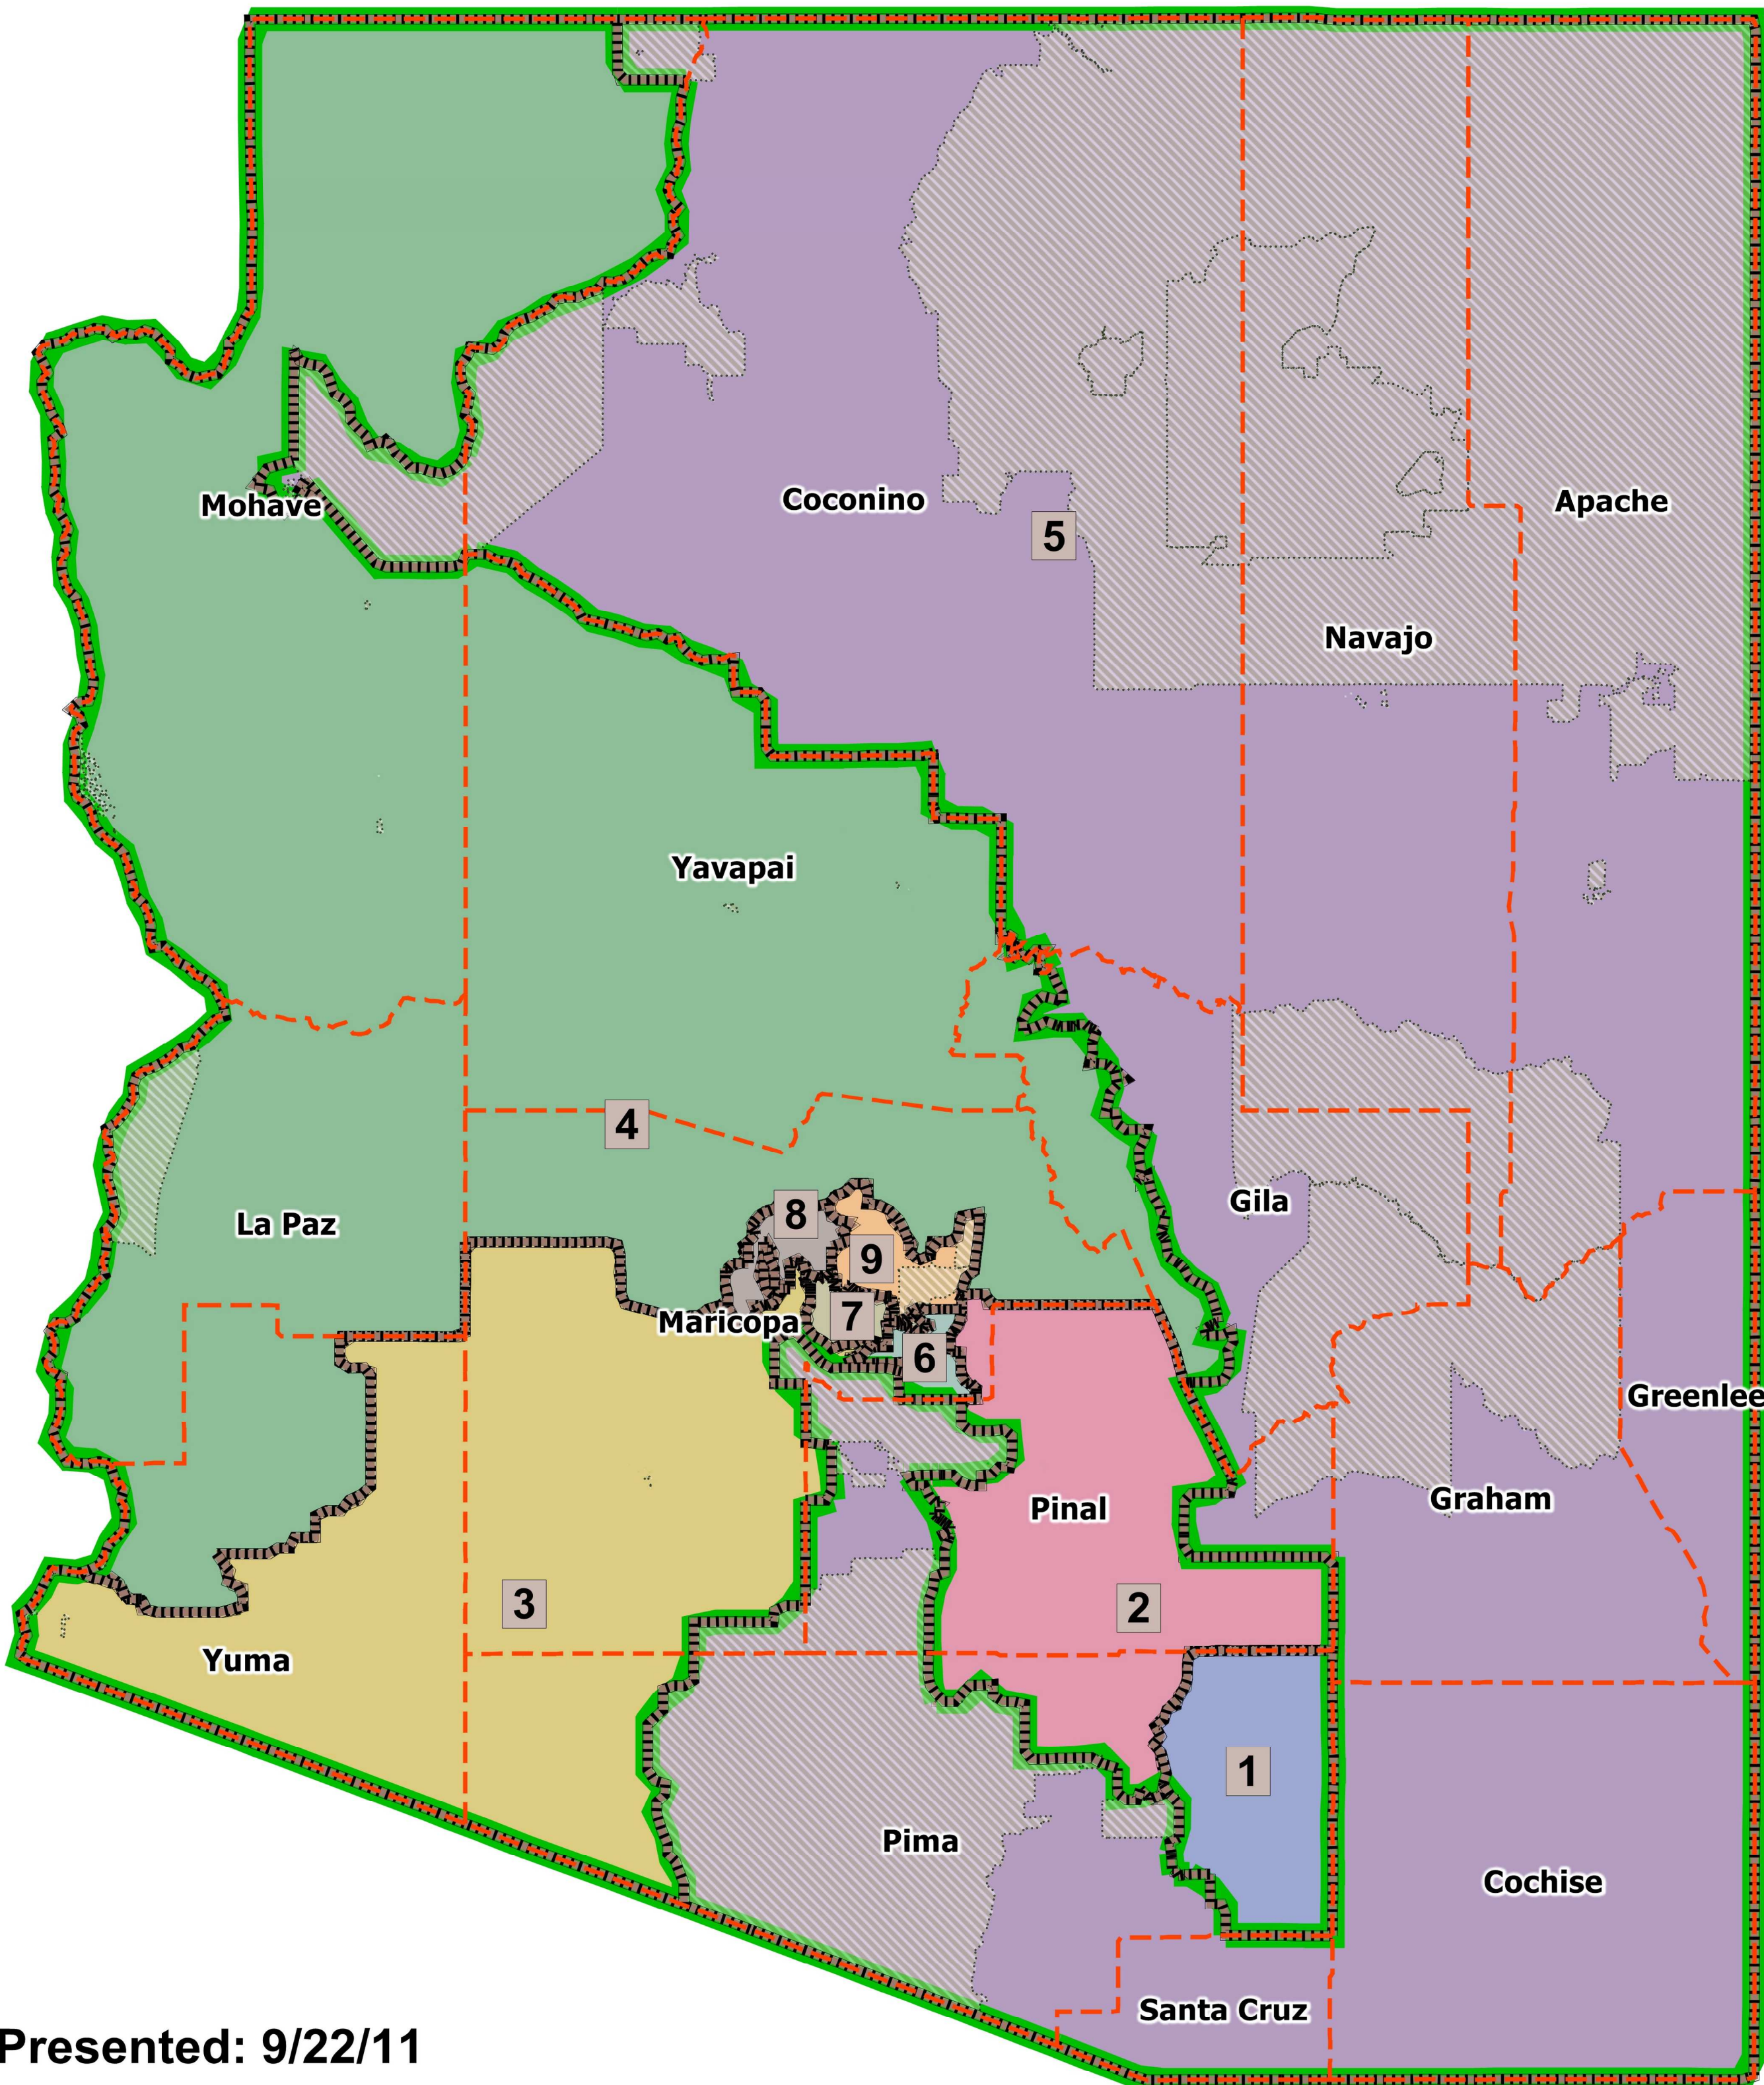

Congressional Grid Map "What If" Scenario: Navajo Human Rights Commission- Option C with Grid

Maricopa

Map layers

- Indian Reservation (diagonal hatching)
- Navajo Human Rights Commission District (thick green border)
- County (dashed orange line)

District

- 1 (1) (blue)
- 2 (1) (pink)
- 3 (1) (yellow)
- 4 (1) (light green)
- 5 (1) (light purple)
- 6 (1) (light blue)
- 7 (1) (light green)
- 8 (1) (grey)
- 9 (1) (orange)

0 10 20 30
Miles