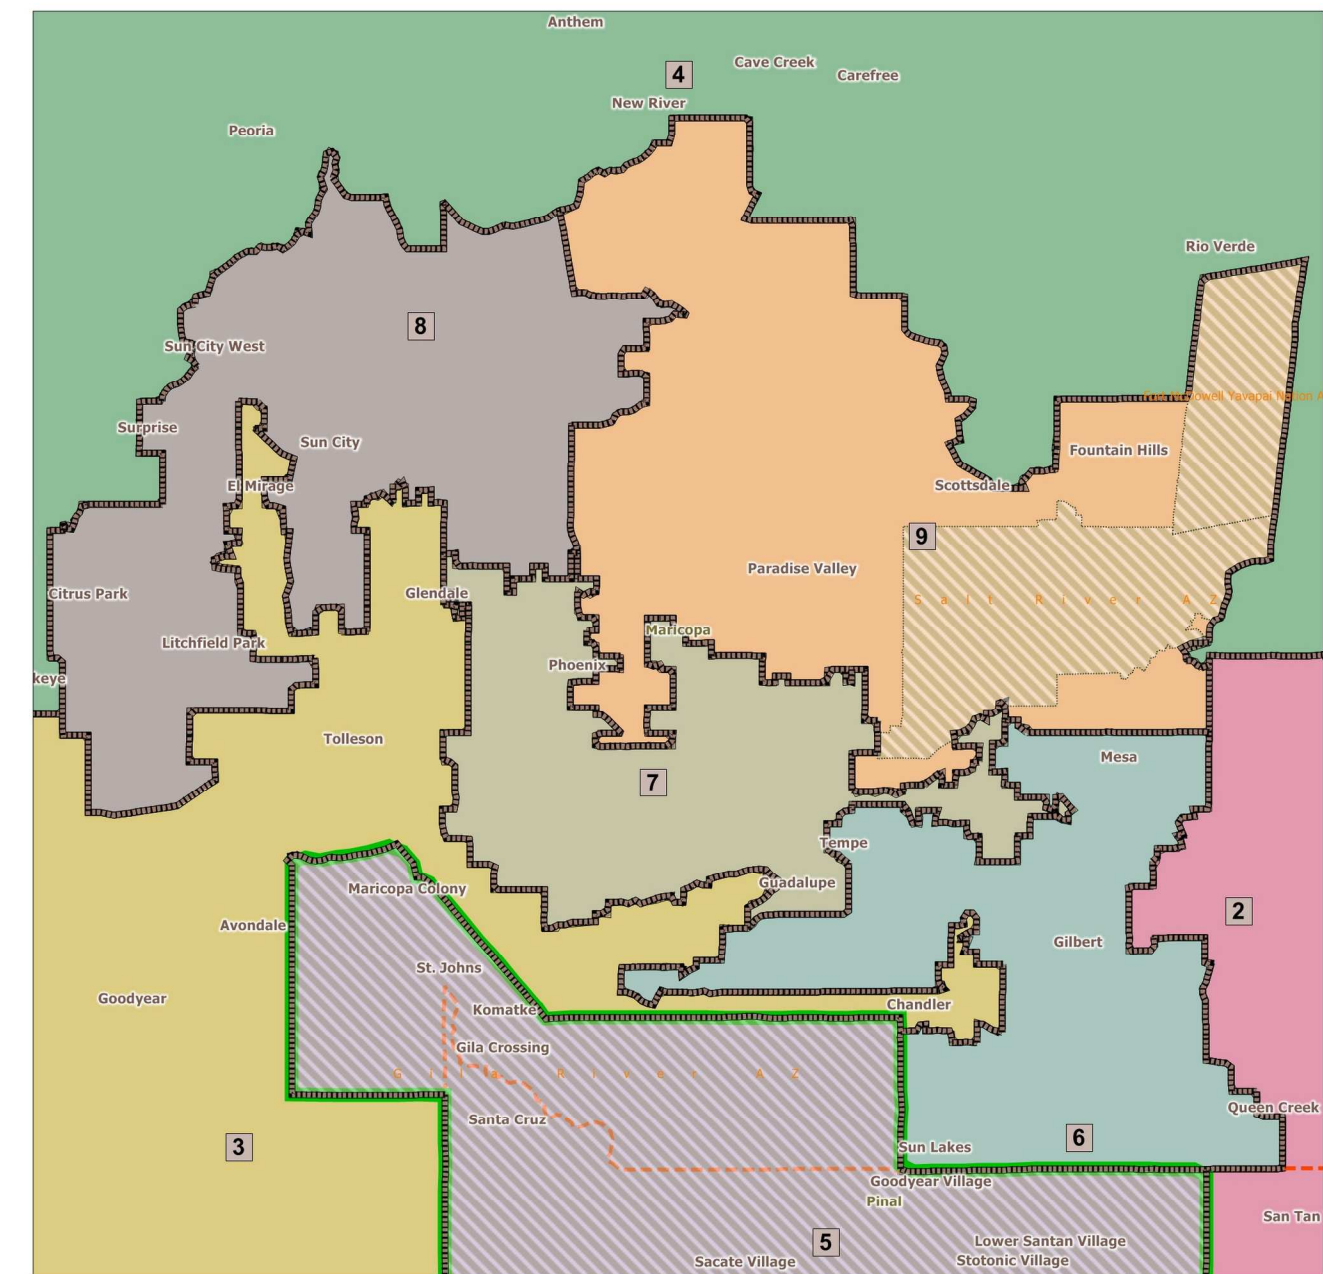

Congressional Grid Map "What If" Scenario: Navajo Human Rights Commission- Option C with Grid

Maricopa

Map layers

- Indian Reservation (diagonal hatching)
- Navajo Human Rights Commission District (thick green border)
- County (dashed orange line)

District

- 1 (1) (blue)
- 2 (1) (pink)
- 3 (1) (yellow)
- 4 (1) (light green)
- 5 (1) (light purple)
- 6 (1) (light blue)
- 7 (1) (light green)
- 8 (1) (grey)
- 9 (1) (orange)

0 10 20 30
Miles