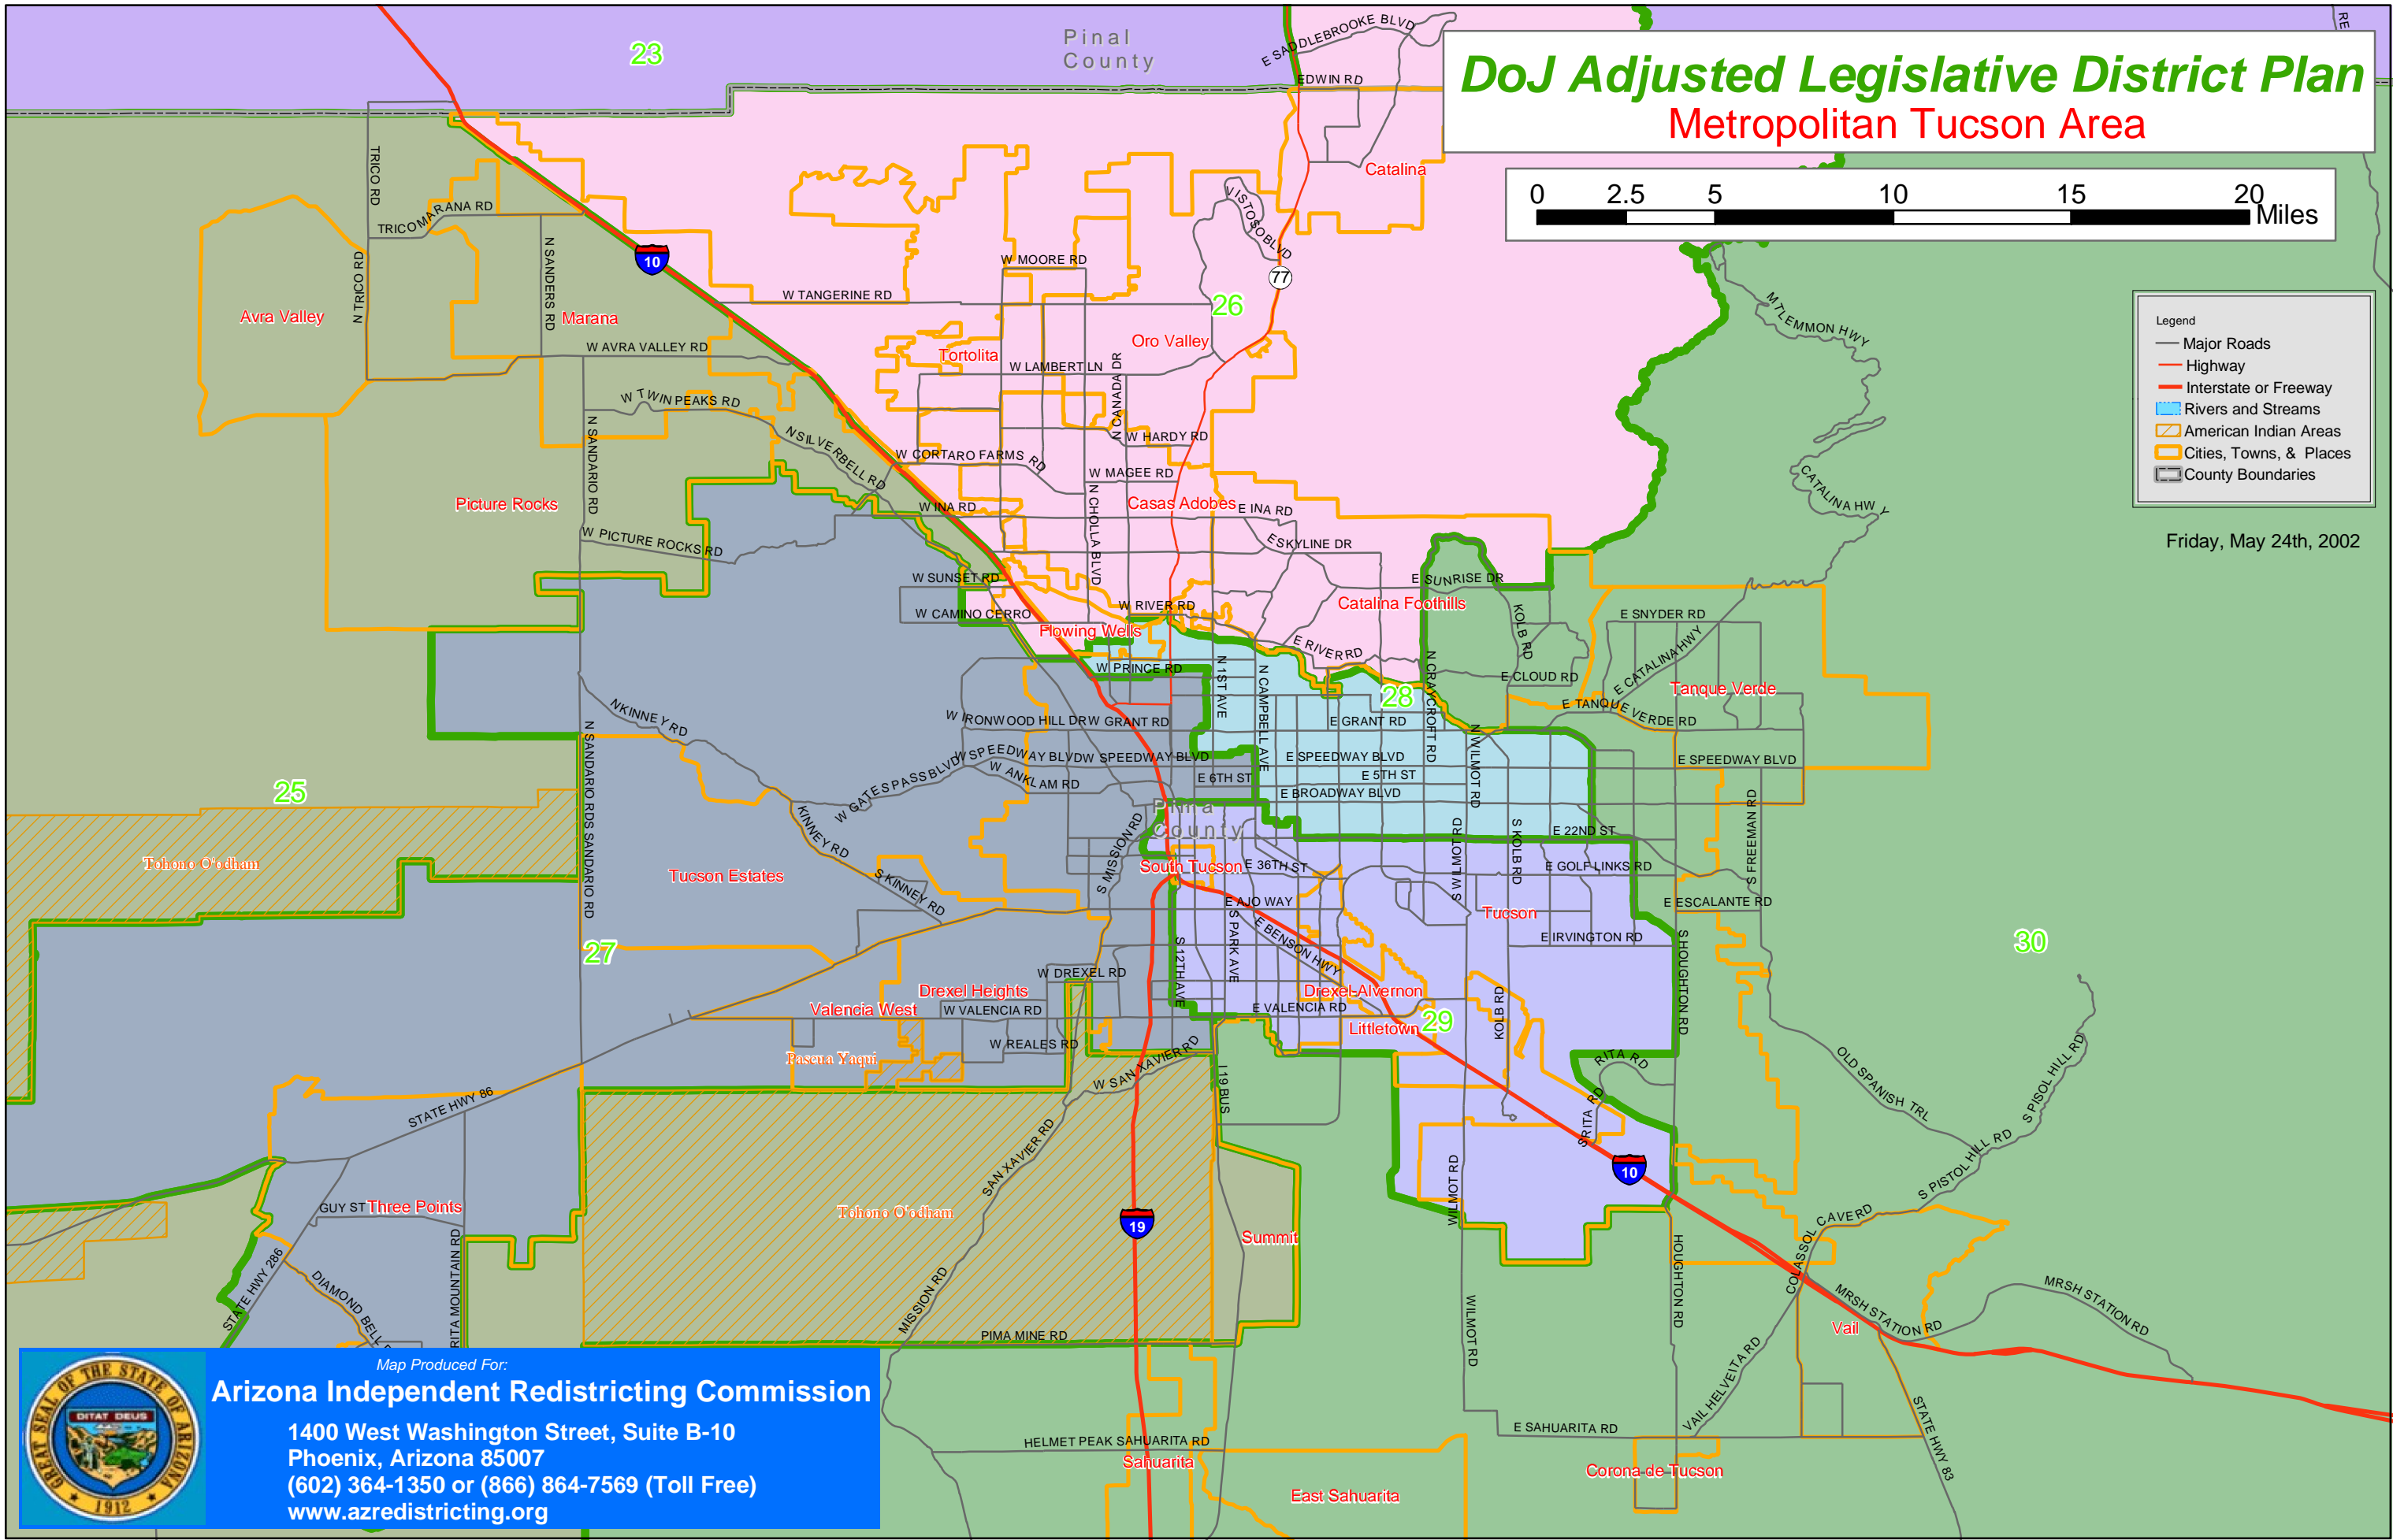

# DoJ Adjusted Legislative District Plan Metropolitan Tucson Area

Legend

- Major Roads
- Highway
- Interstate or Freeway
- Rivers and Streams
- American Indian Areas
- Cities, Towns, & Places
- County Boundaries

Friday, May 24th, 2002

Map Produced For:  
**Arizona Independent Redistricting Commission**  
1400 West Washington Street, Suite B-10  
Phoenix, Arizona 85007  
(602) 364-1350 or (866) 864-7569 (Toll Free)  
[www.azredistricting.org](http://www.azredistricting.org)