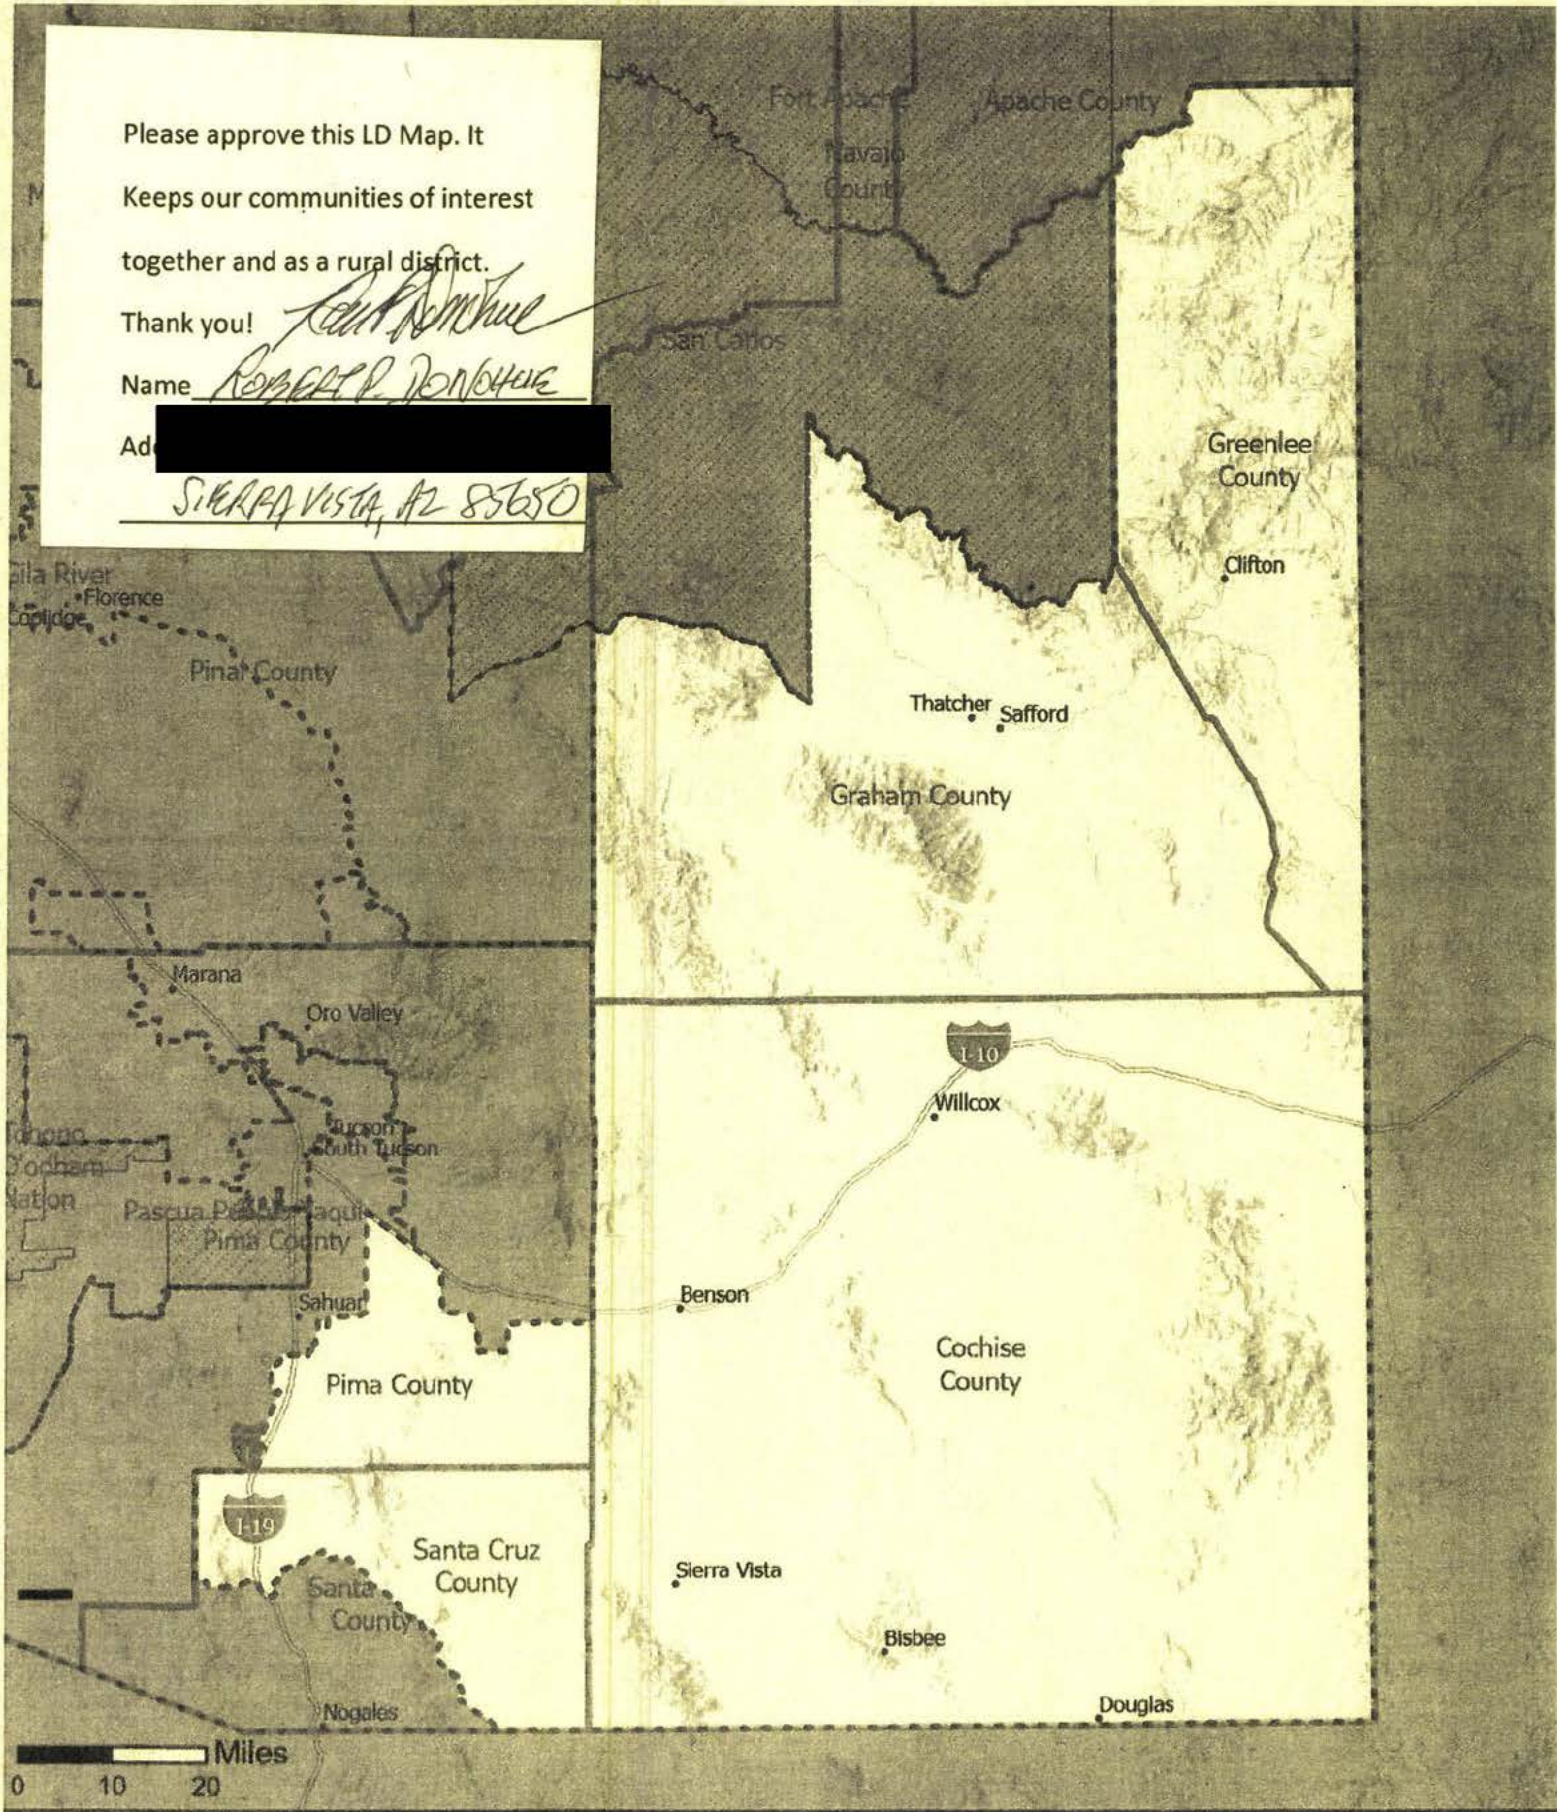

Thank you!

Name

Robert P. Donohue

Ad

[Redacted]

SIERRA VISTA, AZ 85650

AZ Draft 9.2 Legislative District: 19

In this version based off LD Test Map Version 9.1, LD Test Map Version 9.2 instead moves District 7 further south, taking Oracle, Mammoth, and San Manuel. For more information on the methodology used to create these boundaries, please visit: <https://redistricting-irc-az.hub.arcgis.com/pages/draft-maps>