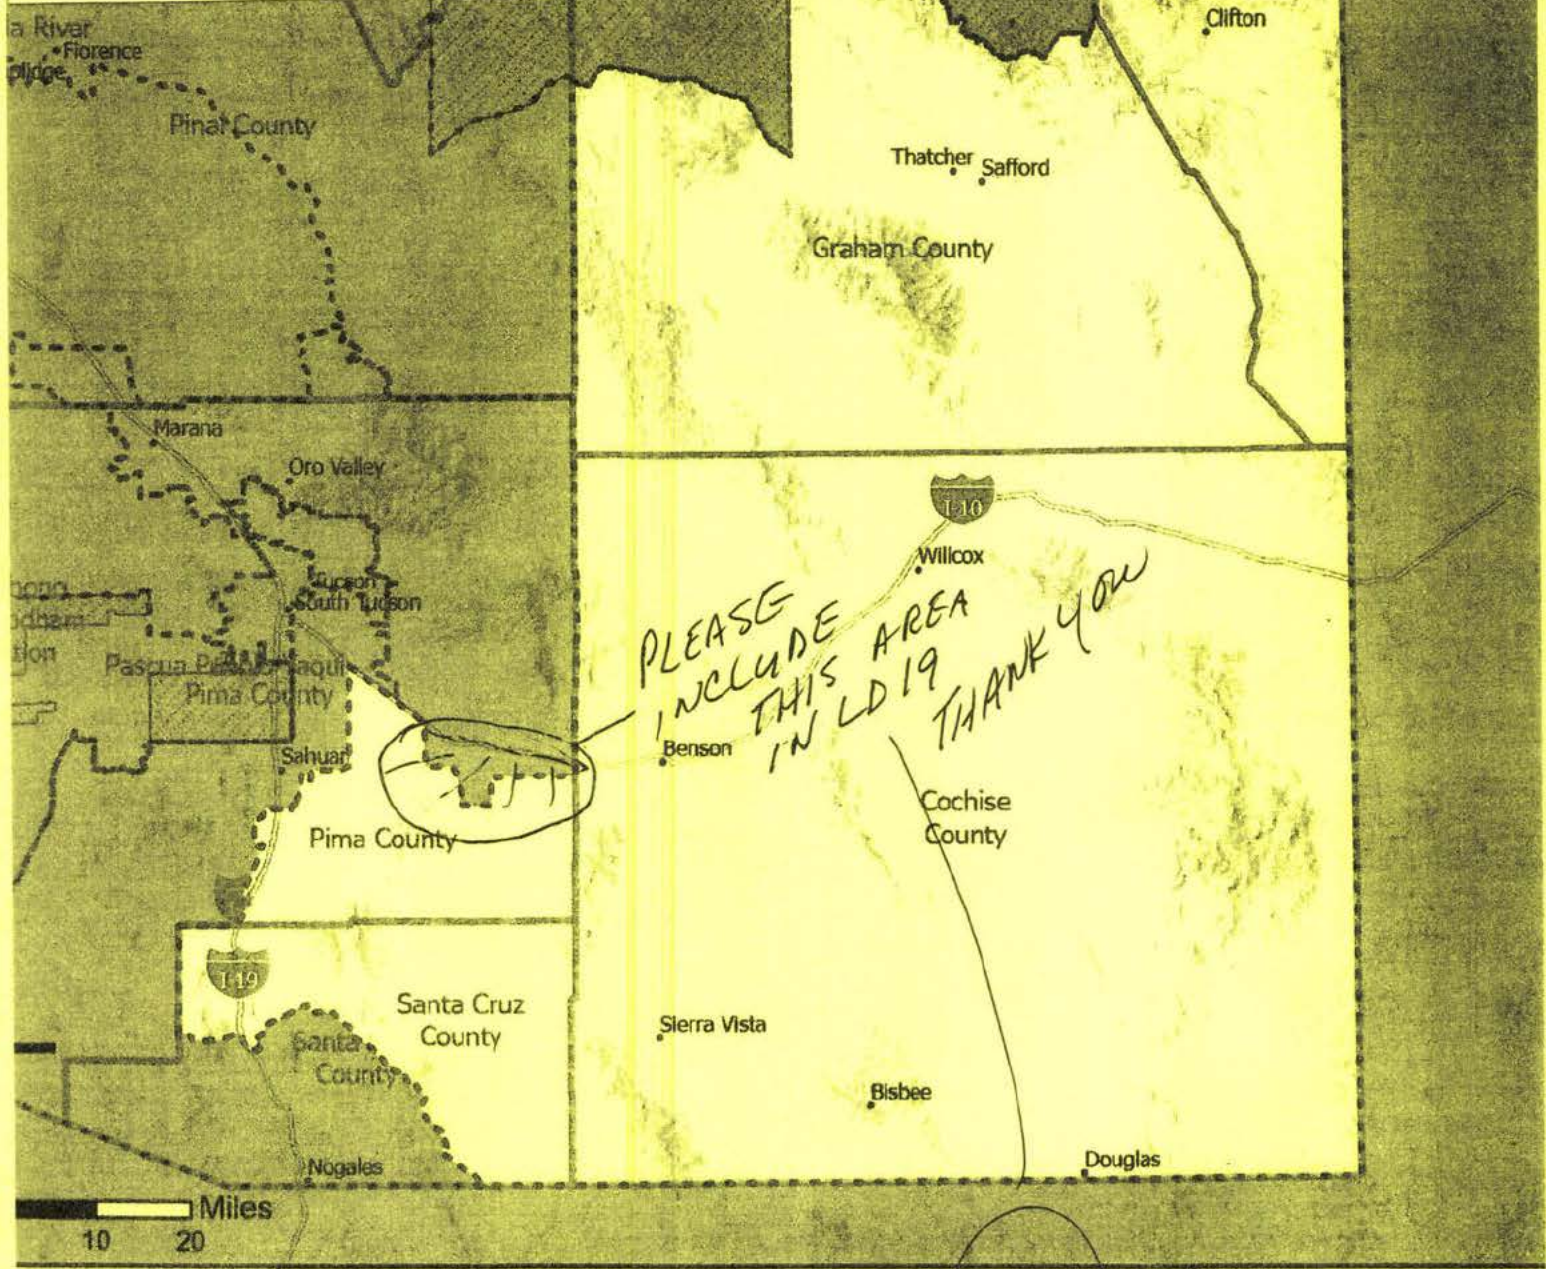

Thank you!

Name

Burke A. Masterson
Burke Masterson

Address

[Redacted]

Sierra Vista, AZ 85635

AZ Draft 9.2 Legislative District: 19

In this version based off LD Test Map Version 9.1, LD Test Map Version 9.2 instead moves District 7 further south, taking Oracle, Mammoth, and San Manuel. For more information on the methodology used to create these boundaries, please visit: <https://redistricting-irc-az.hub.arcgis.com/pages/draft-maps>