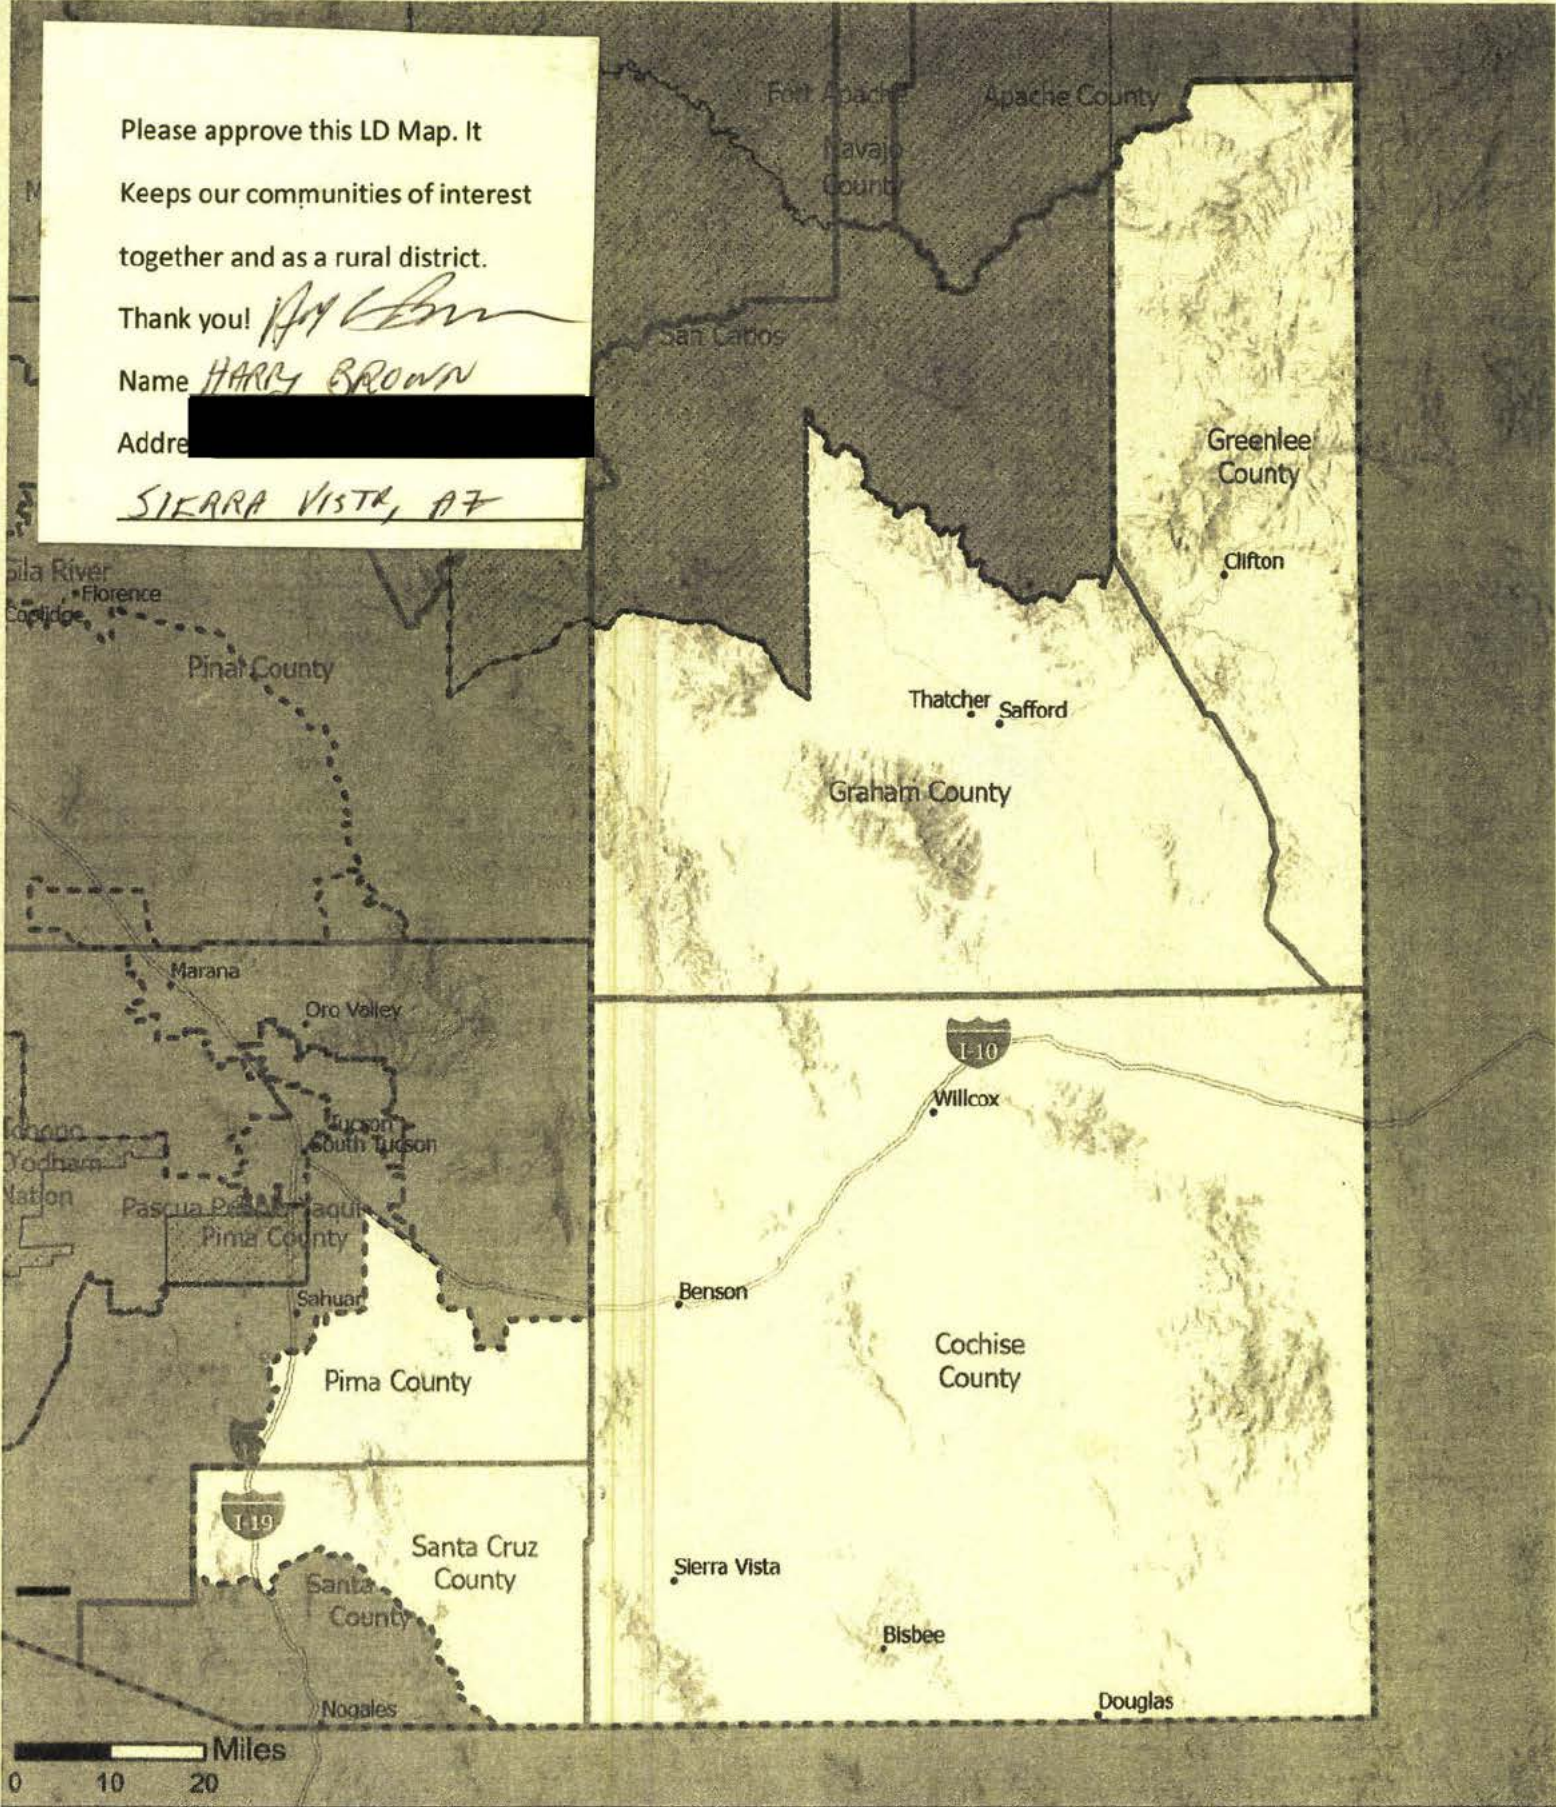

Thank you! *[Signature]*

Name HARRY BROWN

Address [REDACTED]

SIERRA VISTA, AZ

AZ Draft 9.2 Legislative District: 19

In this version based off LD Test Map Version 9.1, LD Test Map Version 9.2 instead moves District 7 further south, taking Oracle, Mammoth, and San Manuel. For more information on the methodology used to create these boundaries, please visit: <https://redistricting-irc-az.hub.arcgis.com/pages/draft-maps>