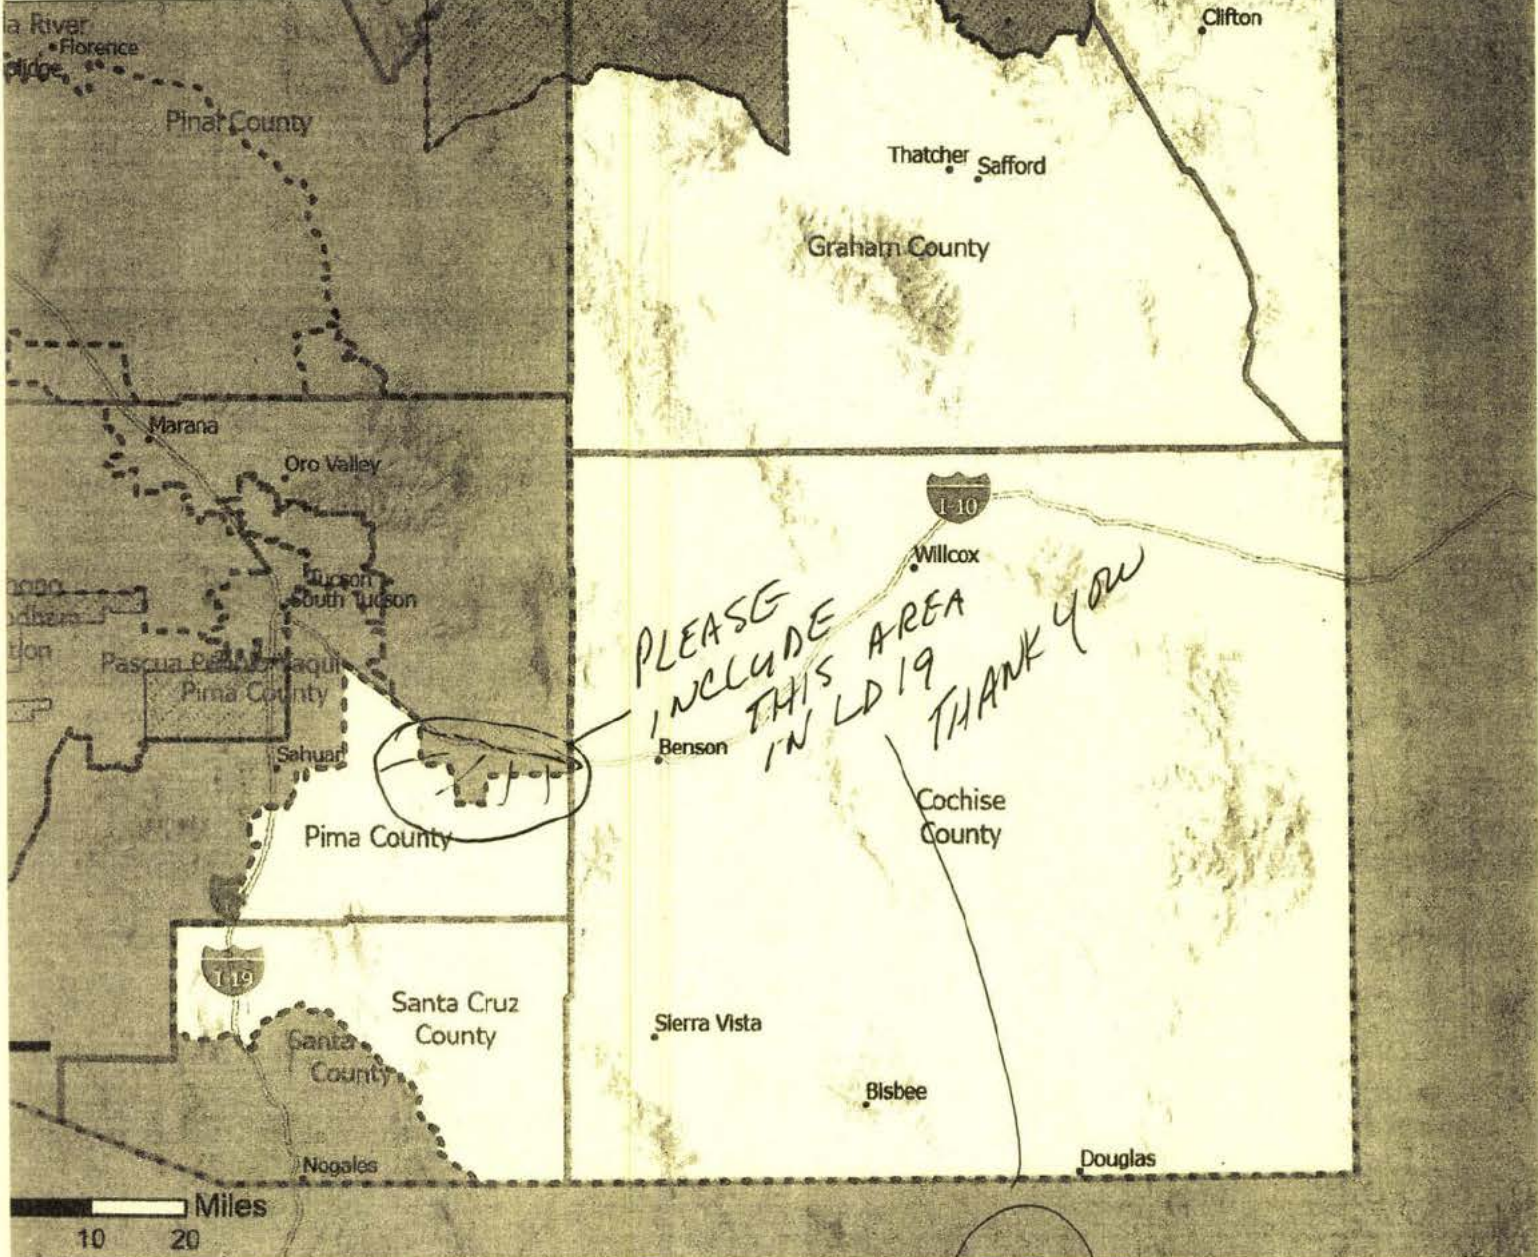

Thank you!

Name

Ann Masterson

Address

SIERRA, VISTA, Az 85635

AZ Draft 9.2 Legislative District: 19

In this version based off LD Test Map Version 9.1, LD Test Map Version 9.2 instead moves District 7 further south, taking Oracle, Mammoth, and San Manuel. For more information on the methodology used to create these boundaries, please visit: <https://redistricting-irc-az.hub.arcgis.com/pages/draft-maps>