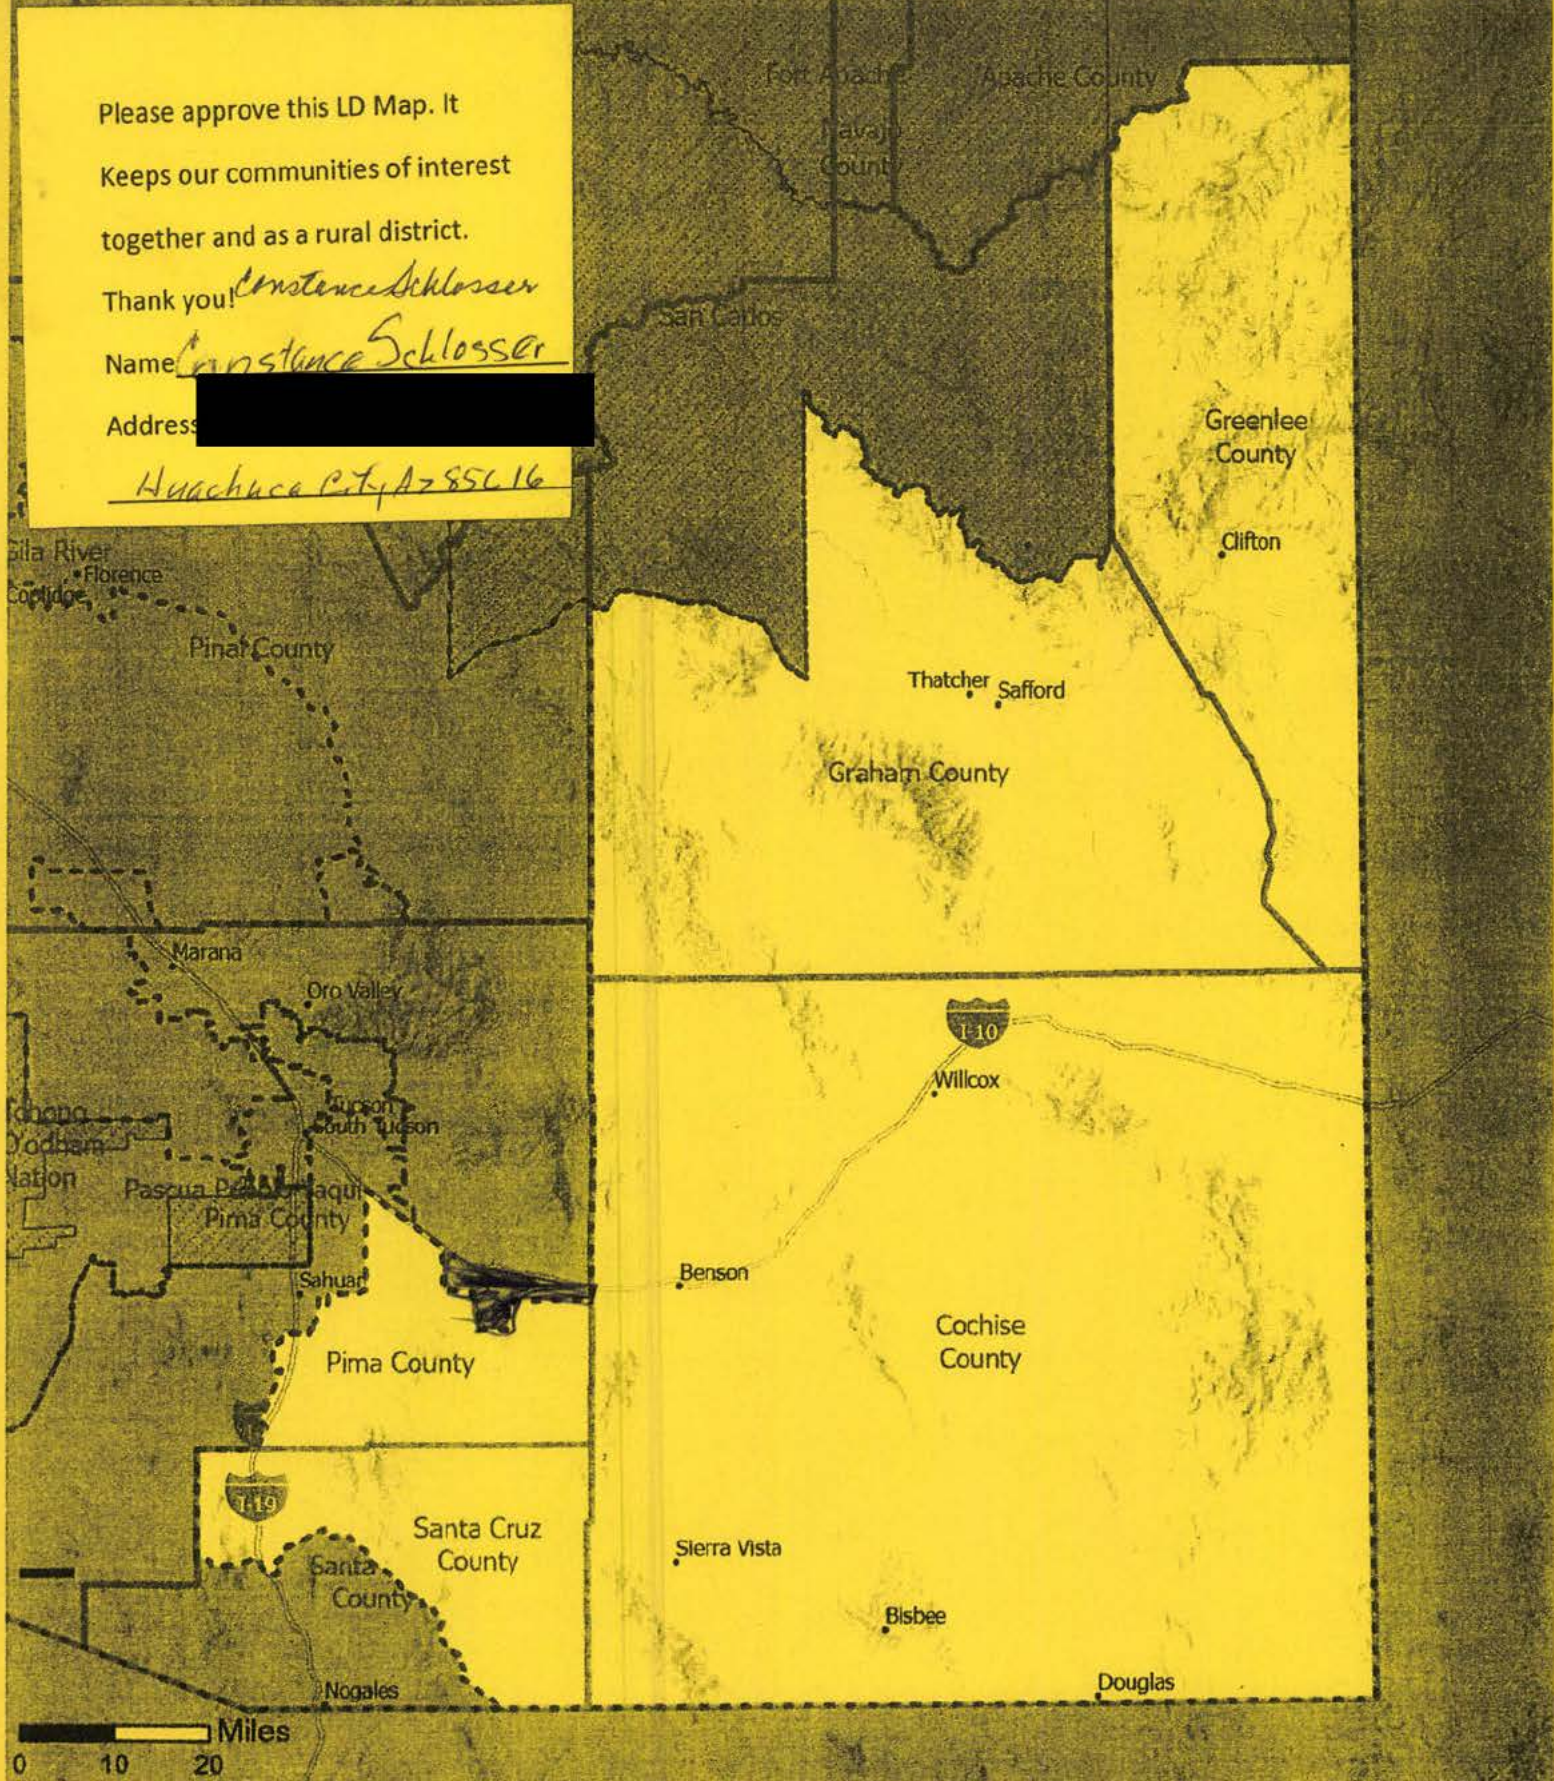

Please approve this LD Map. It
Keeps our communities of interest
together and as a rural district.

Thank you! *Constance Schlosser*

Name *Constance Schlosser*

Address [Redacted]

Huachuca City AZ 85616

AZ Draft 9.2 Legislative District: 19

In this version based off LD Test Map Version 9.1, LD Test Map Version 9.2 instead moves District 7 further south, taking Oracle, Mammoth, and San Manuel. For more information on the methodology used to create these boundaries, please visit: <https://redistricting-irc-az.hub.arcgis.com/pages/draft-maps>

- Draft 9.1 Legislative Districts
- Arizona Counties
- Cities (Pop. > 2.5k)
- Arizona Tribal Reservations