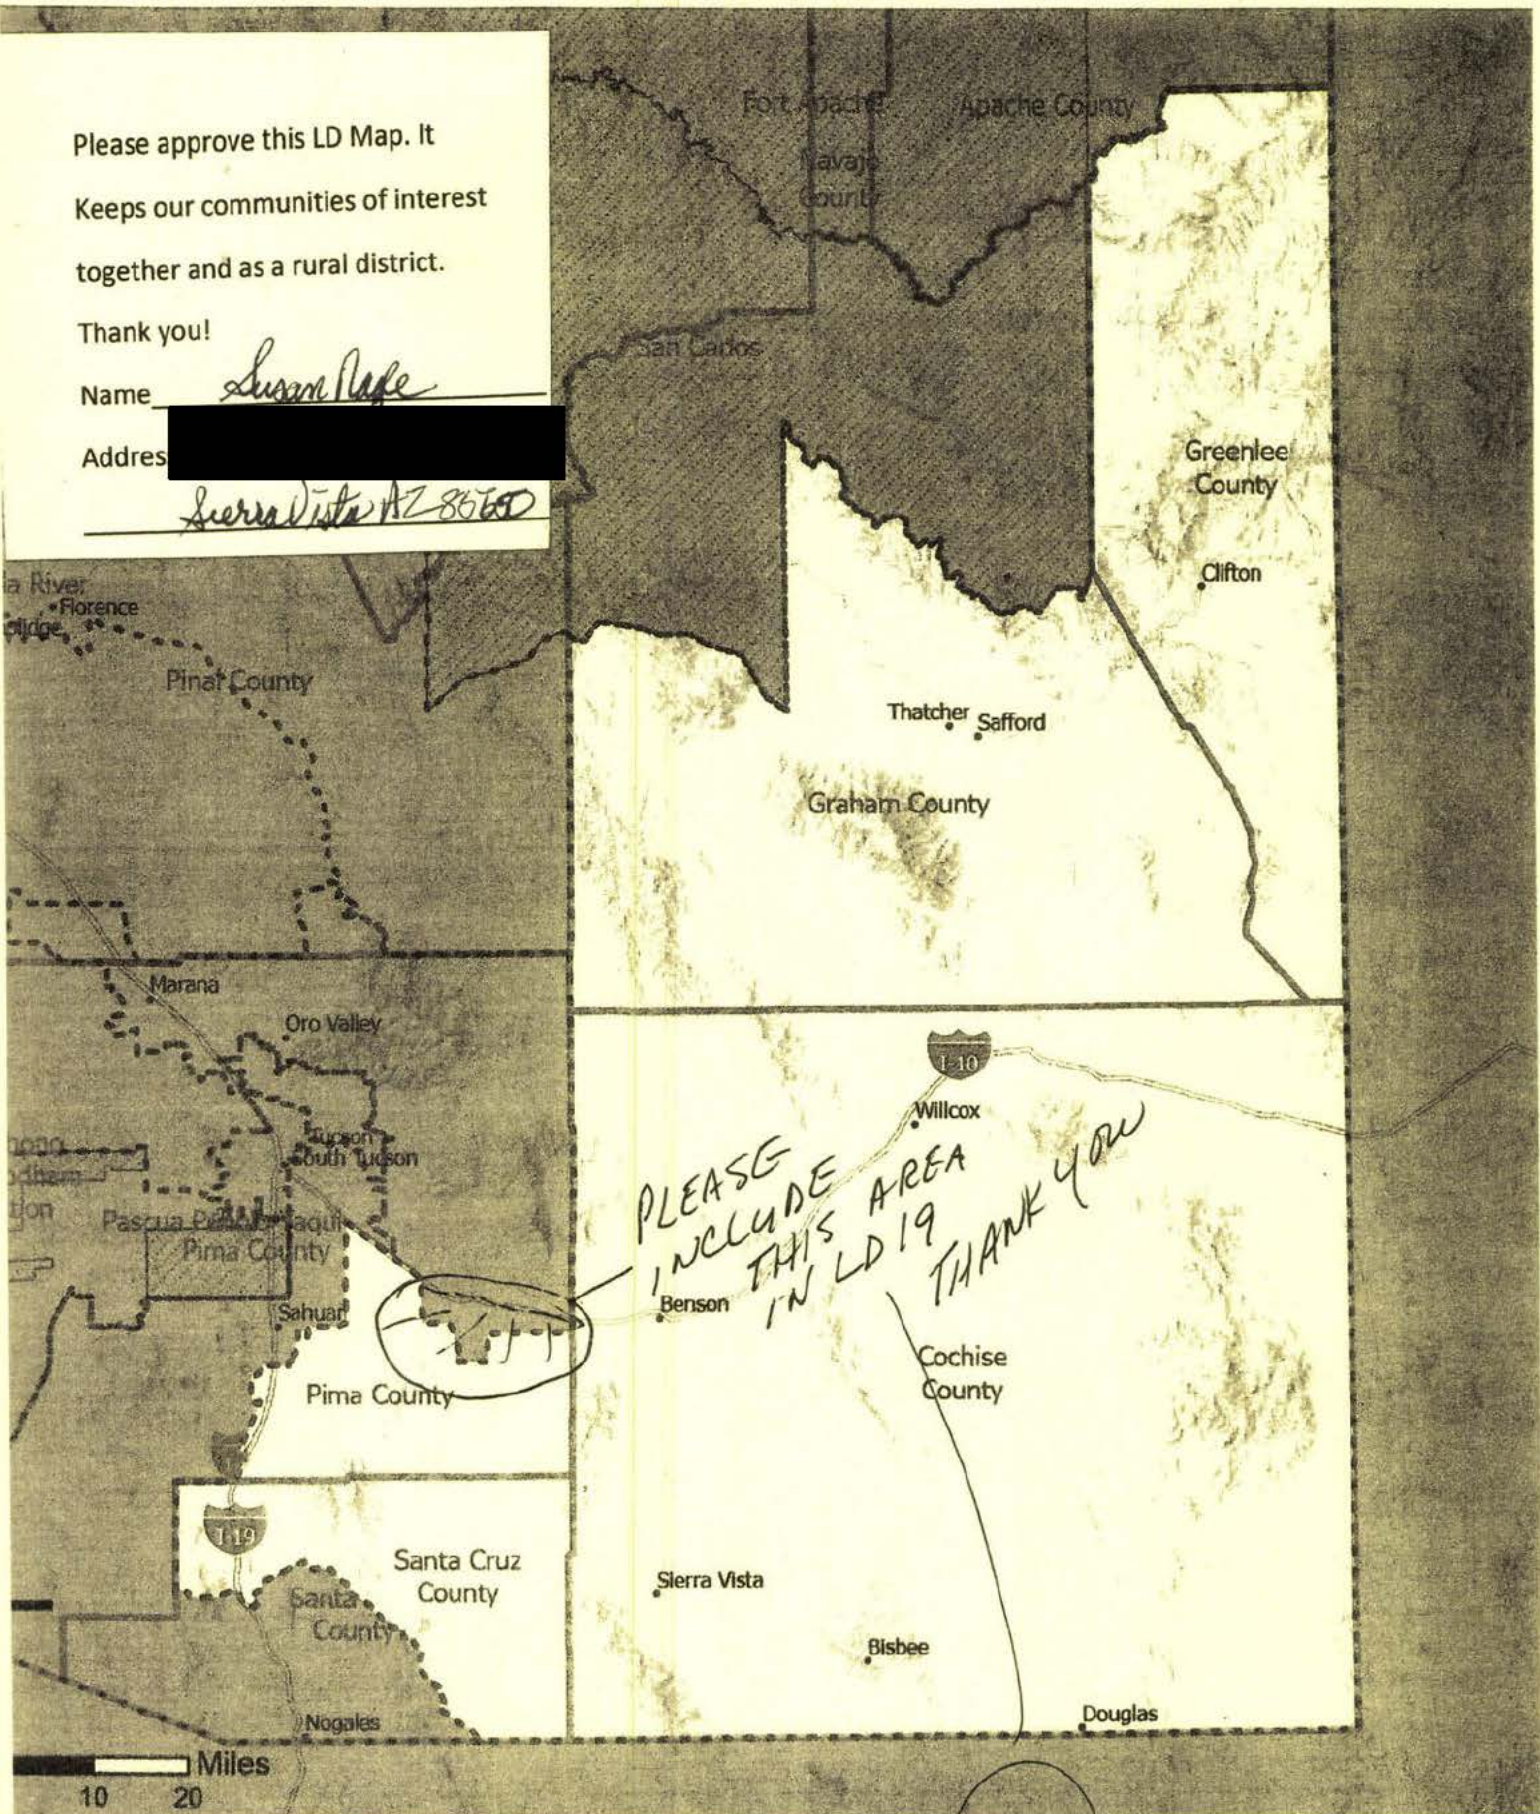

Thank you!

Name Susan Rife

Address [REDACTED]

Sierra Vista AZ 86550

AZ Draft 9.2 Legislative District: 19

In this version based off LD Test Map Version 9.1, LD Test Map Version 9.2 instead moves District 7 further south, taking Oracle, Mammoth, and San Manuel. For more information on the methodology used to create these boundaries, please visit: <https://redistricting-irc-az.hub.arcgis.com/pages/draft-maps>