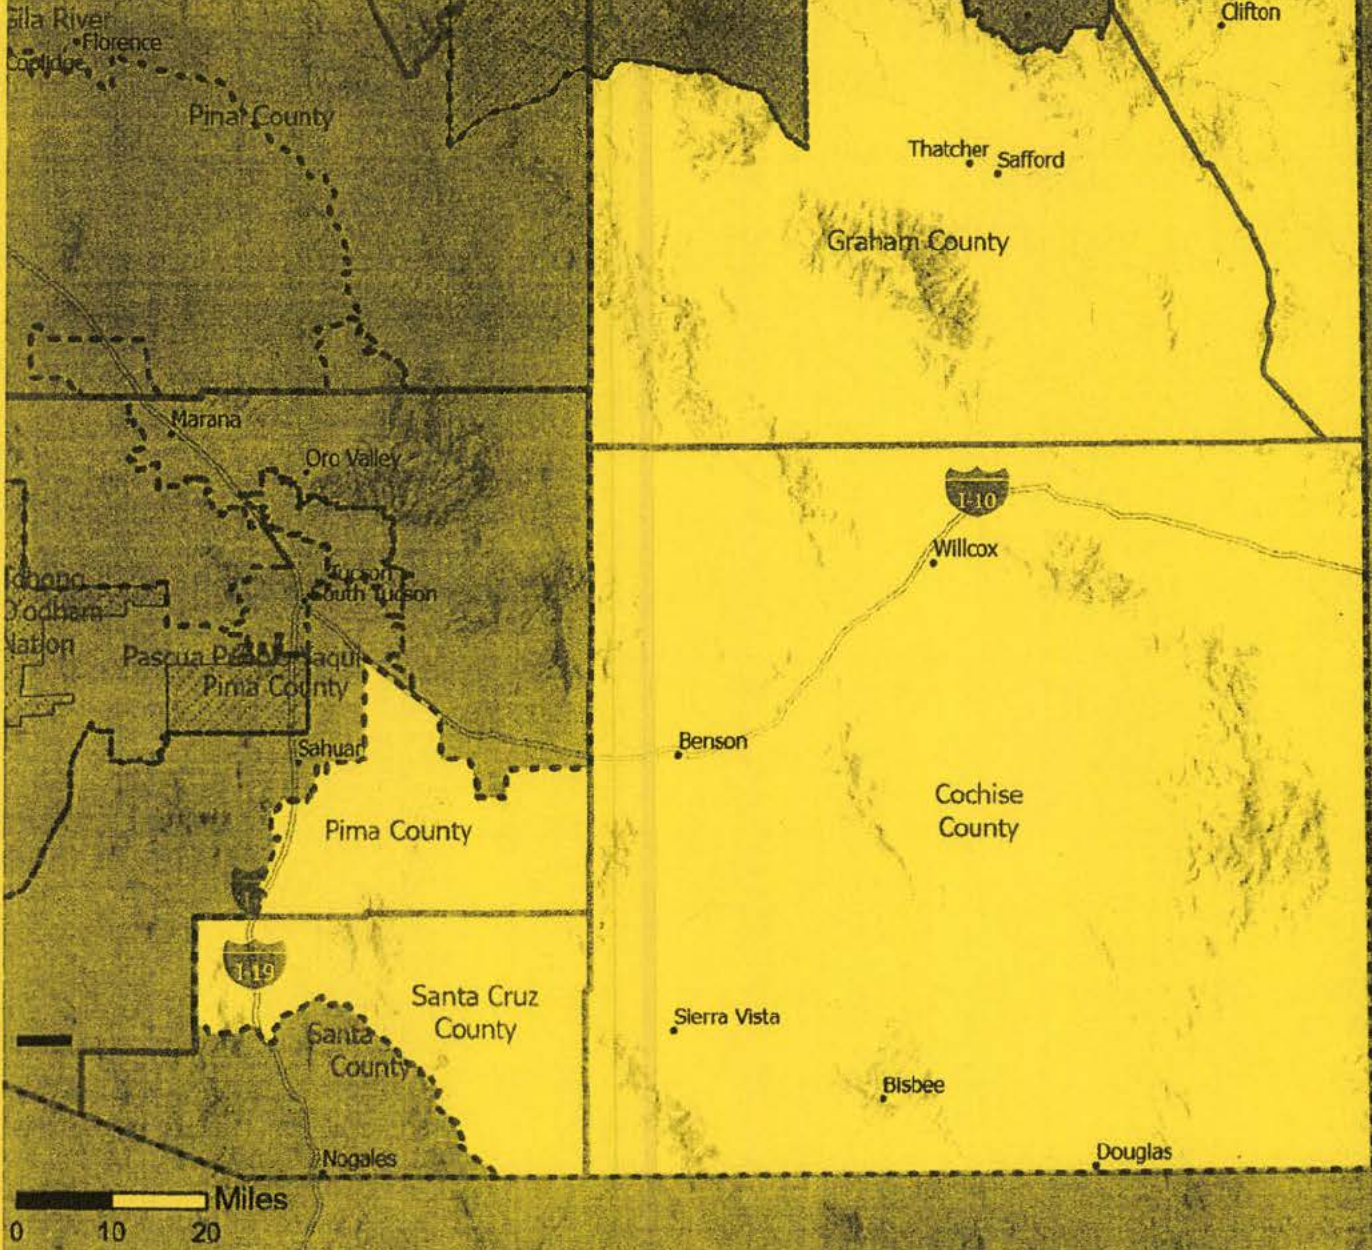

Thank you! *Donna Stinson*

Name DONNA STINSON

Address

SIERRA VISTA, AZ 85635

AZ Draft 9.2 Legislative District: 19

In this version based off LD Test Map Version 9.1, LD Test Map Version 9.2 instead moves District 7 further south, taking Oracle, Mammoth, and San Manuel. For more information on the methodology used to create these boundaries, please visit: <https://redistricting-irc-az.hub.arcgis.com/pages/draft-maps>