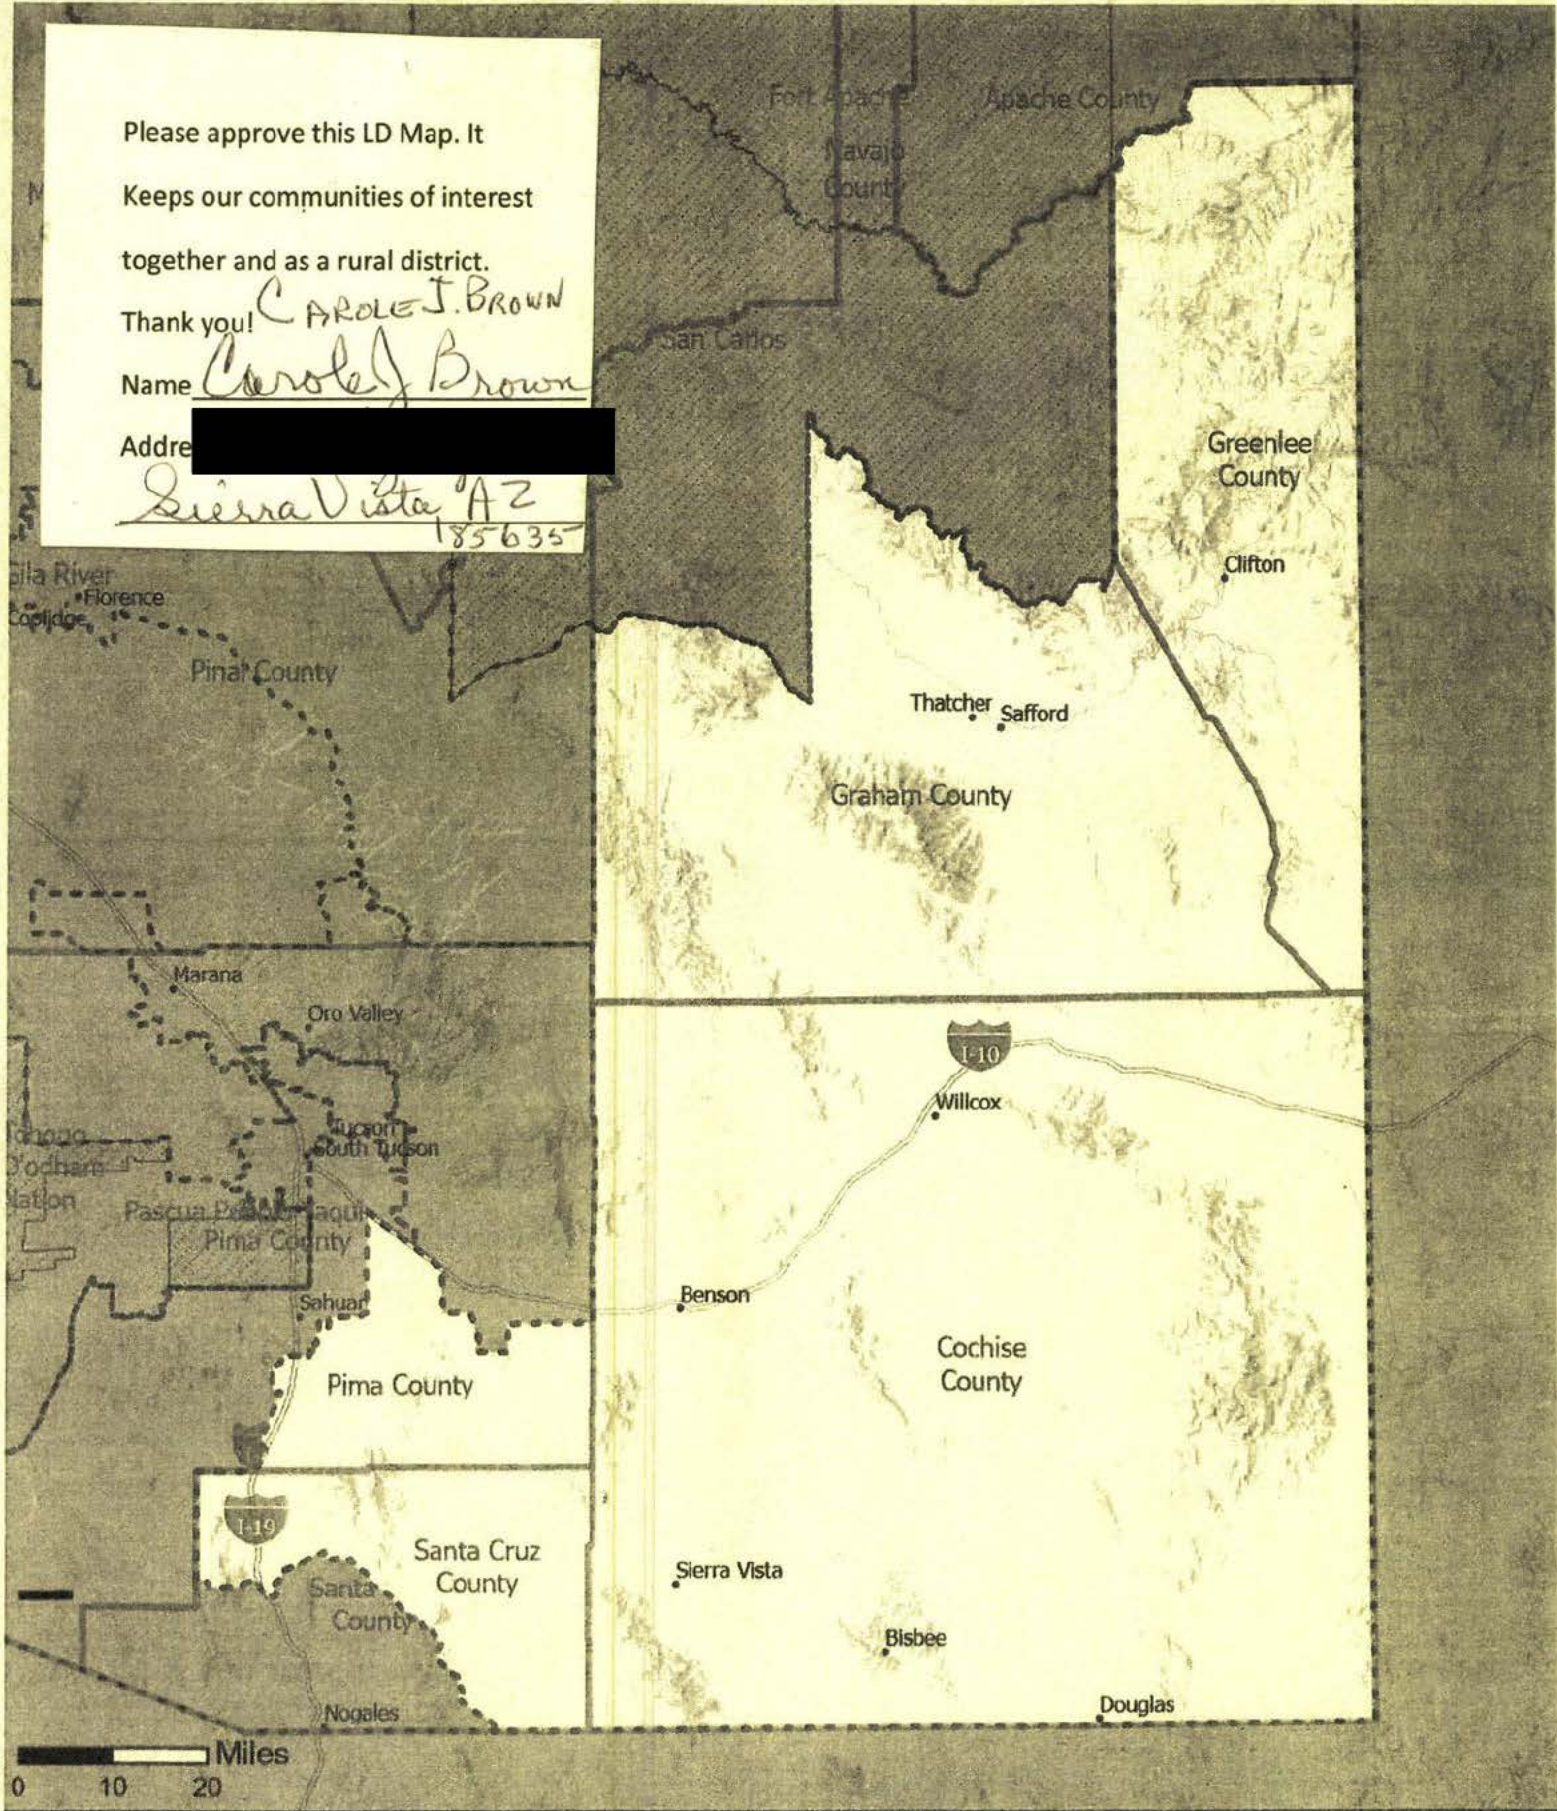

Thank you! *CAROLE J. BROWN*

Name *Carole J. Brown*

Address [REDACTED]

*Sierra Vista AZ
185635*

AZ Draft 9.2 Legislative District: 19

In this version based off LD Test Map Version 9.1, LD Test Map Version 9.2 instead moves District 7 further south, taking Oracle, Mammoth, and San Manuel. For more information on the methodology used to create these boundaries, please visit: <https://redistricting-irc-az.hub.arcgis.com/pages/draft-maps>