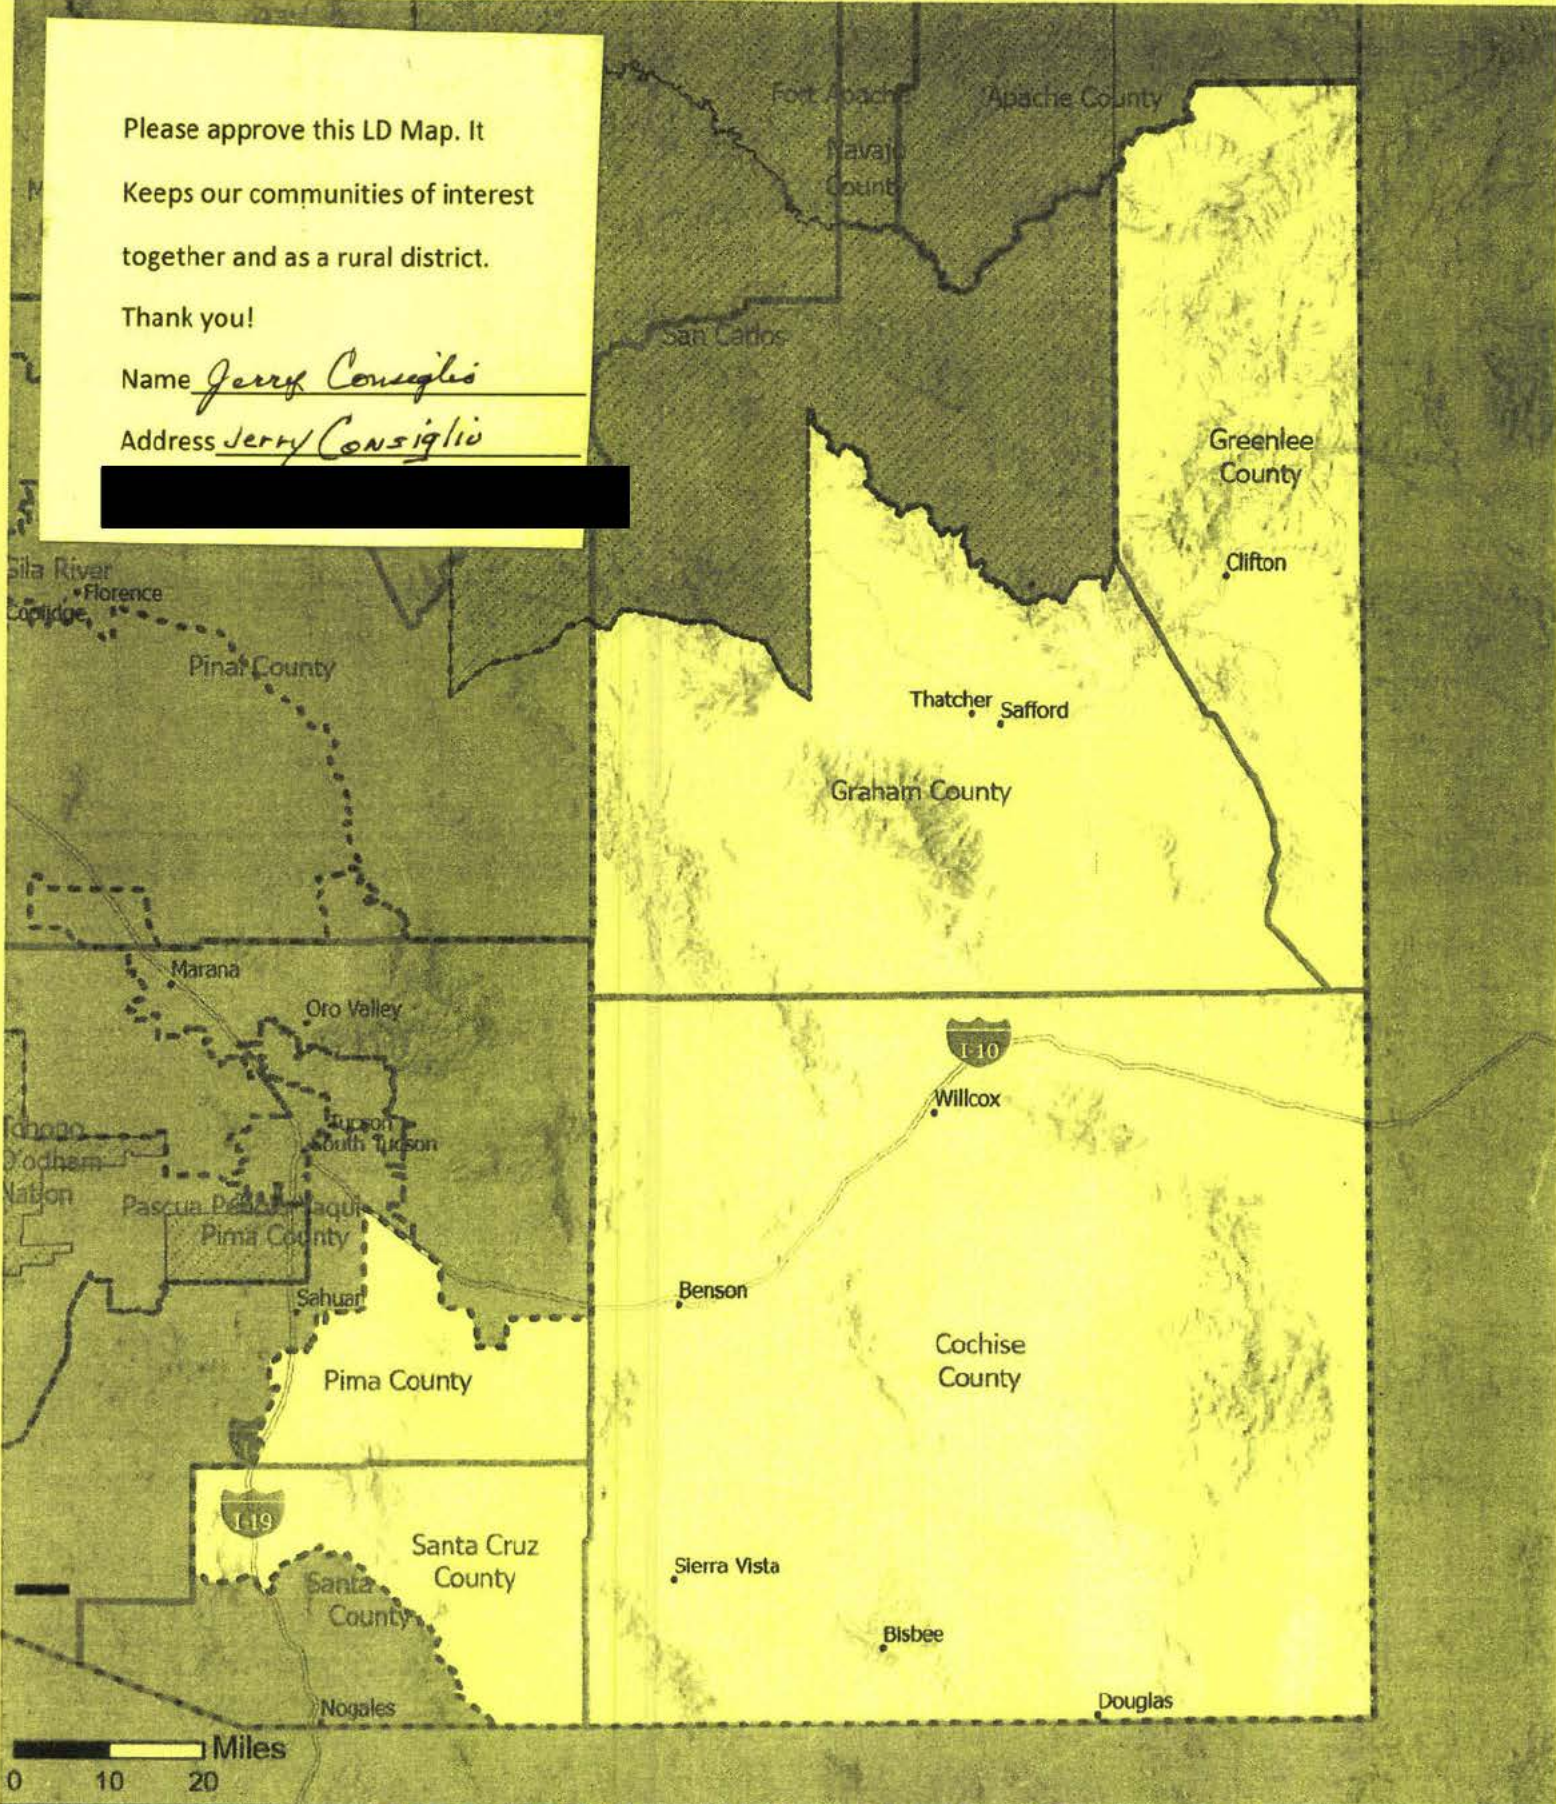

Please approve this LD Map. It
Keeps our communities of interest
together and as a rural district.

Thank you!

Name Jerry Consiglio

Address Jerry Consiglio

AZ Draft 9.2 Legislative District: 19

In this version based off LD Test Map Version 9.1, LD Test Map Version 9.2 instead moves District 7 further south, taking Oracle, Mammoth, and San Manuel. For more information on the methodology used to create these boundaries, please visit: <https://redistricting-irc-az.hub.arcgis.com/pages/draft-maps>

- Draft 9.1 Legislative Districts
- Arizona Counties
- Cities (Pop. > 2.5k)
- Arizona Tribal Reservations

les