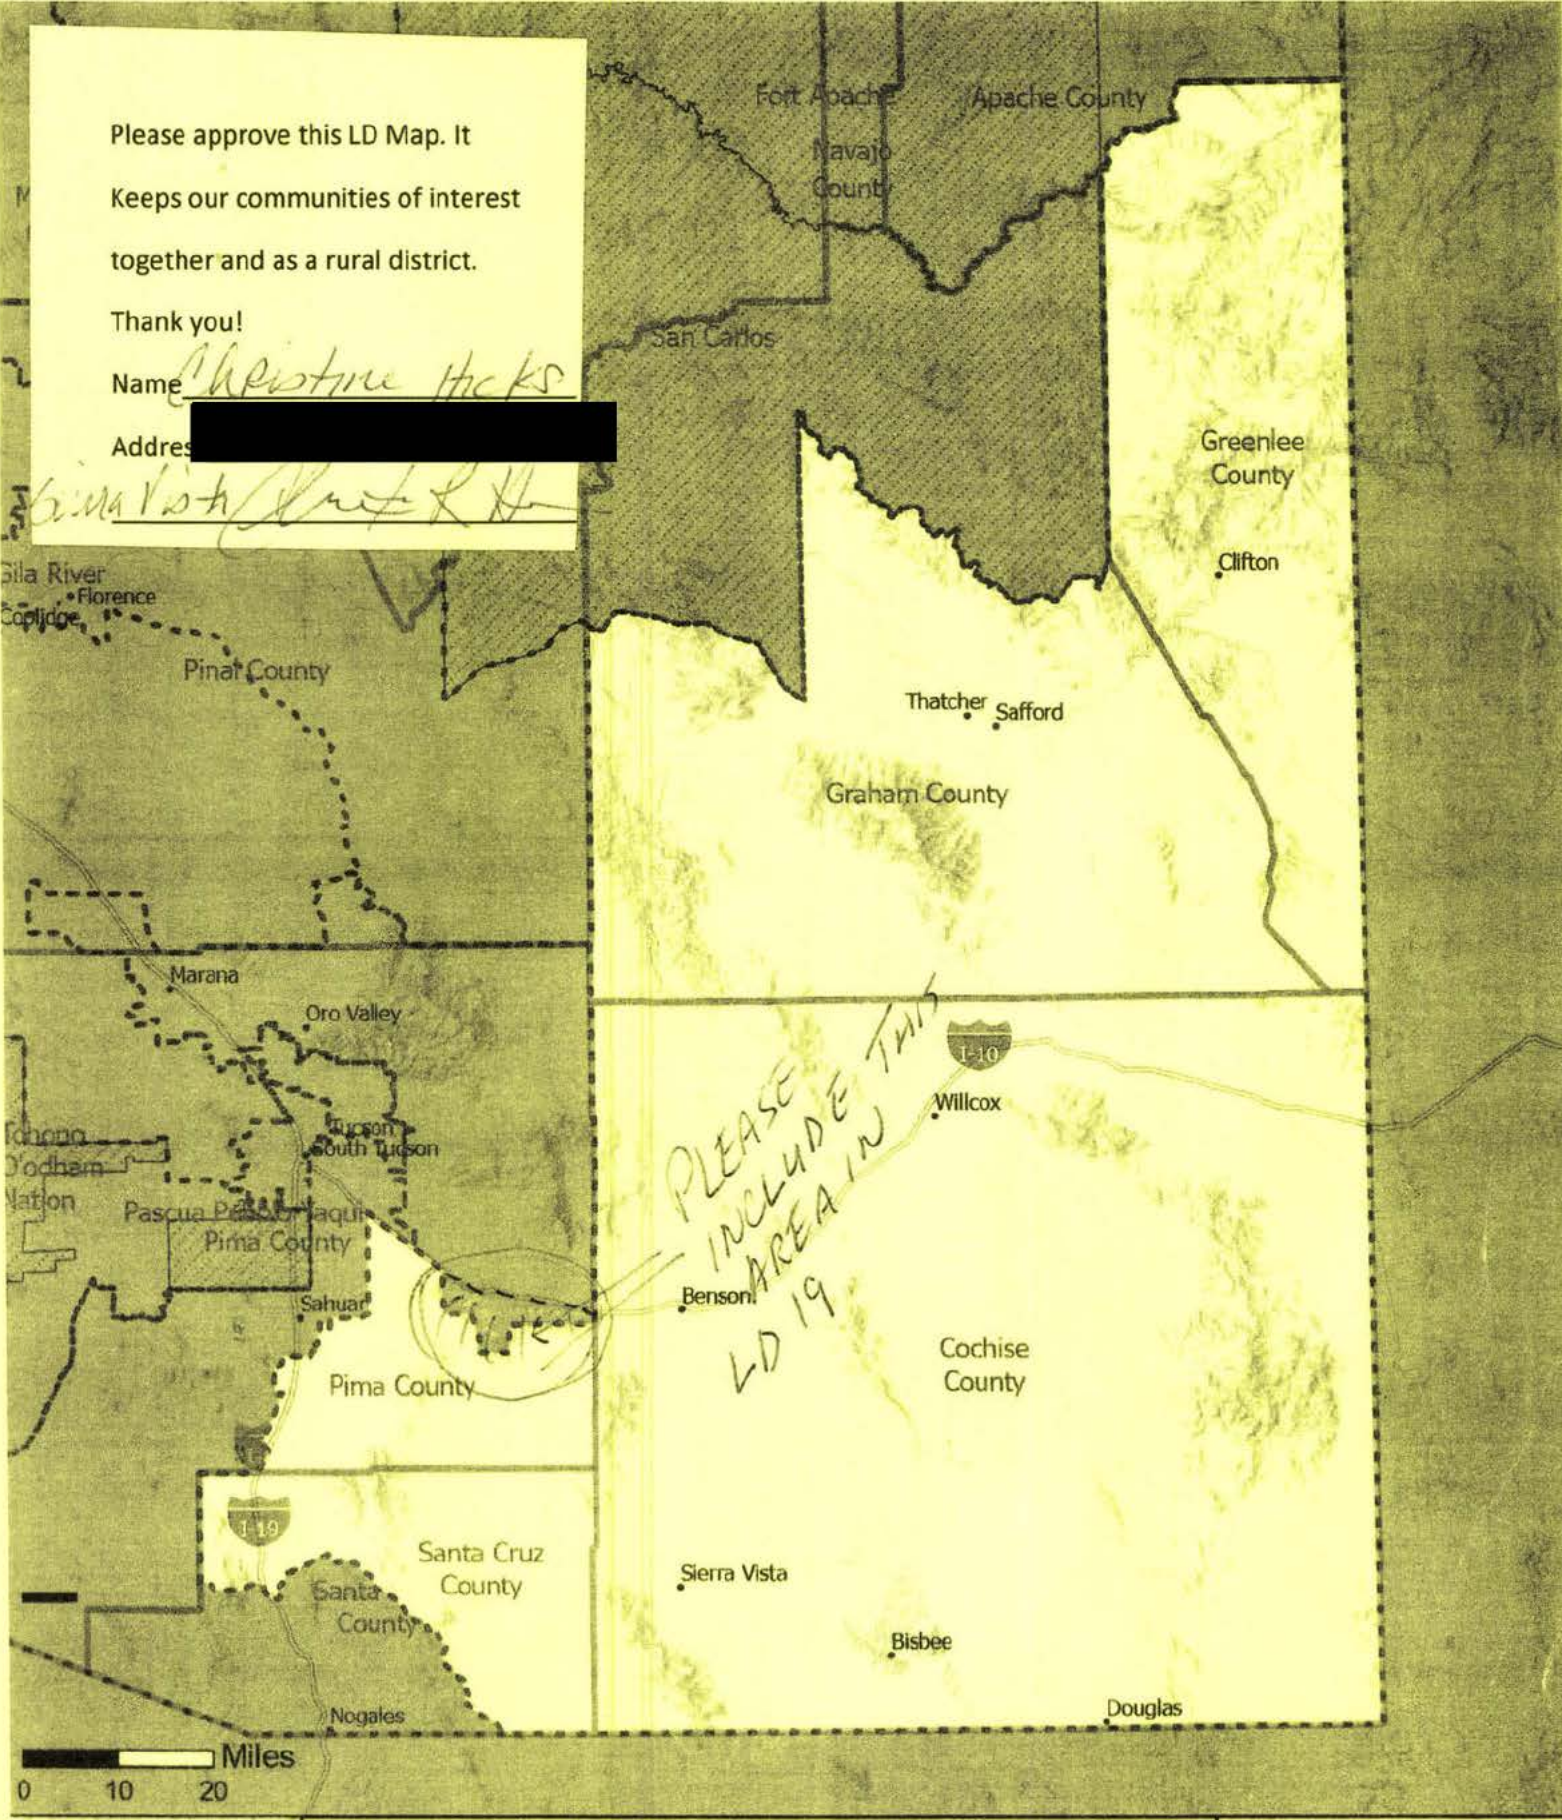

Please approve this LD Map. It
Keeps our communities of interest
together and as a rural district.

Thank you!

Name *Christine Hicks*

Address [Redacted]

Christine Hicks

AZ Draft 9.2 Legislative District: 19

In this version based off LD Test Map Version 9.1, LD Test Map Version 9.2 instead moves District 7 further south, taking Oracle, Mammoth, and San Manuel. For more information on the methodology used to create these boundaries, please visit: <https://redistricting-irc-az.hub.arcgis.com/pages/draft-maps>

- Draft 9.1 Legislative Districts
- Arizona Counties
- Cities (Pop. > 2.5k)
- Arizona Tribal Reservations