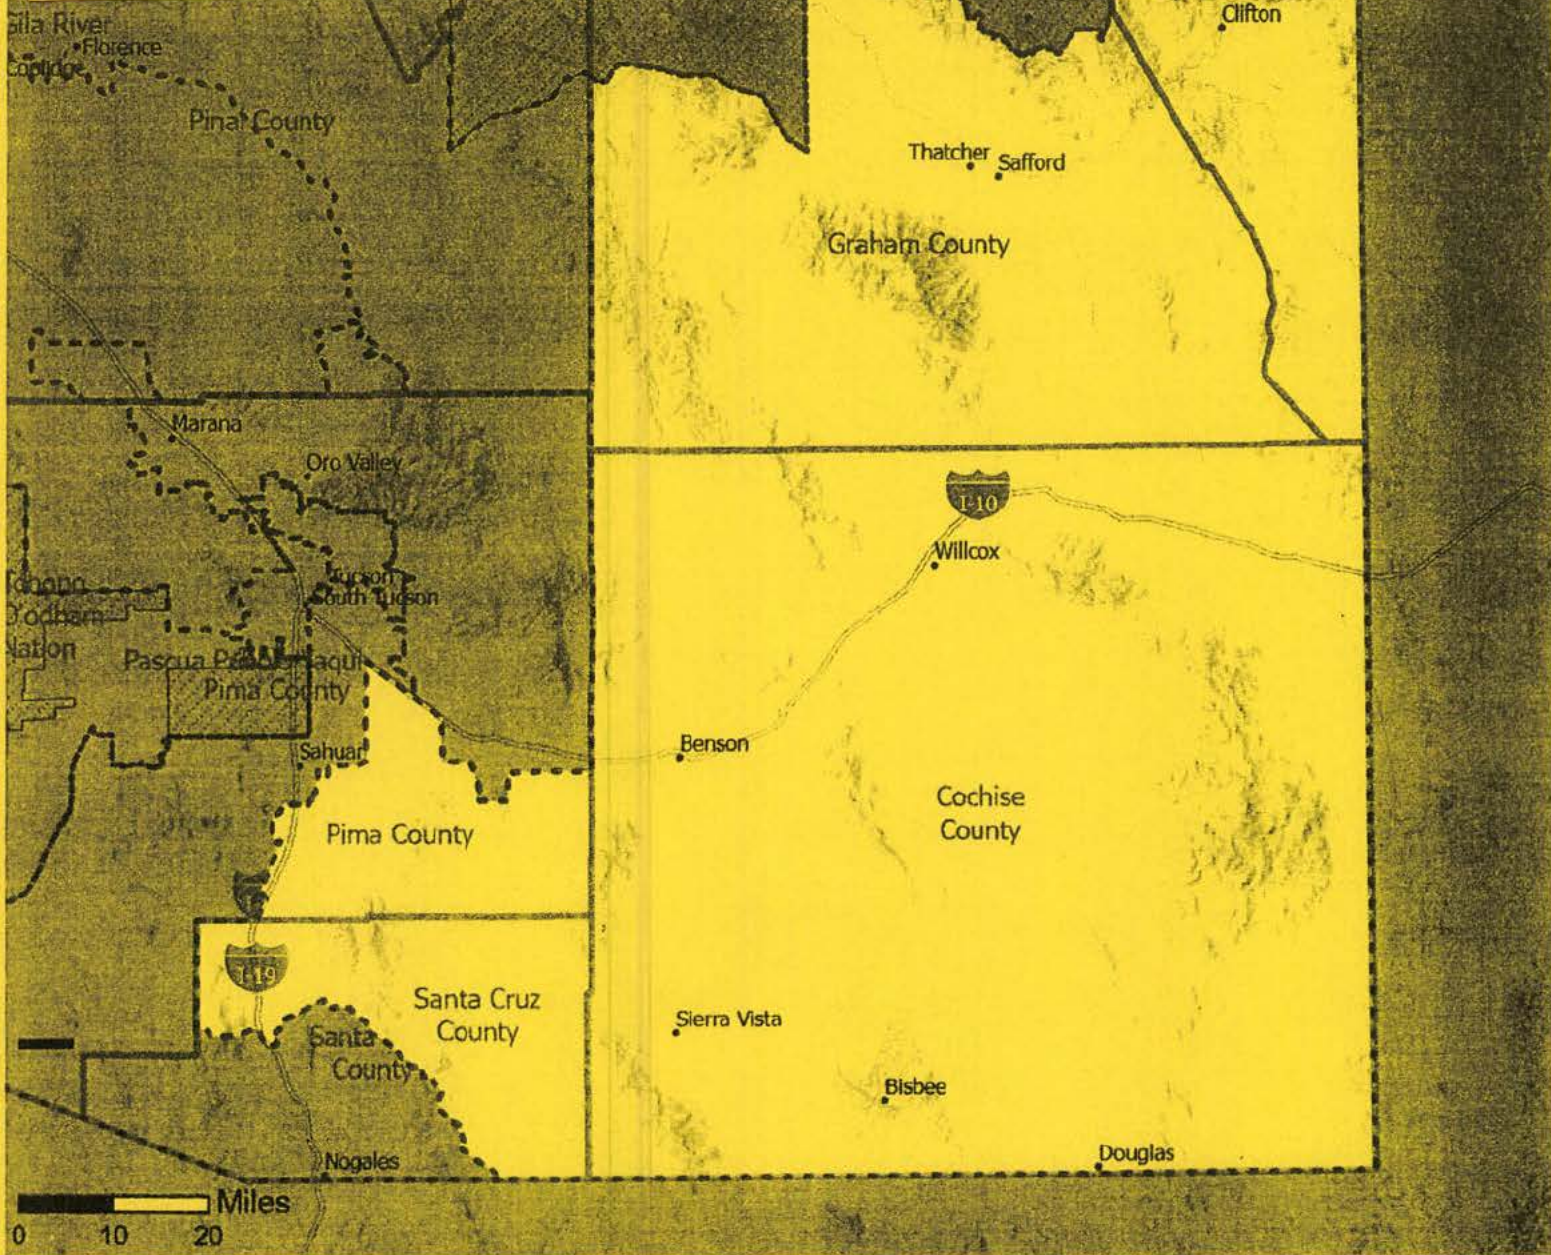

Thank you!

Name GARY L. INDIEKE

Address SILVERADO, AZ 85650

M. J. And-

AZ Draft 9.2 Legislative District: 19

In this version based off LD Test Map Version 9.1, LD Test Map Version 9.2 instead moves District 7 further south, taking Oracle, Mammoth, and San Manuel. For more information on the methodology used to create these boundaries, please visit: <https://redistricting-irc-az.hub.arcgis.com/pages/draft-maps>