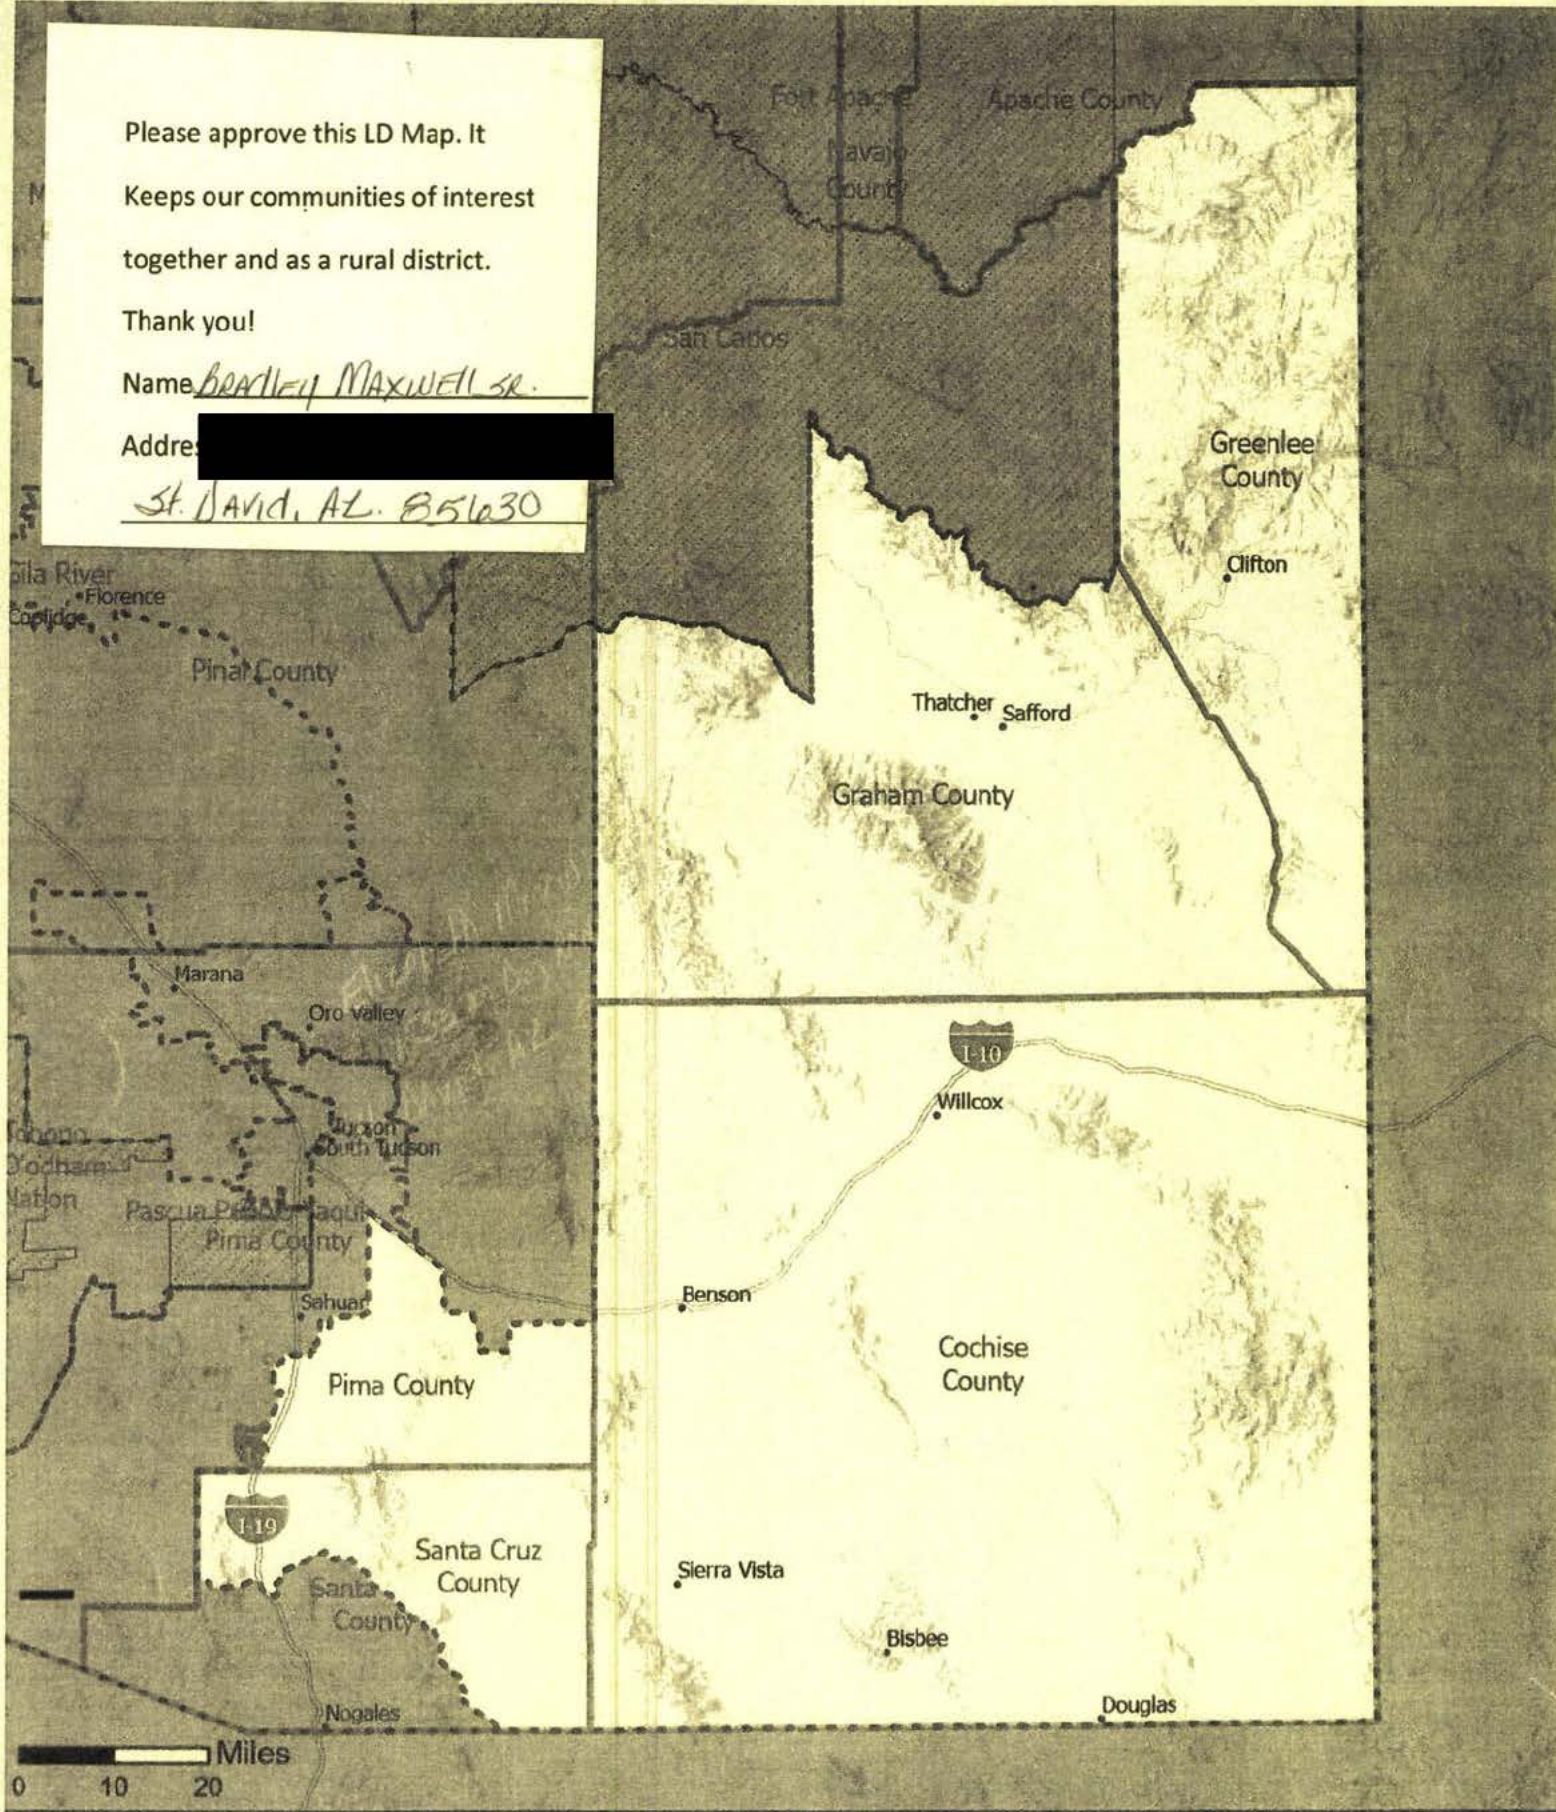

Please approve this LD Map. It
Keeps our communities of interest
together and as a rural district.

Thank you!

Name BRADLEY MAXWELL SR.

Address

St. David, AZ. 851630

AZ Draft 9.2 Legislative District: 19

In this version based off LD Test Map Version 9.1, LD Test Map Version 9.2 instead moves District 7 further south, taking Oracle, Mammoth, and San Manuel. For more information on the methodology used to create these boundaries, please visit: <https://redistricting-irc-az.hub.arcgis.com/pages/draft-maps>

- Draft 9.1 Legislative Districts
- Arizona Counties
- Cities (Pop. > 2.5k)
- Arizona Tribal Reservations

ARIZONA
INDEPENDENT REGISTRATION COMMISSION