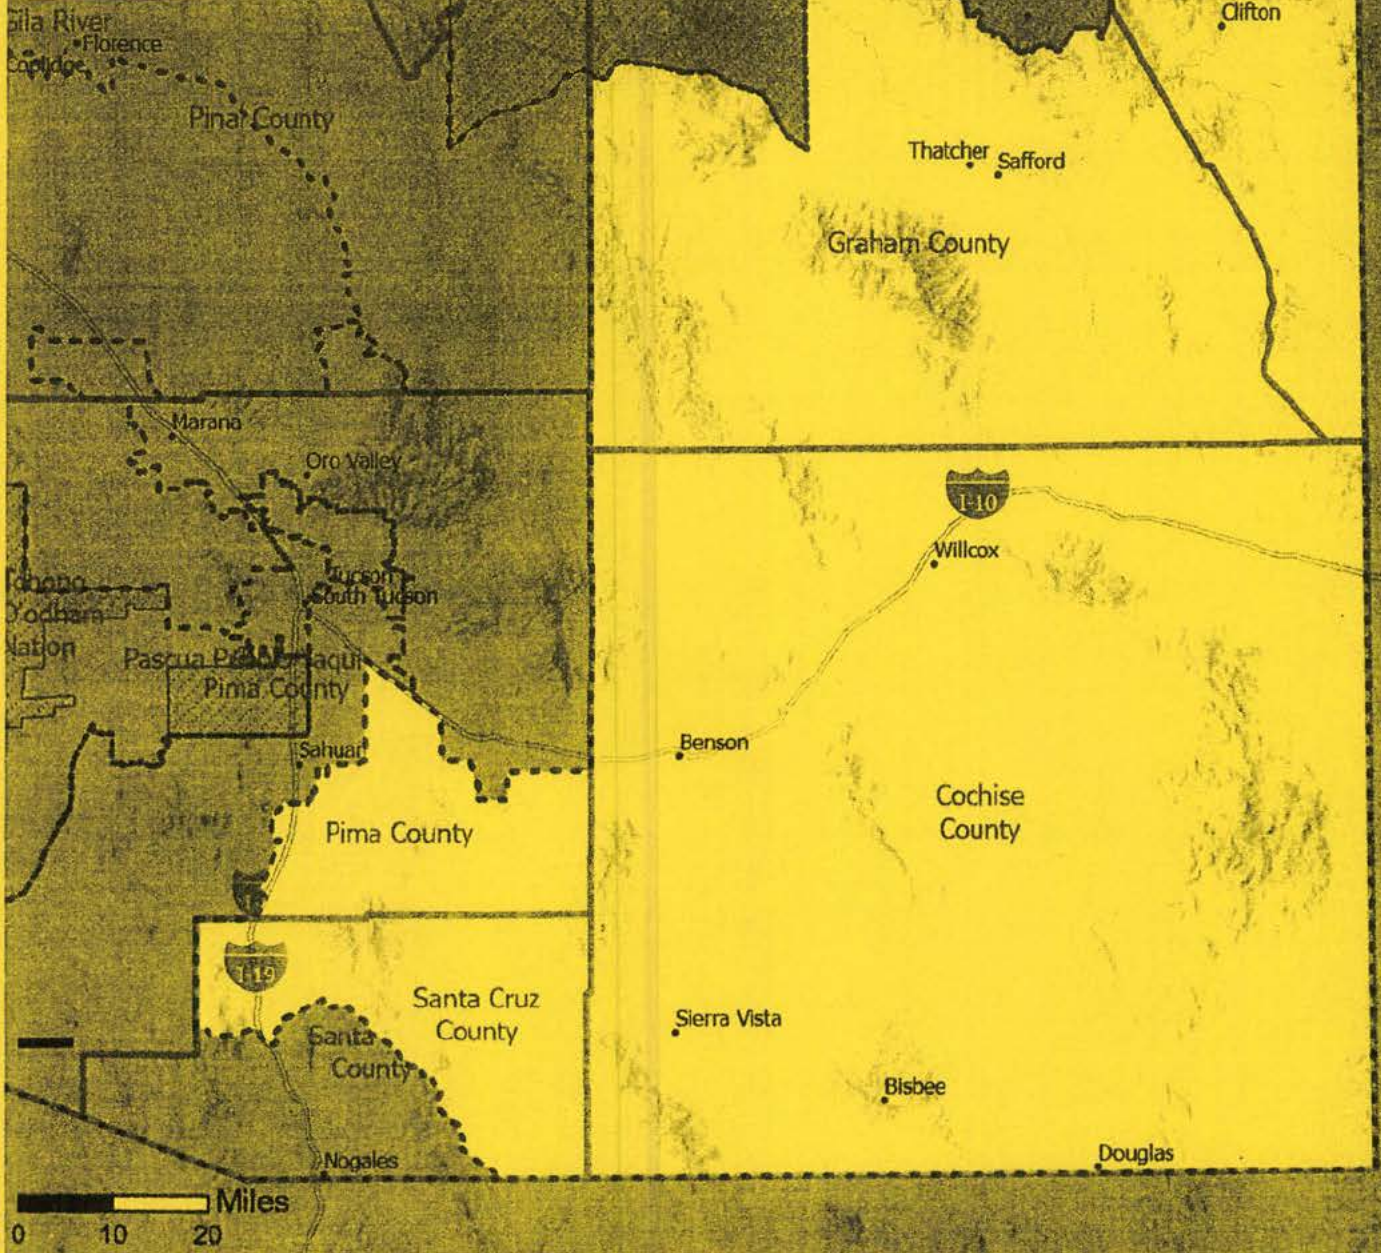

Thank you!

Name

M. M. [Redacted]

Address

[Redacted]

Sierra Vista AZ 85650

AZ Draft 9.2 Legislative District: 19

In this version based off LD Test Map Version 9.1, LD Test Map Version 9.2 instead moves District 7 further south, taking Oracle, Mammoth, and San Manuel. For more information on the methodology used to create these boundaries, please visit: <https://redistricting-irc-az.hub.arcgis.com/pages/draft-maps>