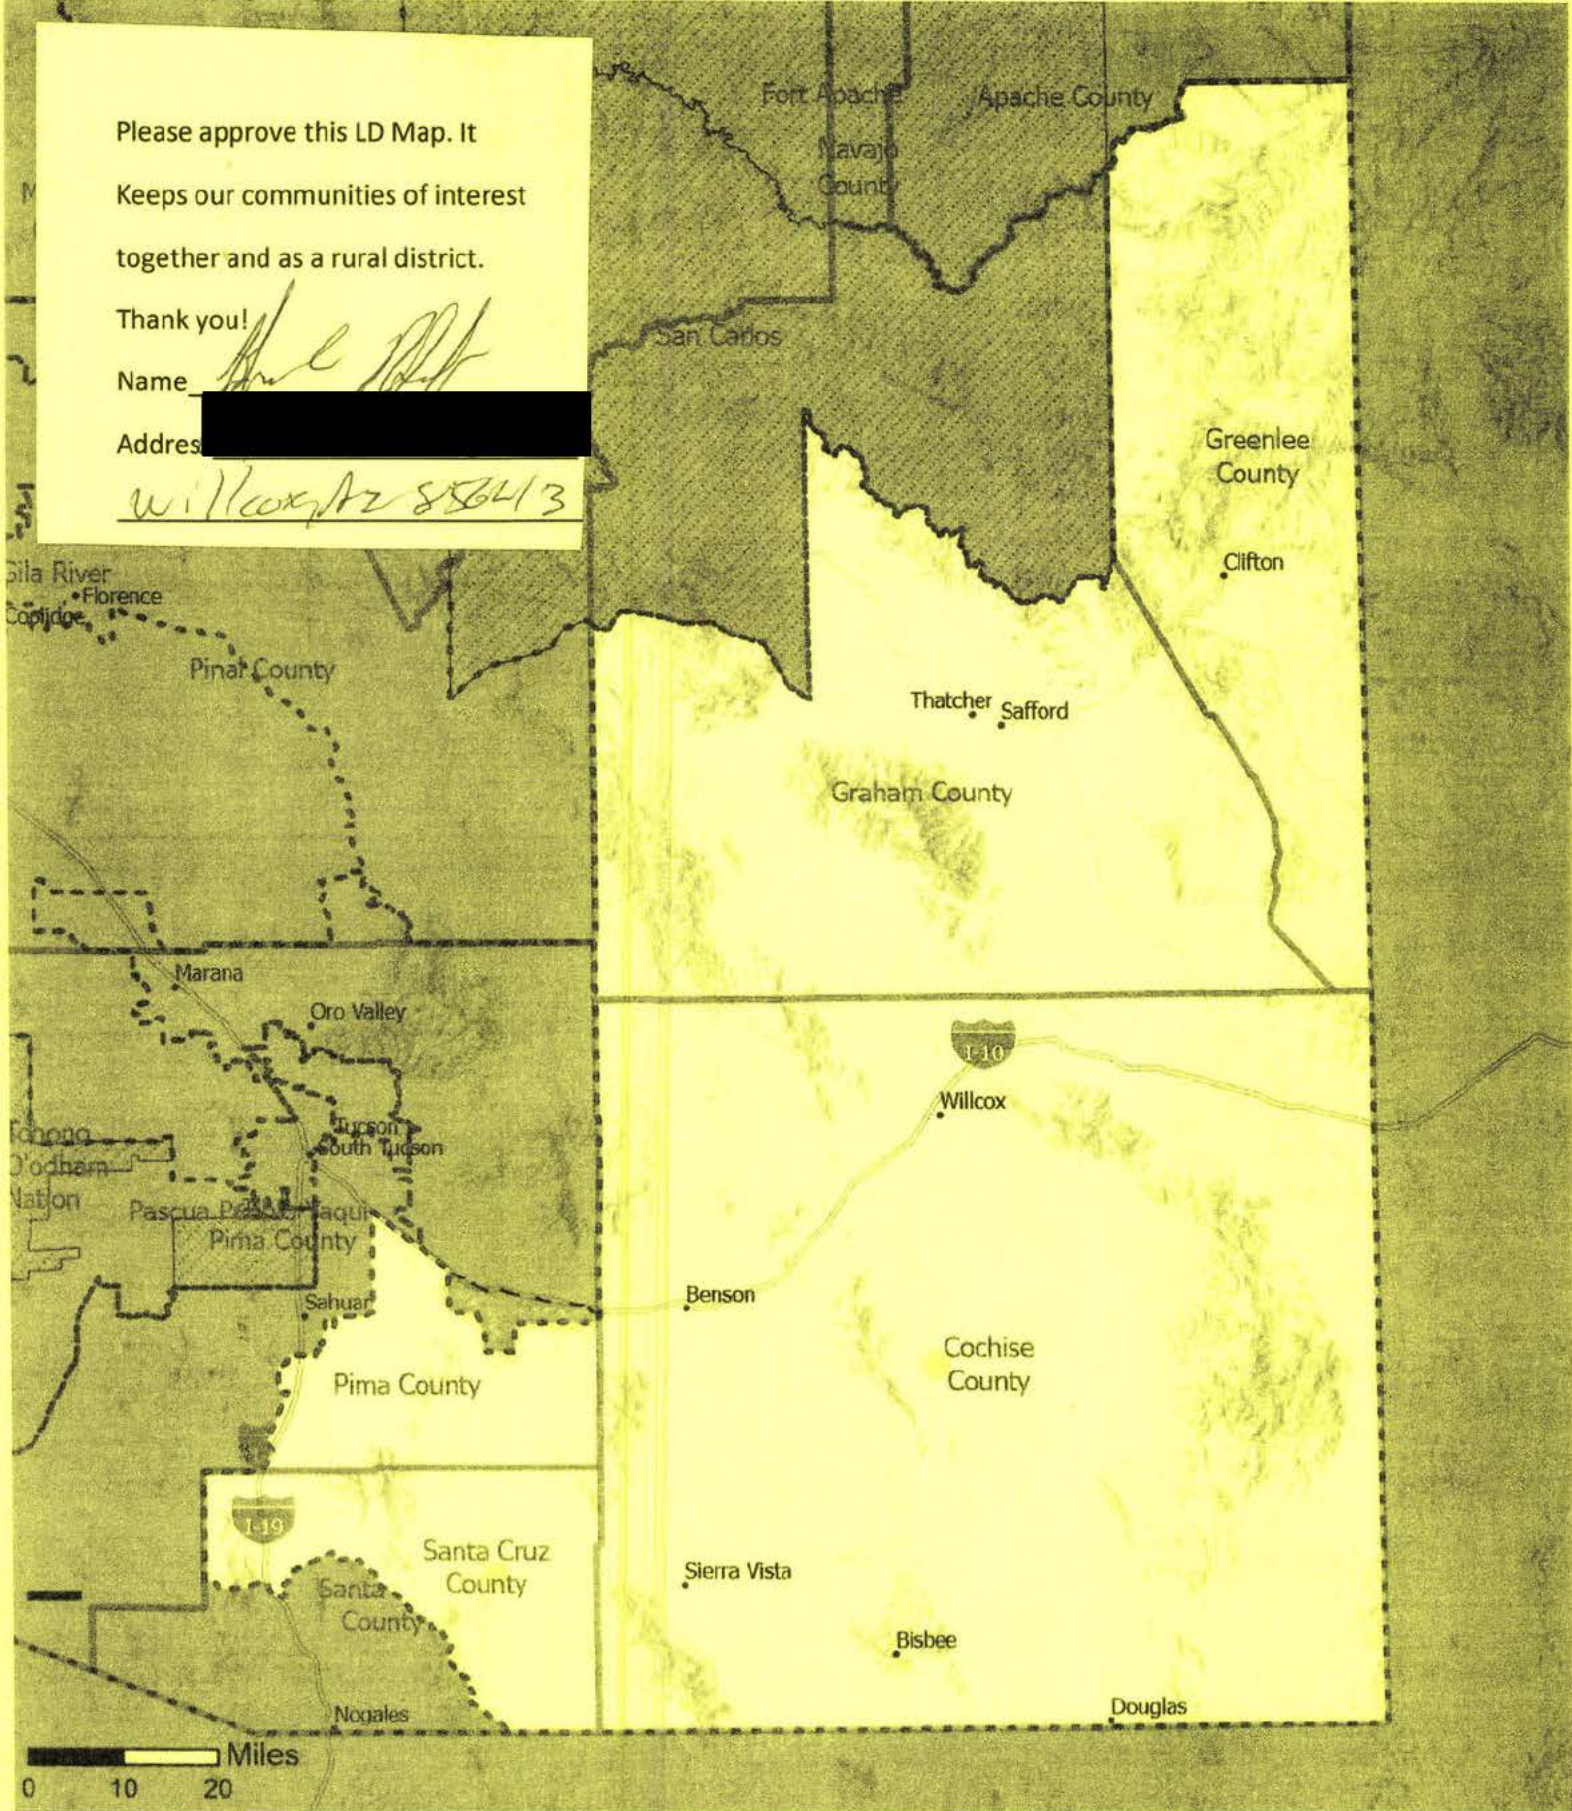

Please approve this LD Map. It
Keeps our communities of interest
together and as a rural district.

Thank you!

Name

[Handwritten Signature]

Address

[Redacted Address]

Willcox AZ 85643

AZ Draft 9.2 Legislative District: 19

In this version based off LD Test Map Version 9.1, LD Test Map Version 9.2 instead moves District 7 further south, taking Oracle, Mammoth, and San Manuel. For more information on the methodology used to create these boundaries, please visit: <https://redistricting-irc-az.hub.arcgis.com/pages/draft-maps>

- Draft 9.1 Legislative Districts
- Arizona Counties
- Cities (Pop. > 2.5k)
- Arizona Tribal Reservations

les