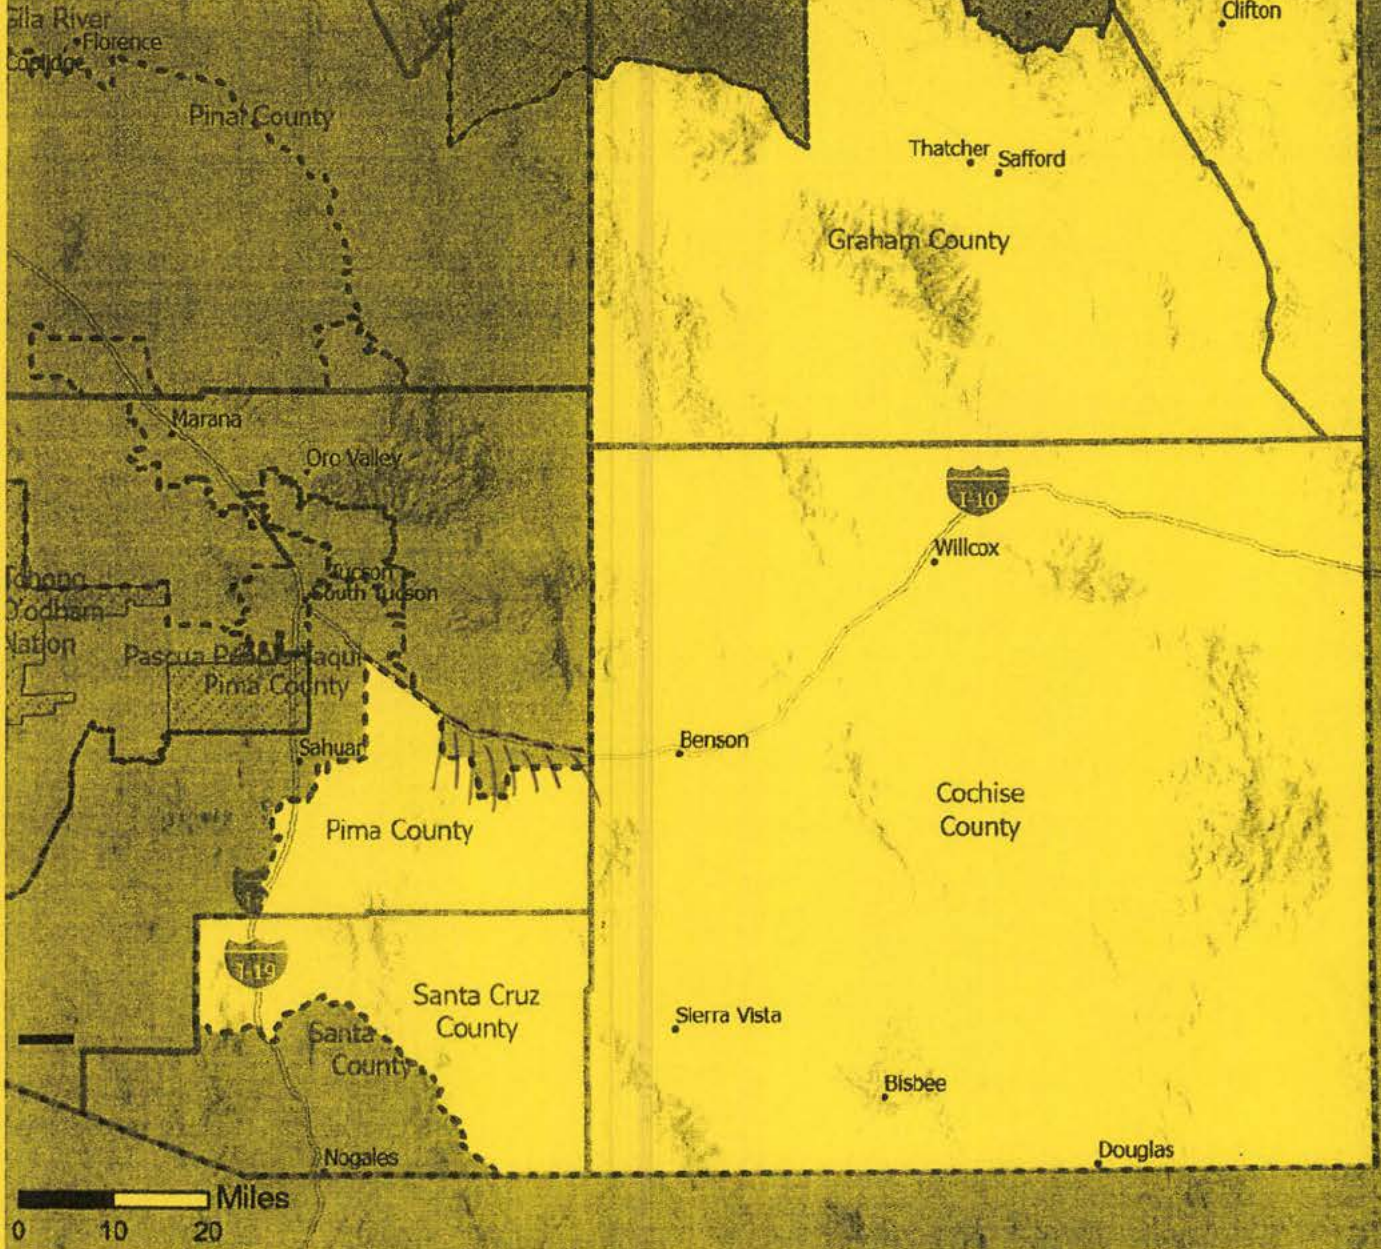

Thank you!

Name

Carol J. Taylor

Address

[Redacted]

Hayford 078545

AZ Draft 9.2 Legislative District: 19

In this version based off LD Test Map Version 9.1, LD Test Map Version 9.2 instead moves District 7 further south, taking Oracle, Mammoth, and San Manuel. For more information on the methodology used to create these boundaries, please visit: <https://redistricting-irc-az.hub.arcgis.com/pages/draft-maps>