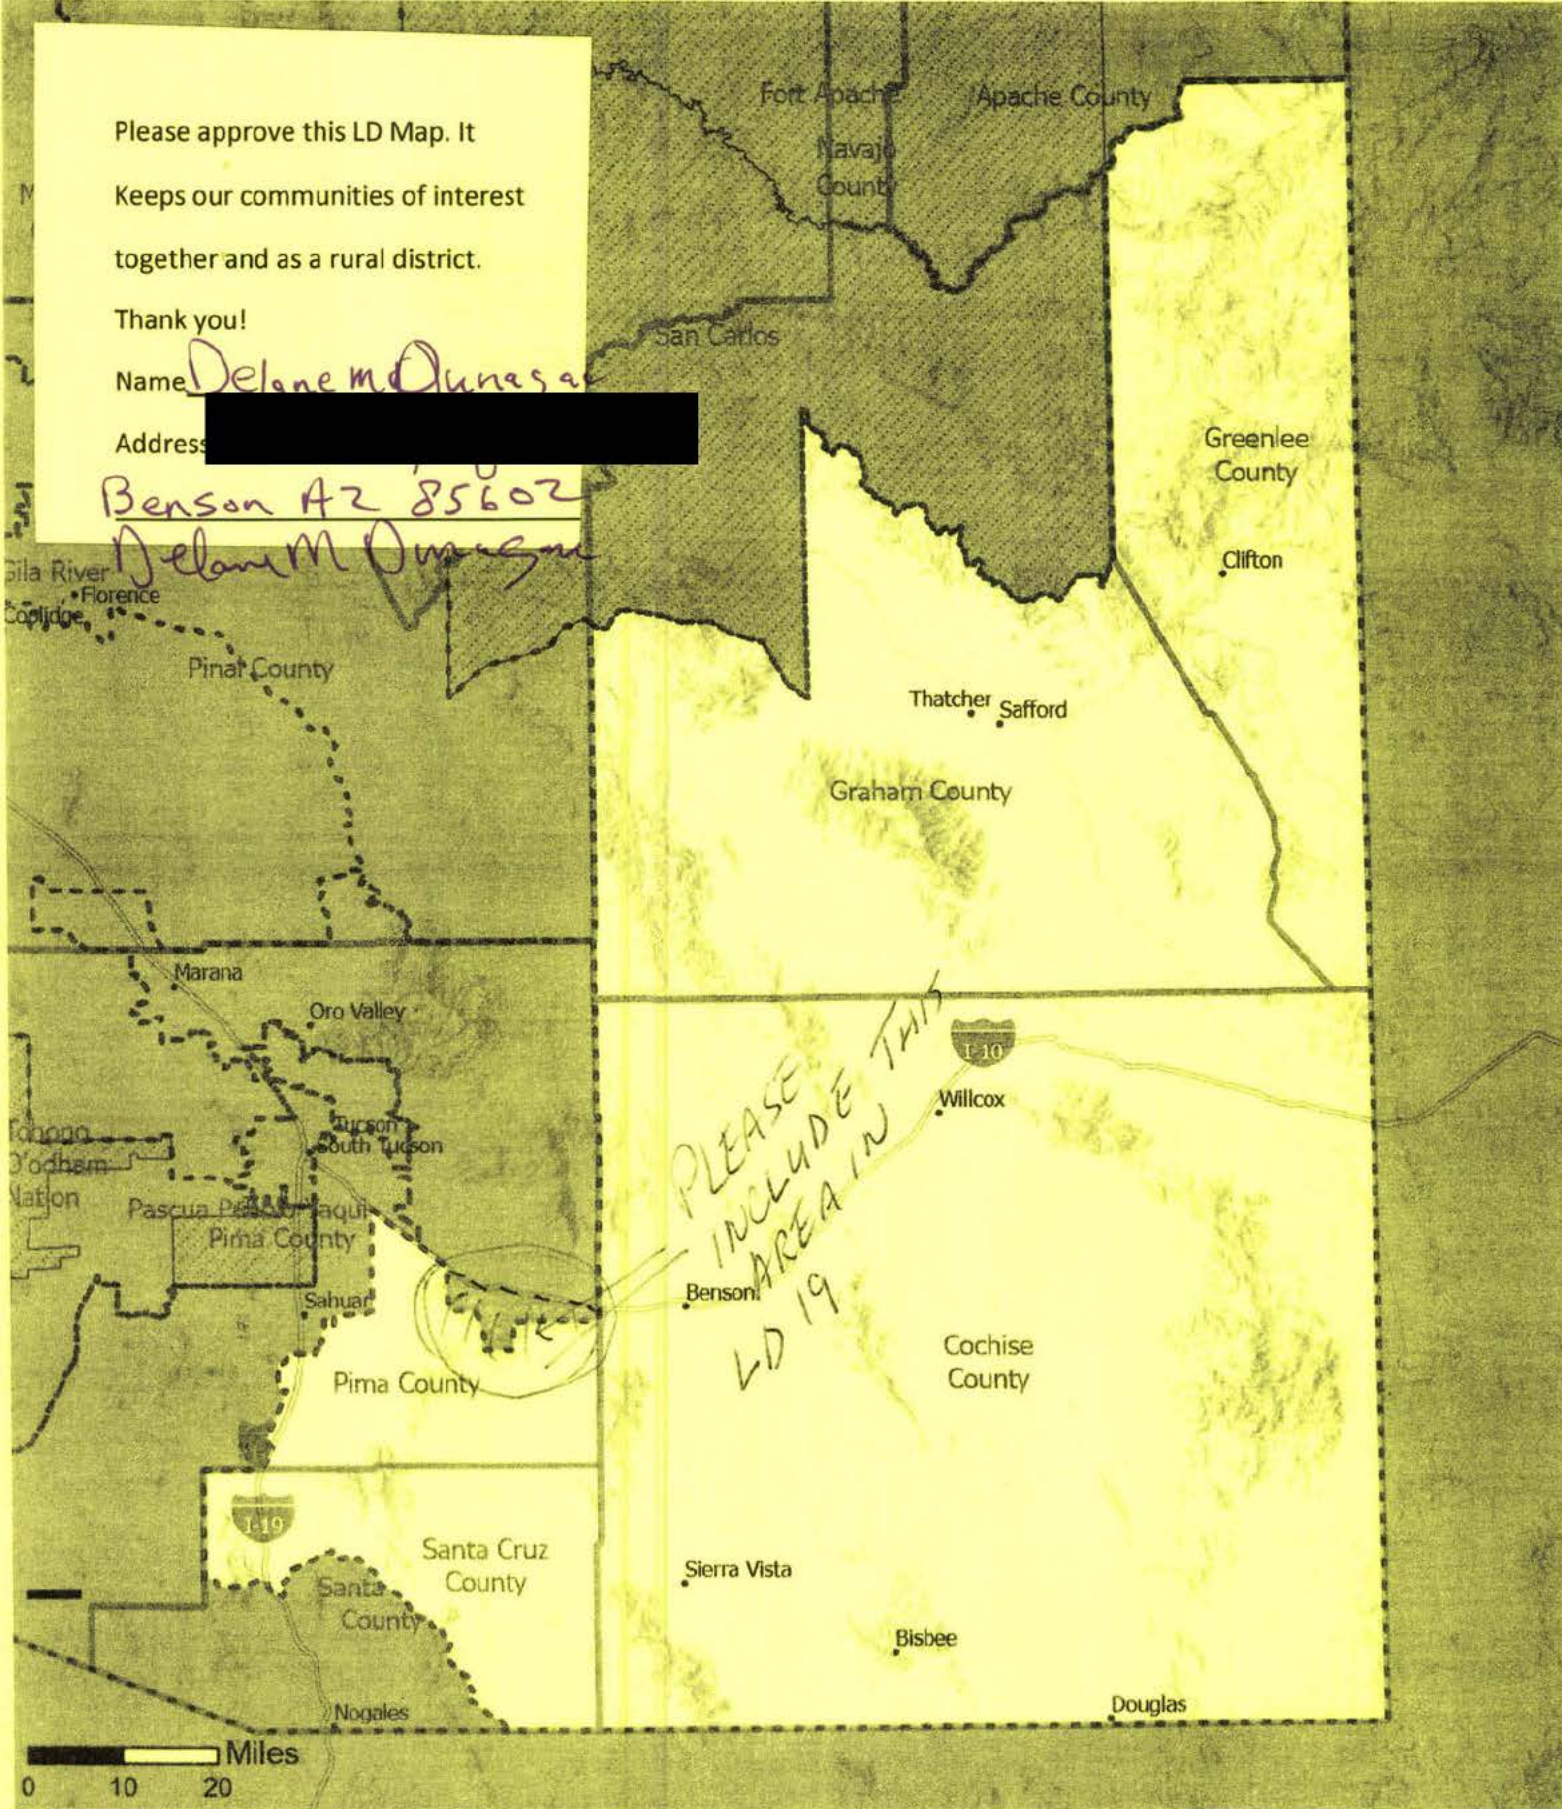

Please approve this LD Map. It
Keeps our communities of interest
together and as a rural district.

Thank you!

Name *Delane M Dumas*

Address

Benson AZ 85602

Delane M Dumas

AZ Draft 9.2 Legislative District: 19

In this version based off LD Test Map Version 9.1, LD Test Map Version 9.2 instead moves District 7 further south, taking Oracle, Mammoth, and San Manuel. For more information on the methodology used to create these boundaries, please visit: <https://redistricting-irc-az.hub.arcgis.com/pages/draft-maps>

ARIZONA

- Draft 9.1 Legislative Districts
- Arizona Counties
- Cities (Pop. > 2.5k)
- Arizona Tribal Reservations