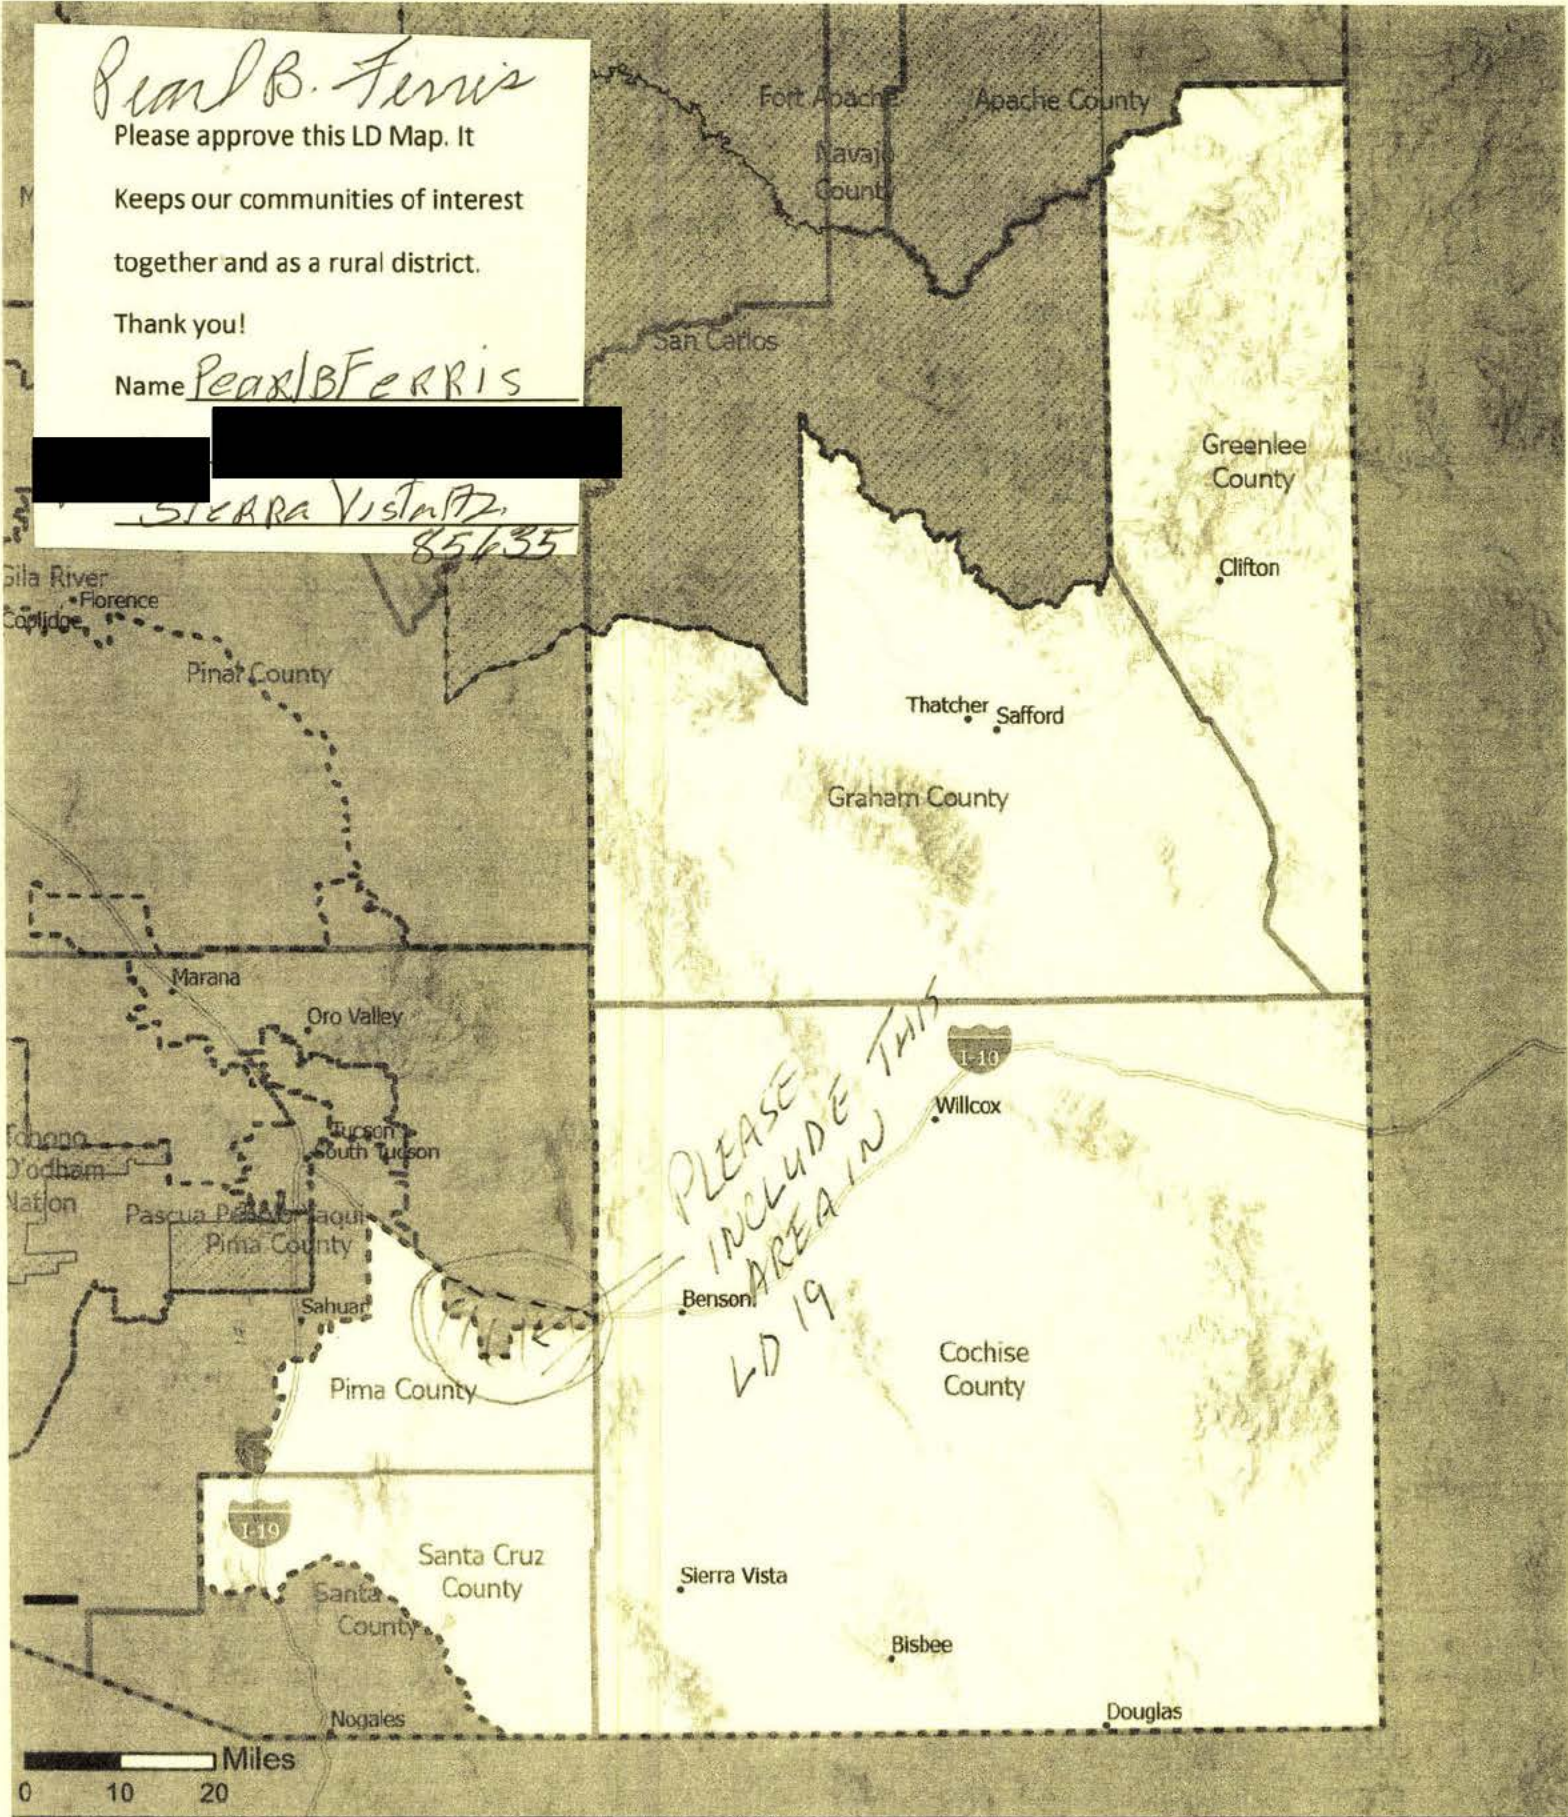

Thank you!

Name *Pearl B Ferris*

*SIERRA VISTA, AZ
85635*

AZ Draft 9.2 Legislative District: 19

In this version based off LD Test Map Version 9.1, LD Test Map Version 9.2 instead moves District 7 further south, taking Oracle, Mammoth, and San Manuel. For more information on the methodology used to create these boundaries, please visit: <https://redistricting-rc-az.hub.arcgis.com/pages/draft-maps>