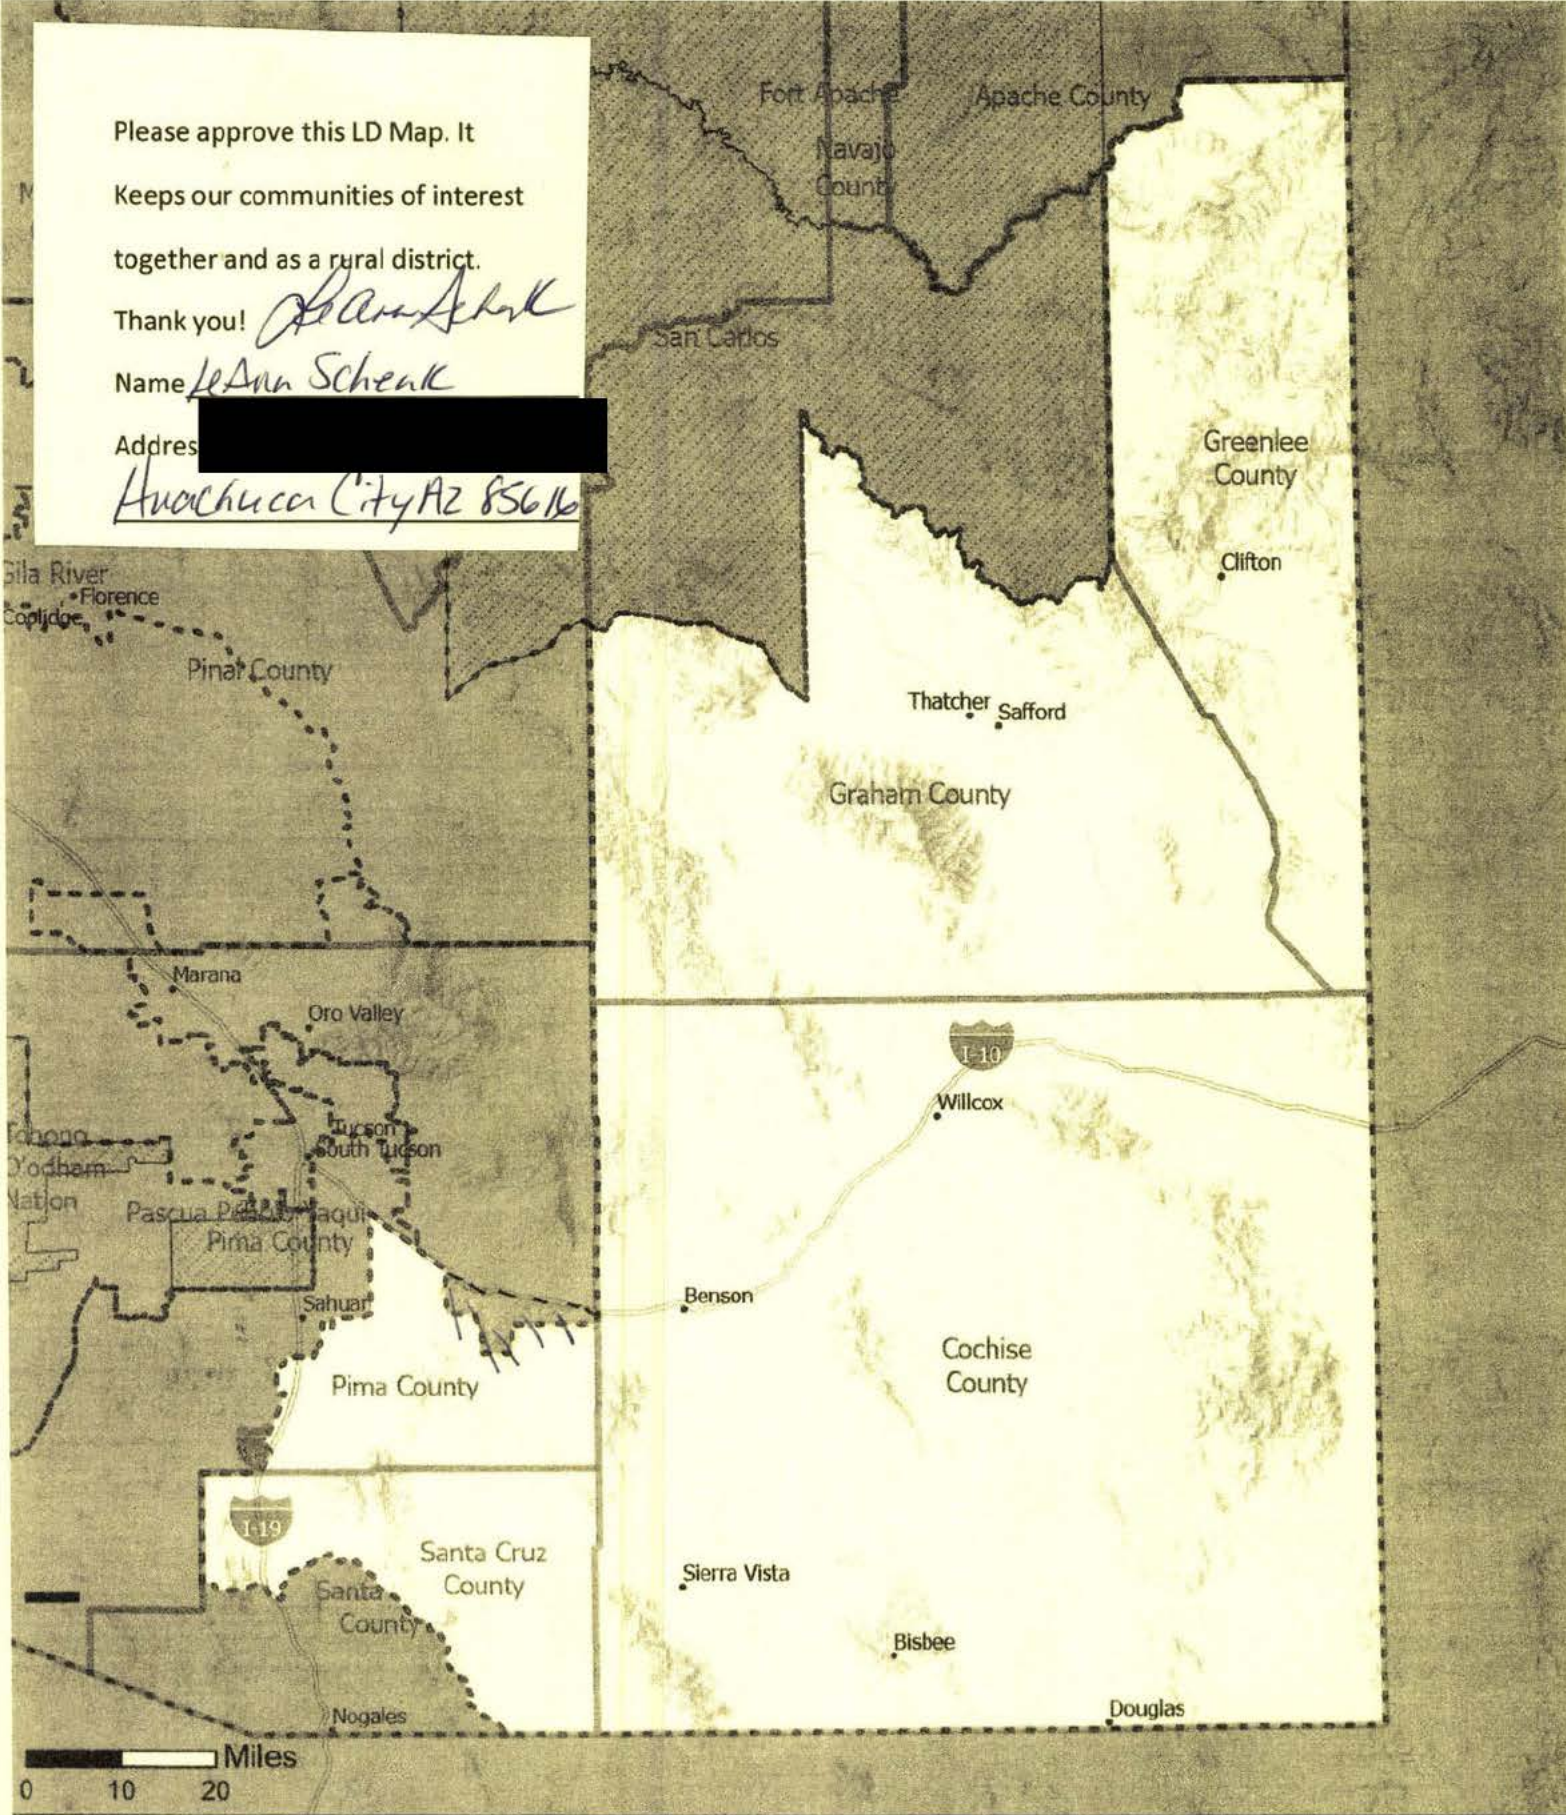

Thank you!

Name

LeAnn Schenk

Address

Huachuca City AZ 85616

AZ Draft 9.2 Legislative District: 19

In this version based off LD Test Map Version 9.1, LD Test Map Version 9.2 instead moves District 7 further south, taking Oracle, Mammoth, and San Manuel. For more information on the methodology used to create these boundaries, please visit: <https://redistricting-irc-az.hub.arcgis.com/pages/draft-maps>