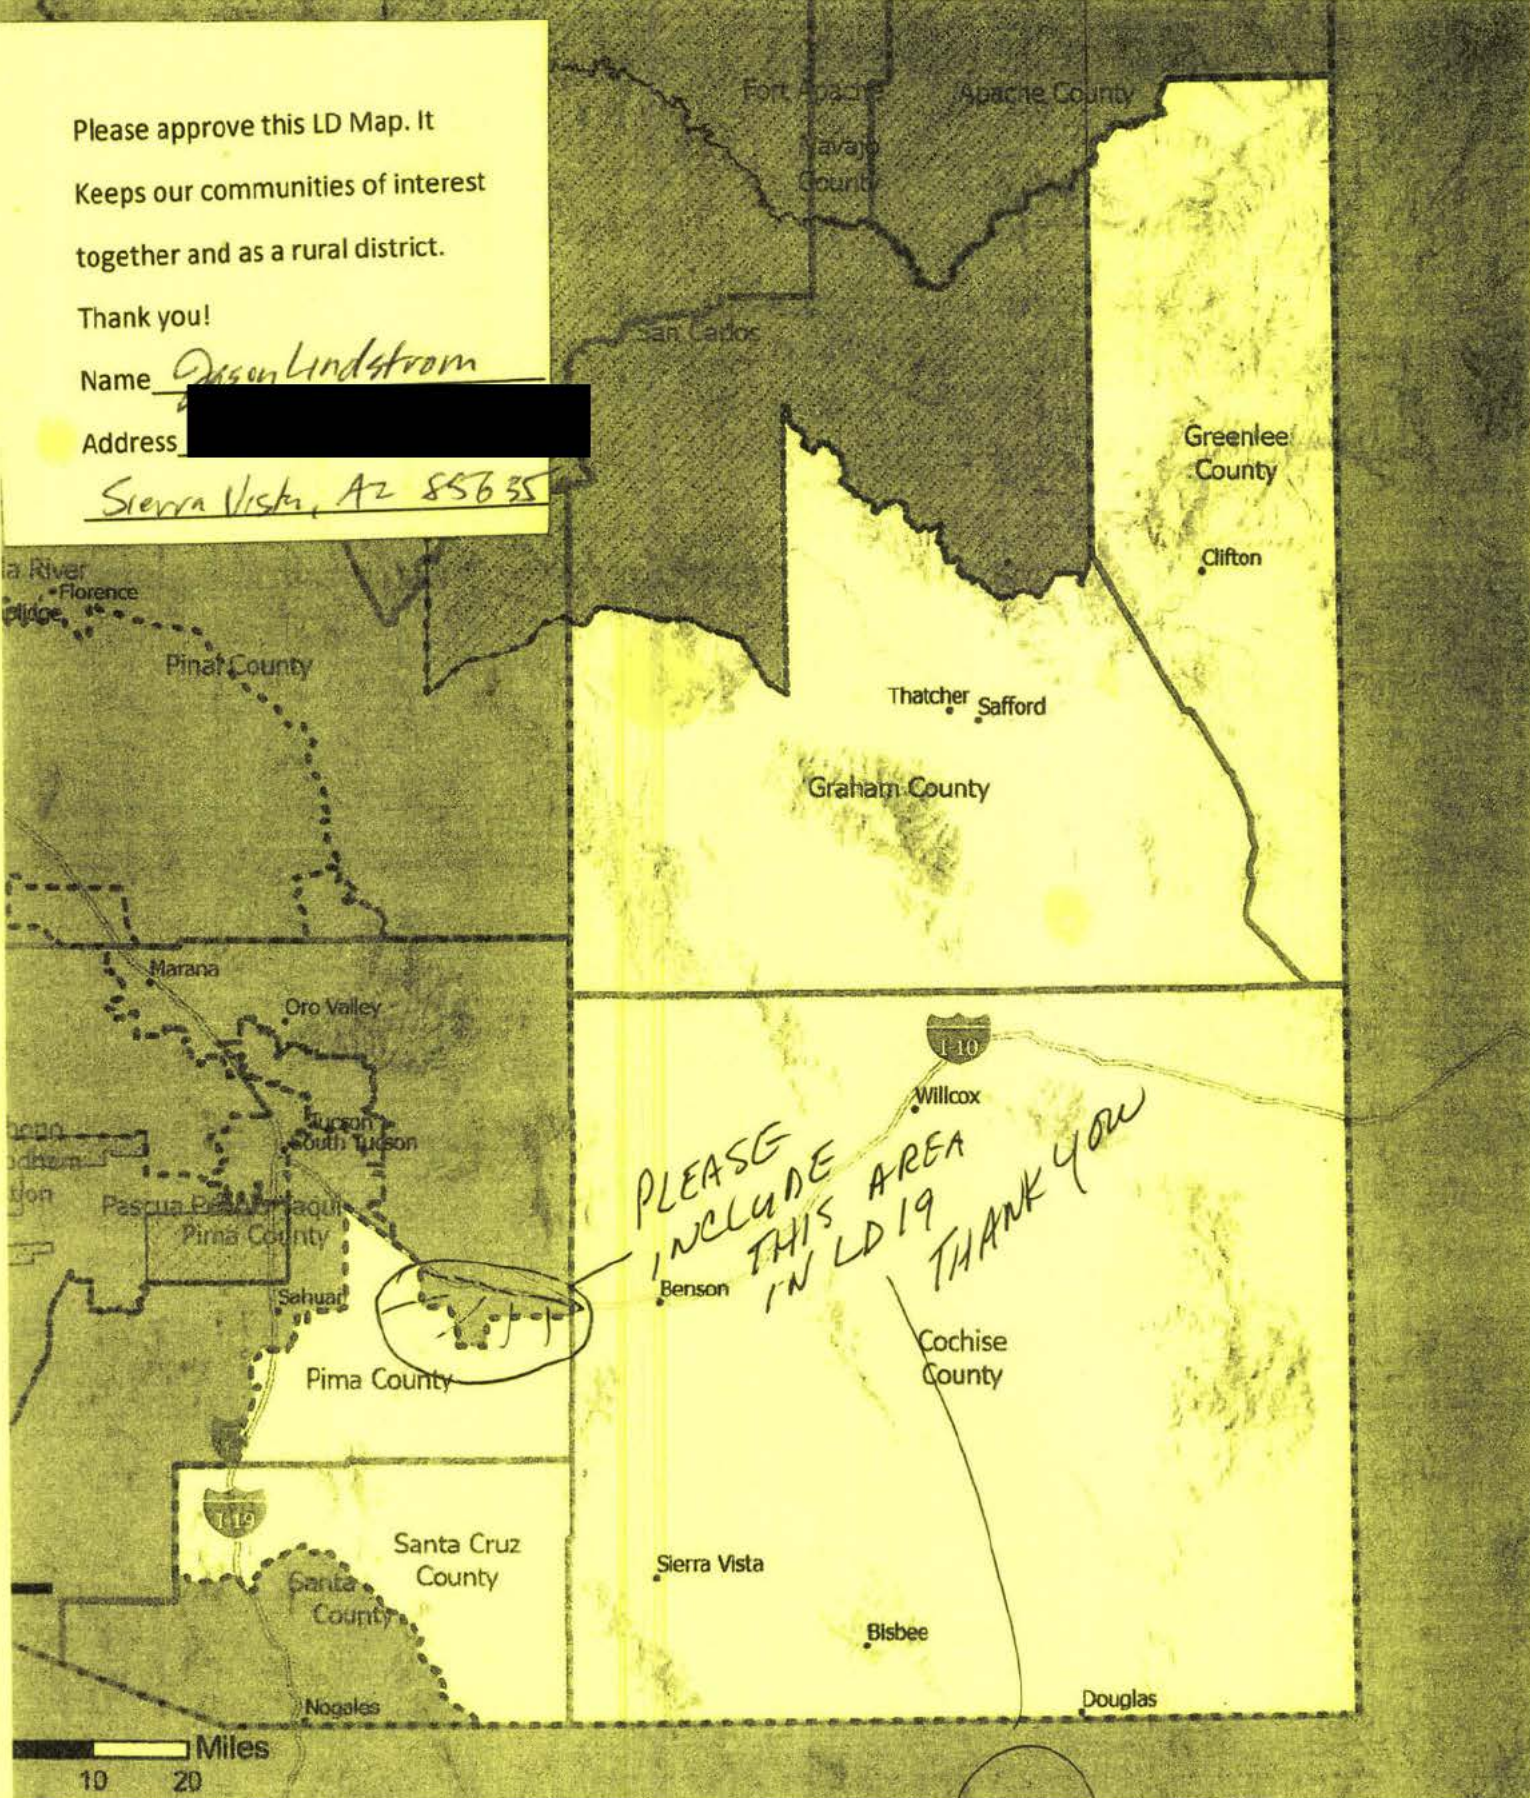

Thank you!

Name Dason Lindstrom

Address Sierra Vista, AZ 85635

AZ Draft 9.2 Legislative District: 19

In this version based off LD Test Map Version 9.1, LD Test Map Version 9.2 instead moves District 7 further south, taking Oracle, Mammoth, and San Manuel. For more information on the methodology used to create these boundaries, please visit: <https://redistricting-irc-az.hub.arcgis.com/pages/draft-maps>