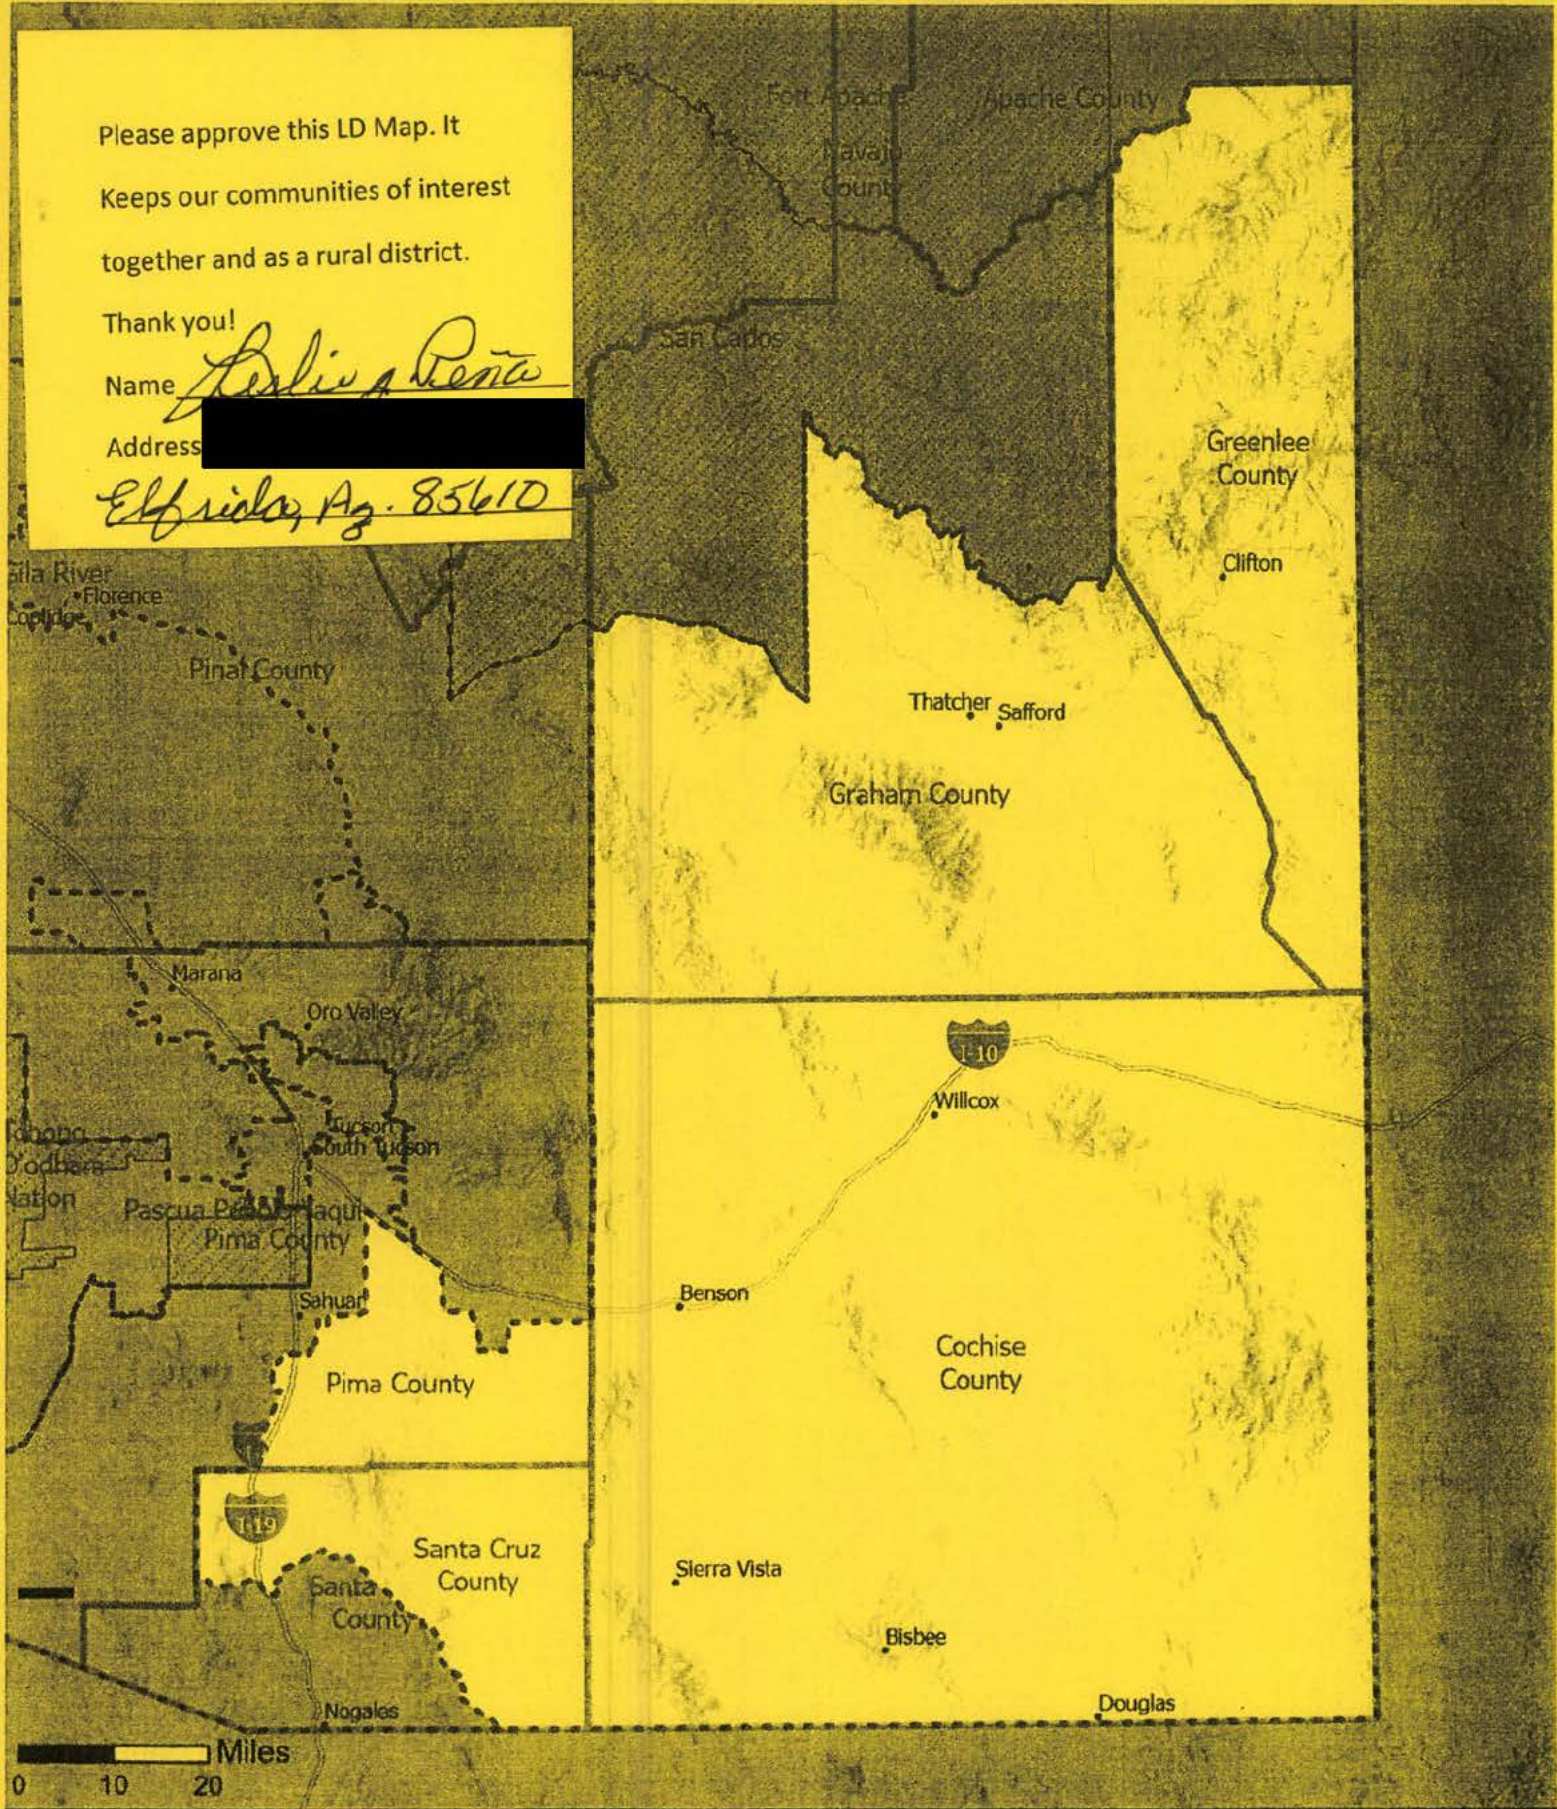

Thank you!

Name

Leslie A. Peña

Address

Elfrido, Az. 85610

AZ Draft 9.2 Legislative District: 19

In this version based off LD Test Map Version 9.1, LD Test Map Version 9.2 instead moves District 7 further south, taking Oracle, Mammoth, and San Manuel. For more information on the methodology used to create these boundaries, please visit: <https://redistricting-irc-az.hub.arcgis.com/pages/draft-maps>