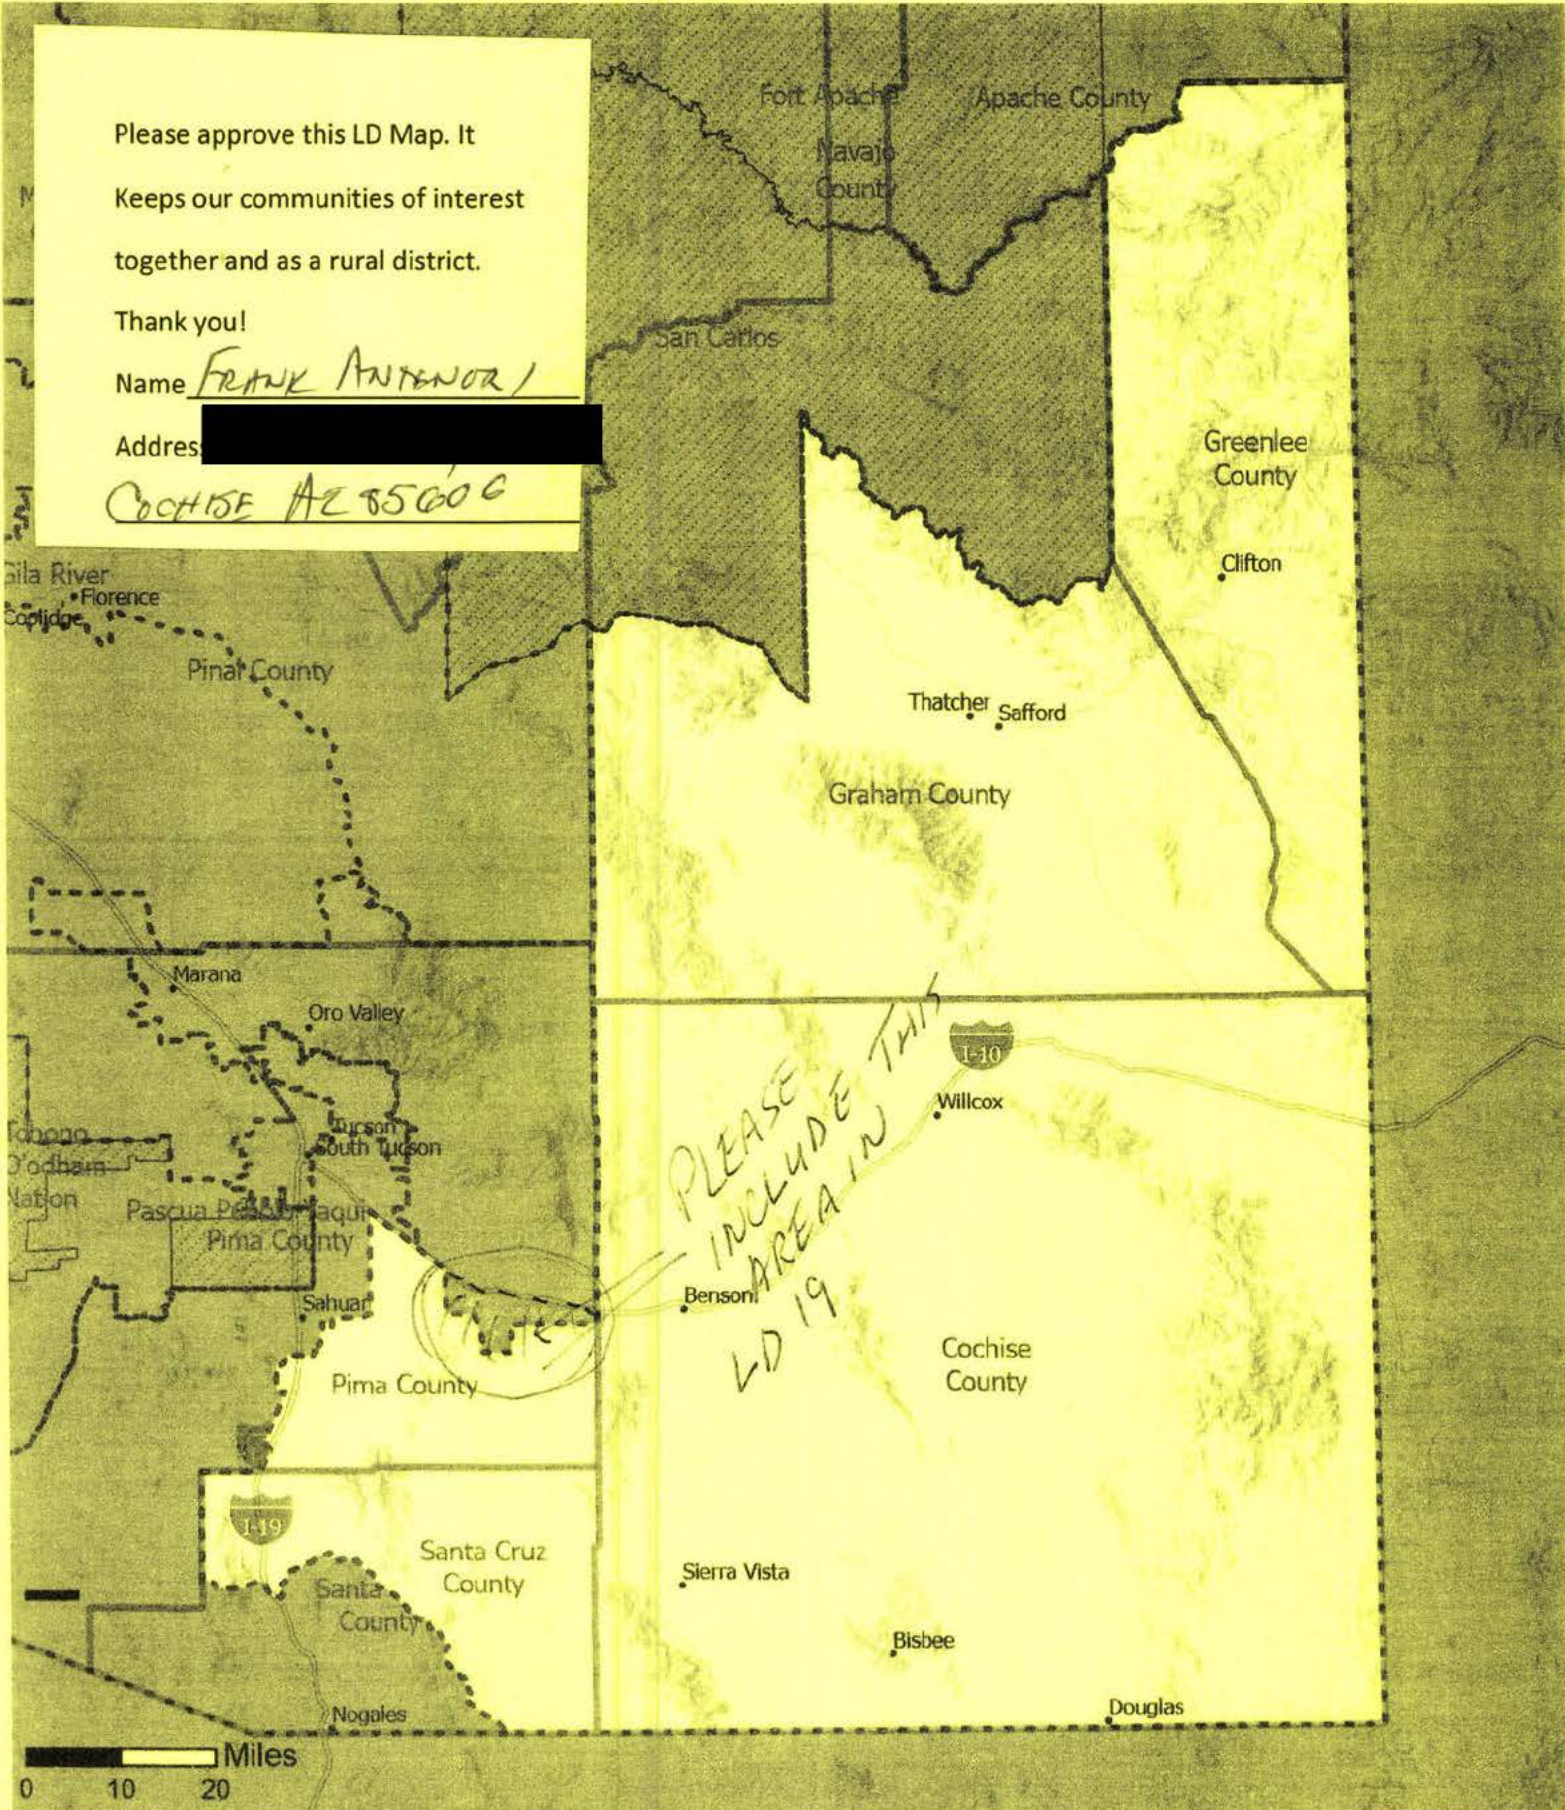

Thank you!

Name FRANK ANTONOR

Address

COCHISE AZ 85606

AZ Draft 9.2 Legislative District: 19

In this version based off LD Test Map Version 9.1, LD Test Map Version 9.2 instead moves District 7 further south, taking Oracle, Mammoth, and San Manuel. For more information on the methodology used to create these boundaries, please visit: <https://redistricting-irc-az.hub.arcgis.com/pages/draft-maps>