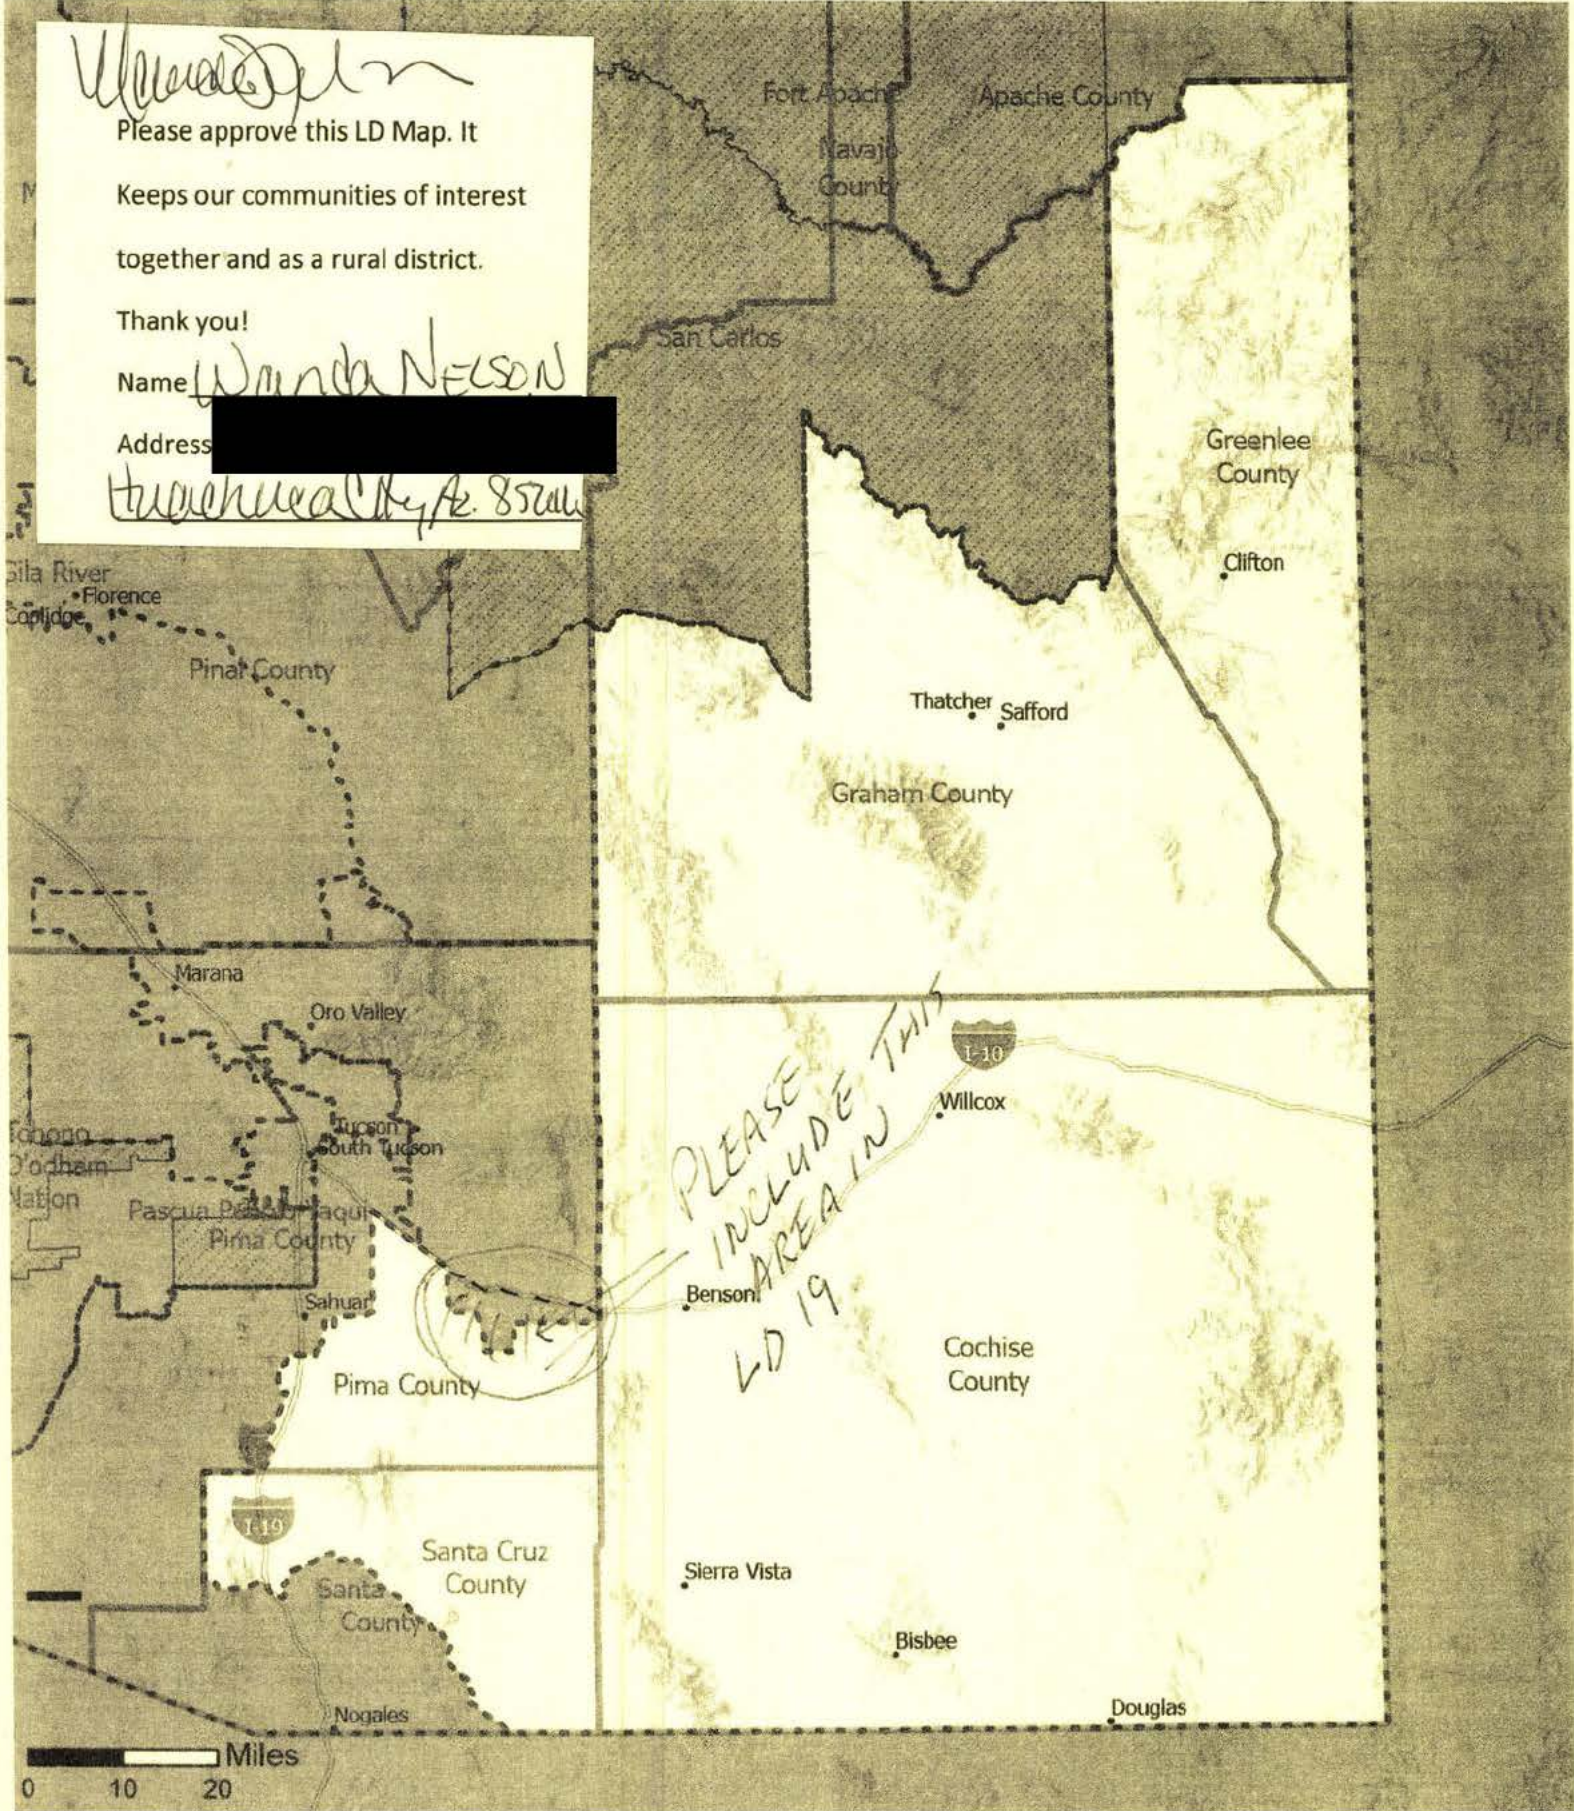

Wanda Nelson

Please approve this LD Map. It
Keeps our communities of interest
together and as a rural district.

Thank you!

Name *Wanda Nelson*

Address [Redacted]

Huerfano Hwy, Az. 85244

AZ Draft 9.2 Legislative District: 19

In this version based off LD Test Map Version 9.1, LD Test Map Version 9.2 instead moves District 7 further south, taking Oracle, Mammoth, and San Manuel. For more information on the methodology used to create these boundaries, please visit: <https://redistricting-irc-az.hub.arcgis.com/pages/draft-maps>

- Draft 9.1 Legislative Districts
- Arizona Counties
- Cities (Pop. > 2.5k)
- Arizona Tribal Reservations

les