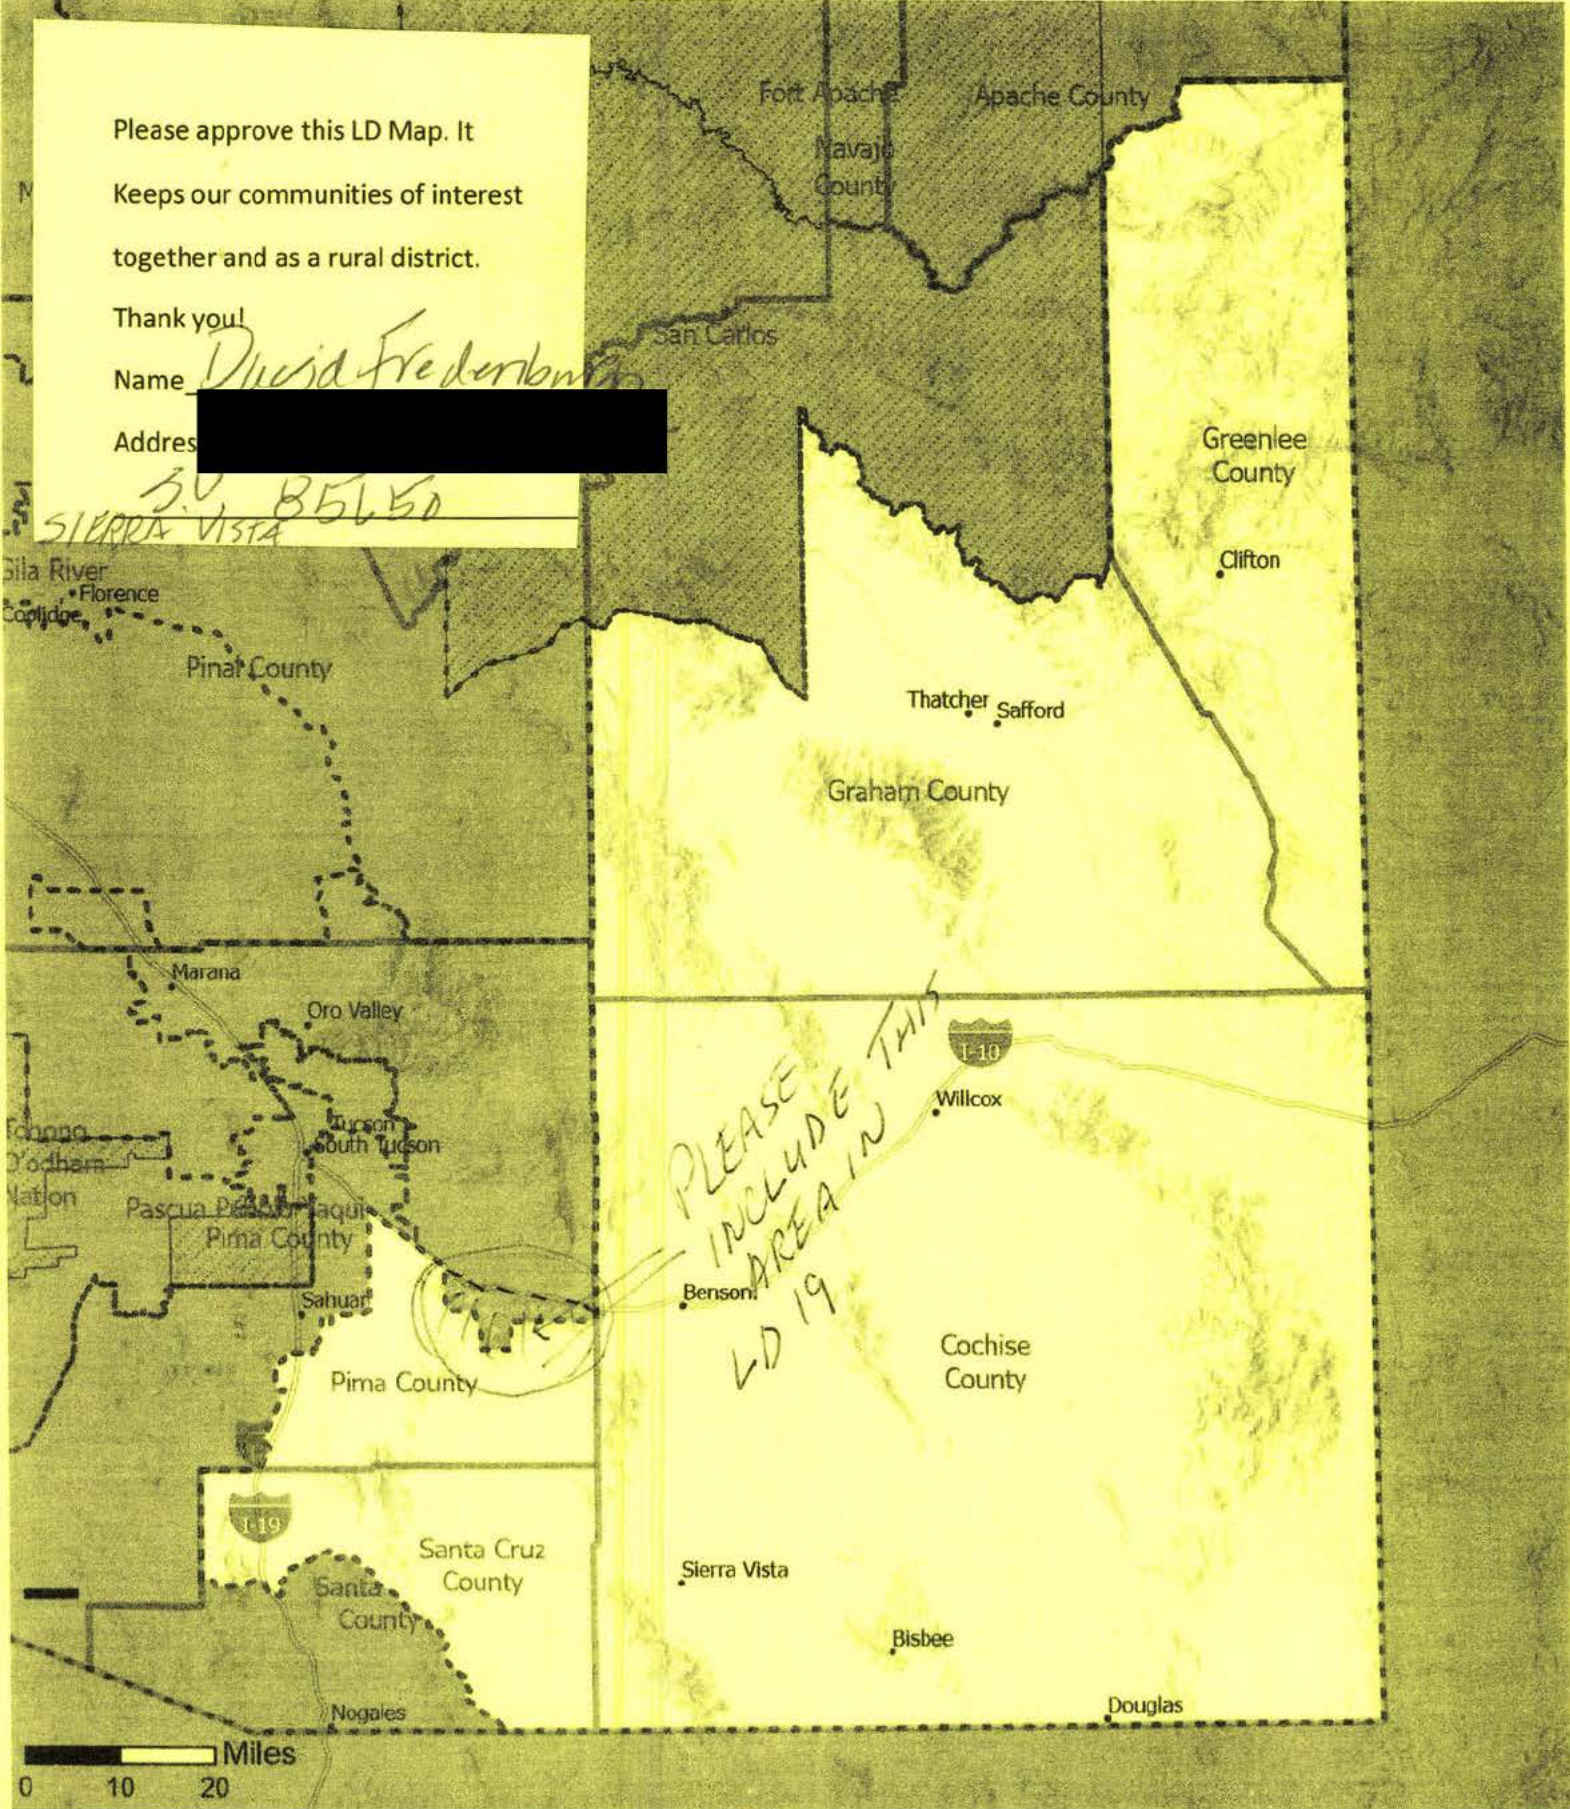

Please approve this LD Map. It
Keeps our communities of interest
together and as a rural district.

Thank you!

Name David Frederickson

Address [REDACTED]

3085650
SIERRA VISTA

PLEASE
INCLUDE THIS
AREA IN
LD 19

AZ Draft 9.2 Legislative District: 19

In this version based off LD Test Map Version 9.1, LD Test Map Version 9.2 instead moves District 7 further south, taking Oracle, Mammoth, and San Manuel. For more information on the methodology used to create these boundaries, please visit: <https://redistricting-irc-az.hub.arcgis.com/pages/draft-maps>

ARIZONA

- Draft 9.1 Legislative Districts
- Arizona Counties
- Cities (Pop. > 2.5k)
- Arizona Tribal Reservations

les