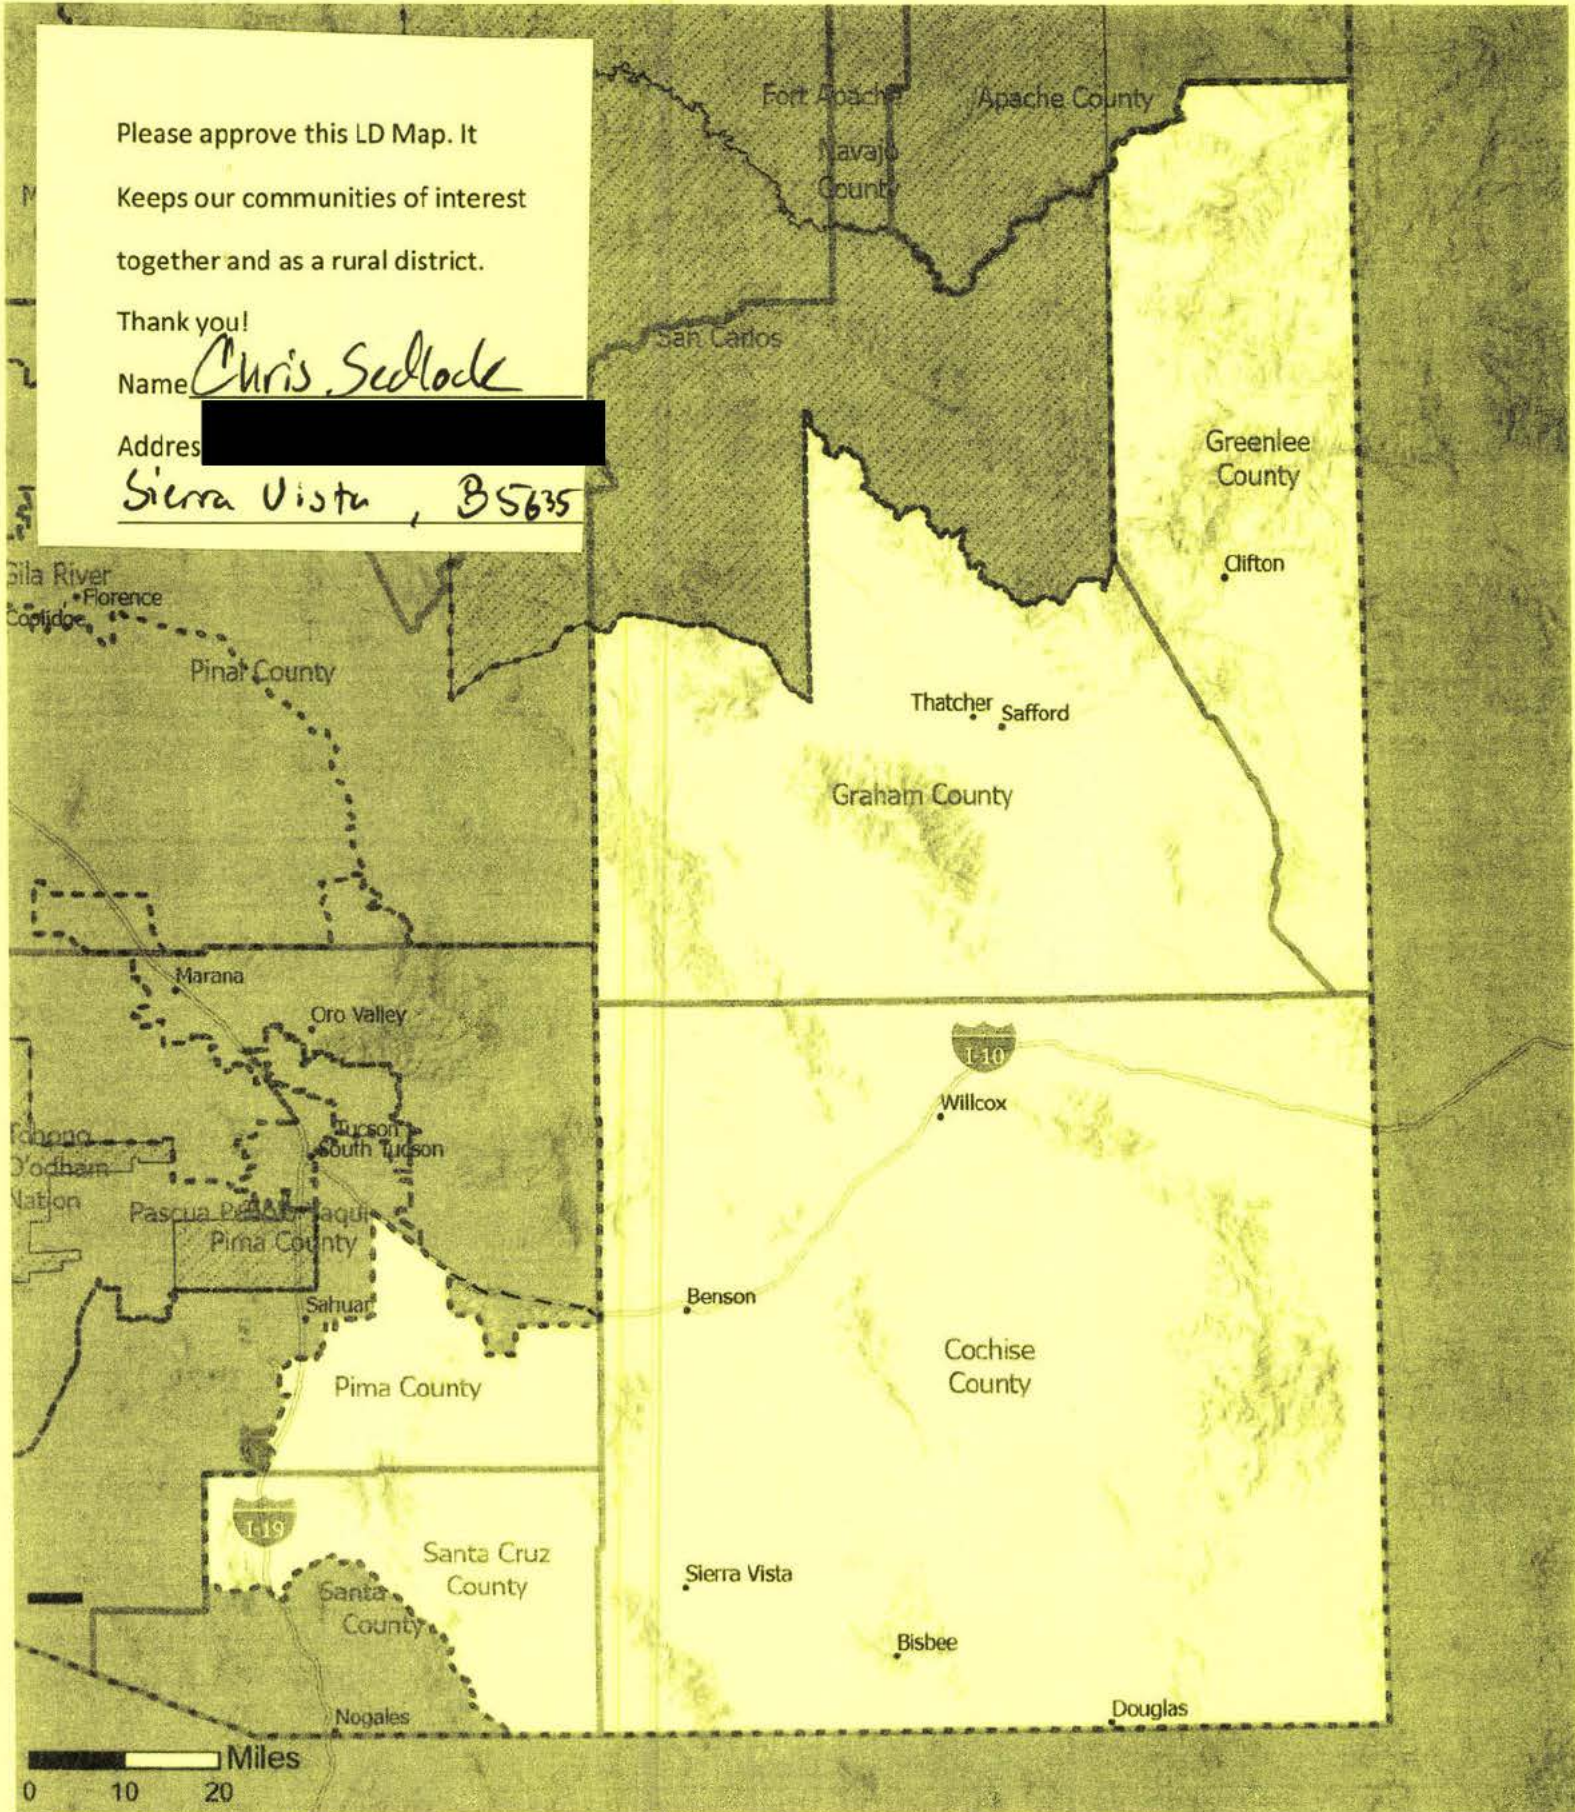

Thank you!

Name *Chris Sedlock*

Address [Redacted]
Sierra Vista, 85635

AZ Draft 9.2 Legislative District: 19

In this version based off LD Test Map Version 9.1, LD Test Map Version 9.2 instead moves District 7 further south, taking Oracle, Mammoth, and San Manuel. For more information on the methodology used to create these boundaries, please visit: <https://redistricting-irc-az.hub.arcgis.com/pages/draft-maps>