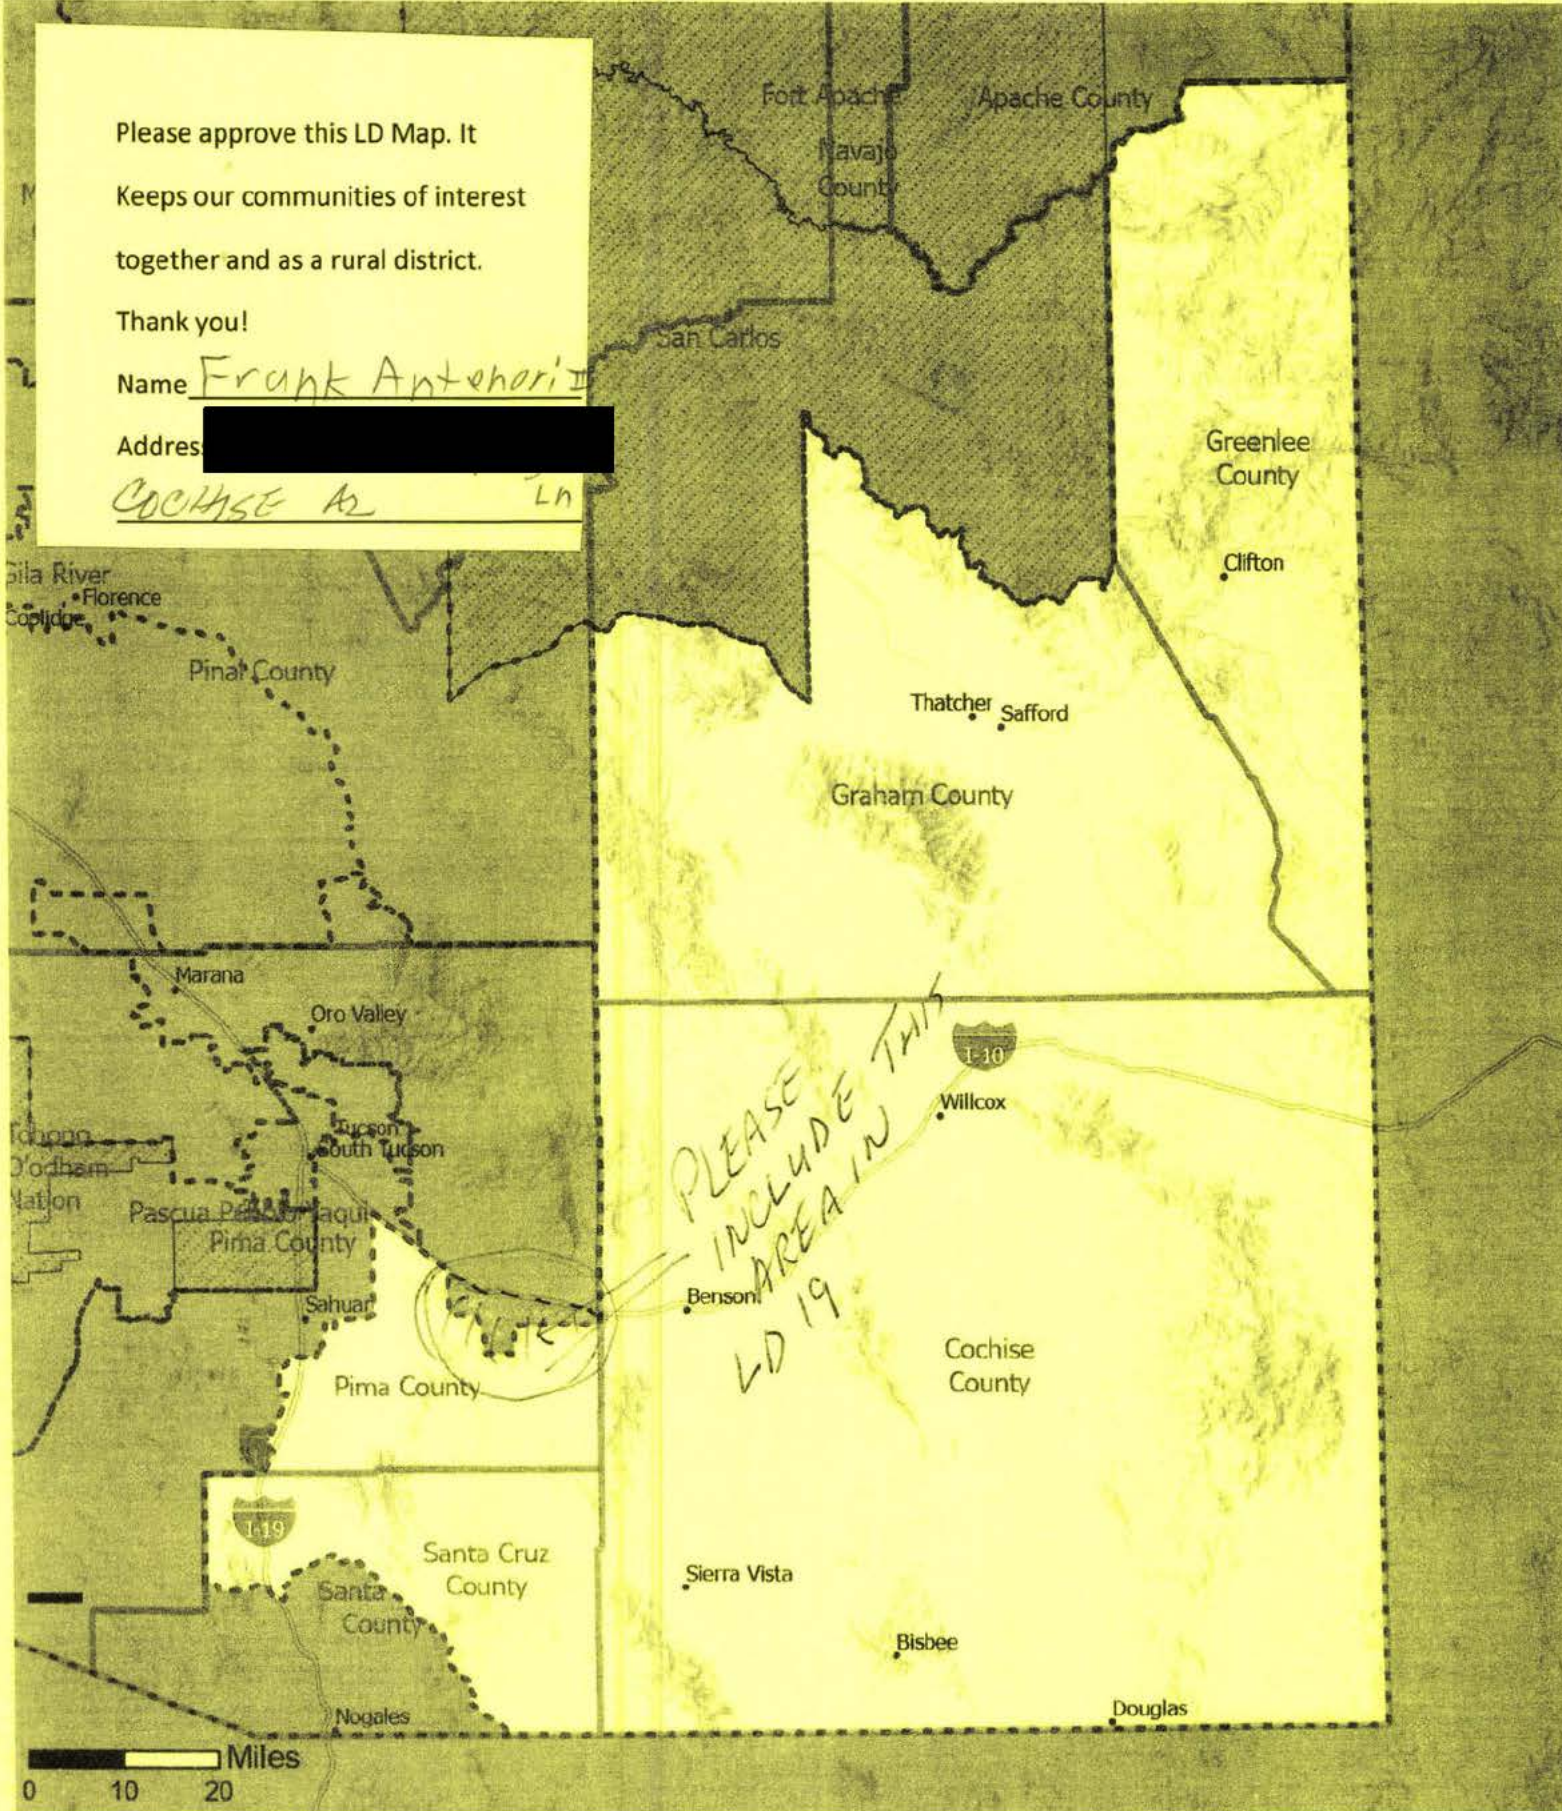

Please approve this LD Map. It
Keeps our communities of interest
together and as a rural district.

Thank you!

Name Frank Antehori III

Address ██████████
COCHISE A2 Ln

AZ Draft 9.2 Legislative District: 19

In this version based off LD Test Map Version 9.1, LD Test Map Version 9.2 instead moves District 7 further south, taking Oracle, Mammoth, and San Manuel. For more information on the methodology used to create these boundaries, please visit: <https://redistricting-irc-az.hub.arcgis.com/pages/draft-maps>

- ▬▬▬ Draft 9.1 Legislative Districts
- ▭ Arizona Counties
- Cities (Pop. > 2.5k)
- ▭ Arizona Tribal Reservations

les