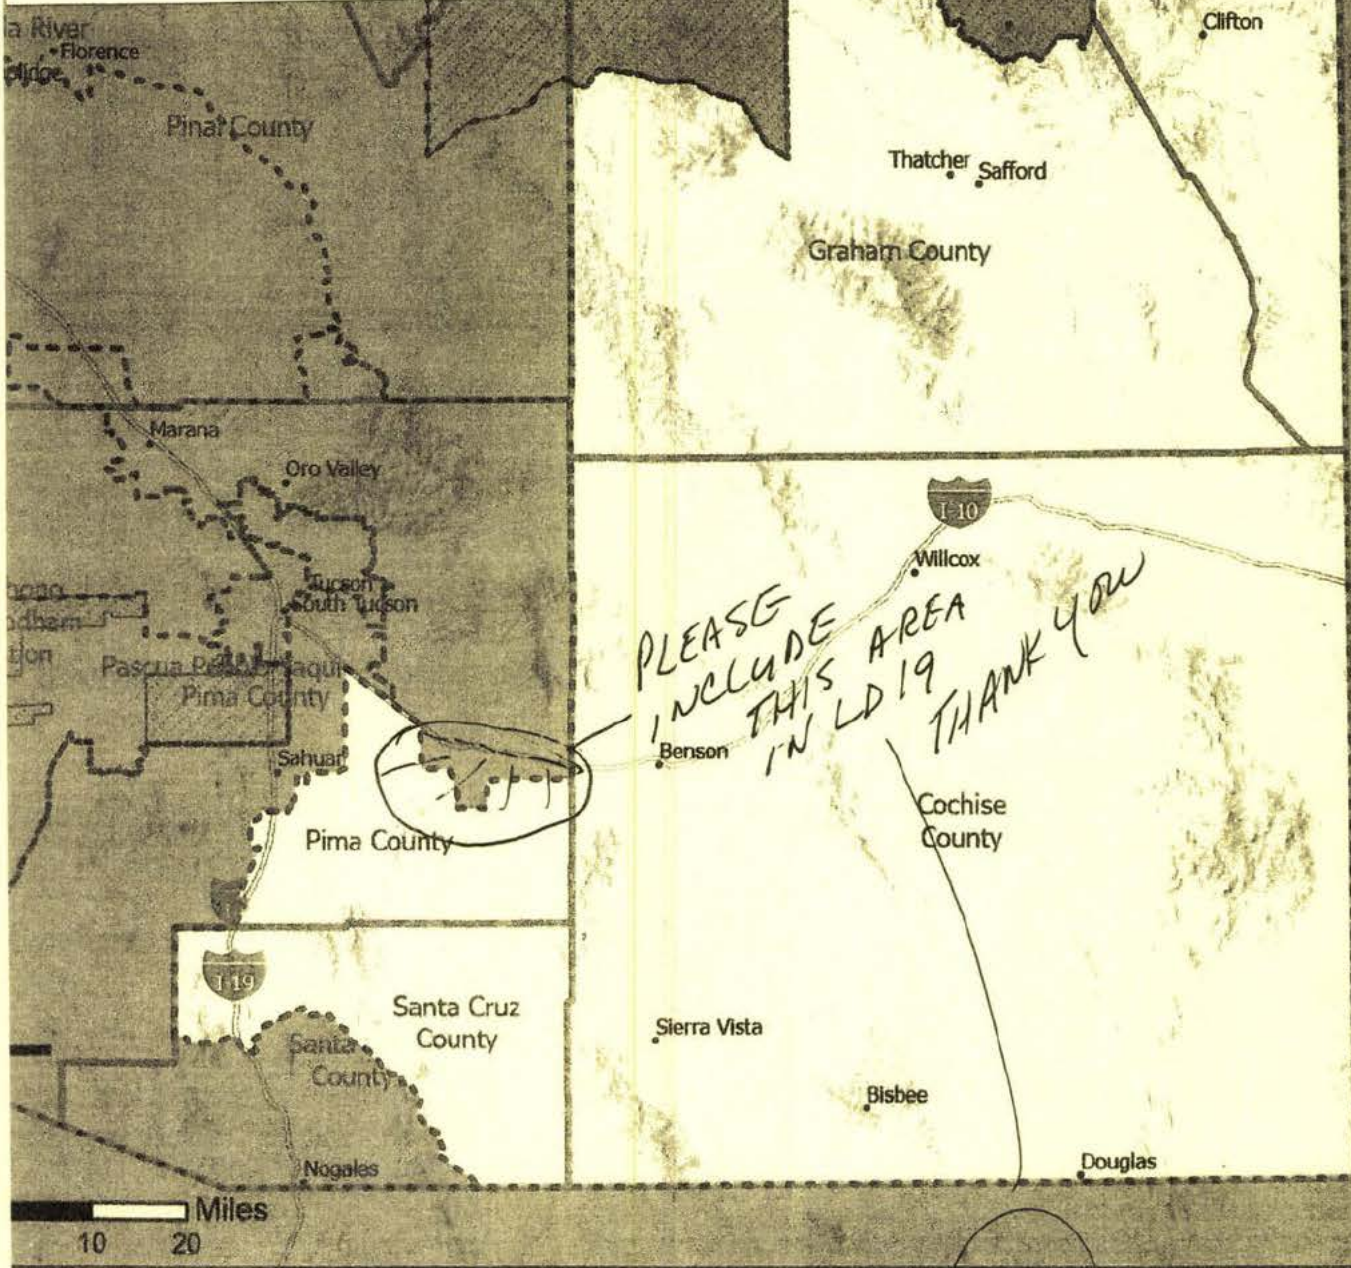

Thank you!

Name Bernard Light

Address Sierra Vista, AZ. 85158

AZ Draft 9.2 Legislative District: 19

In this version based off LD Test Map Version 9.1, LD Test Map Version 9.2 instead moves District 7 further south, taking Oracle, Mammoth, and San Manuel. For more information on the methodology used to create these boundaries, please visit: <https://redistricting-irc-az.hub.arcgis.com/pages/draft-maps>