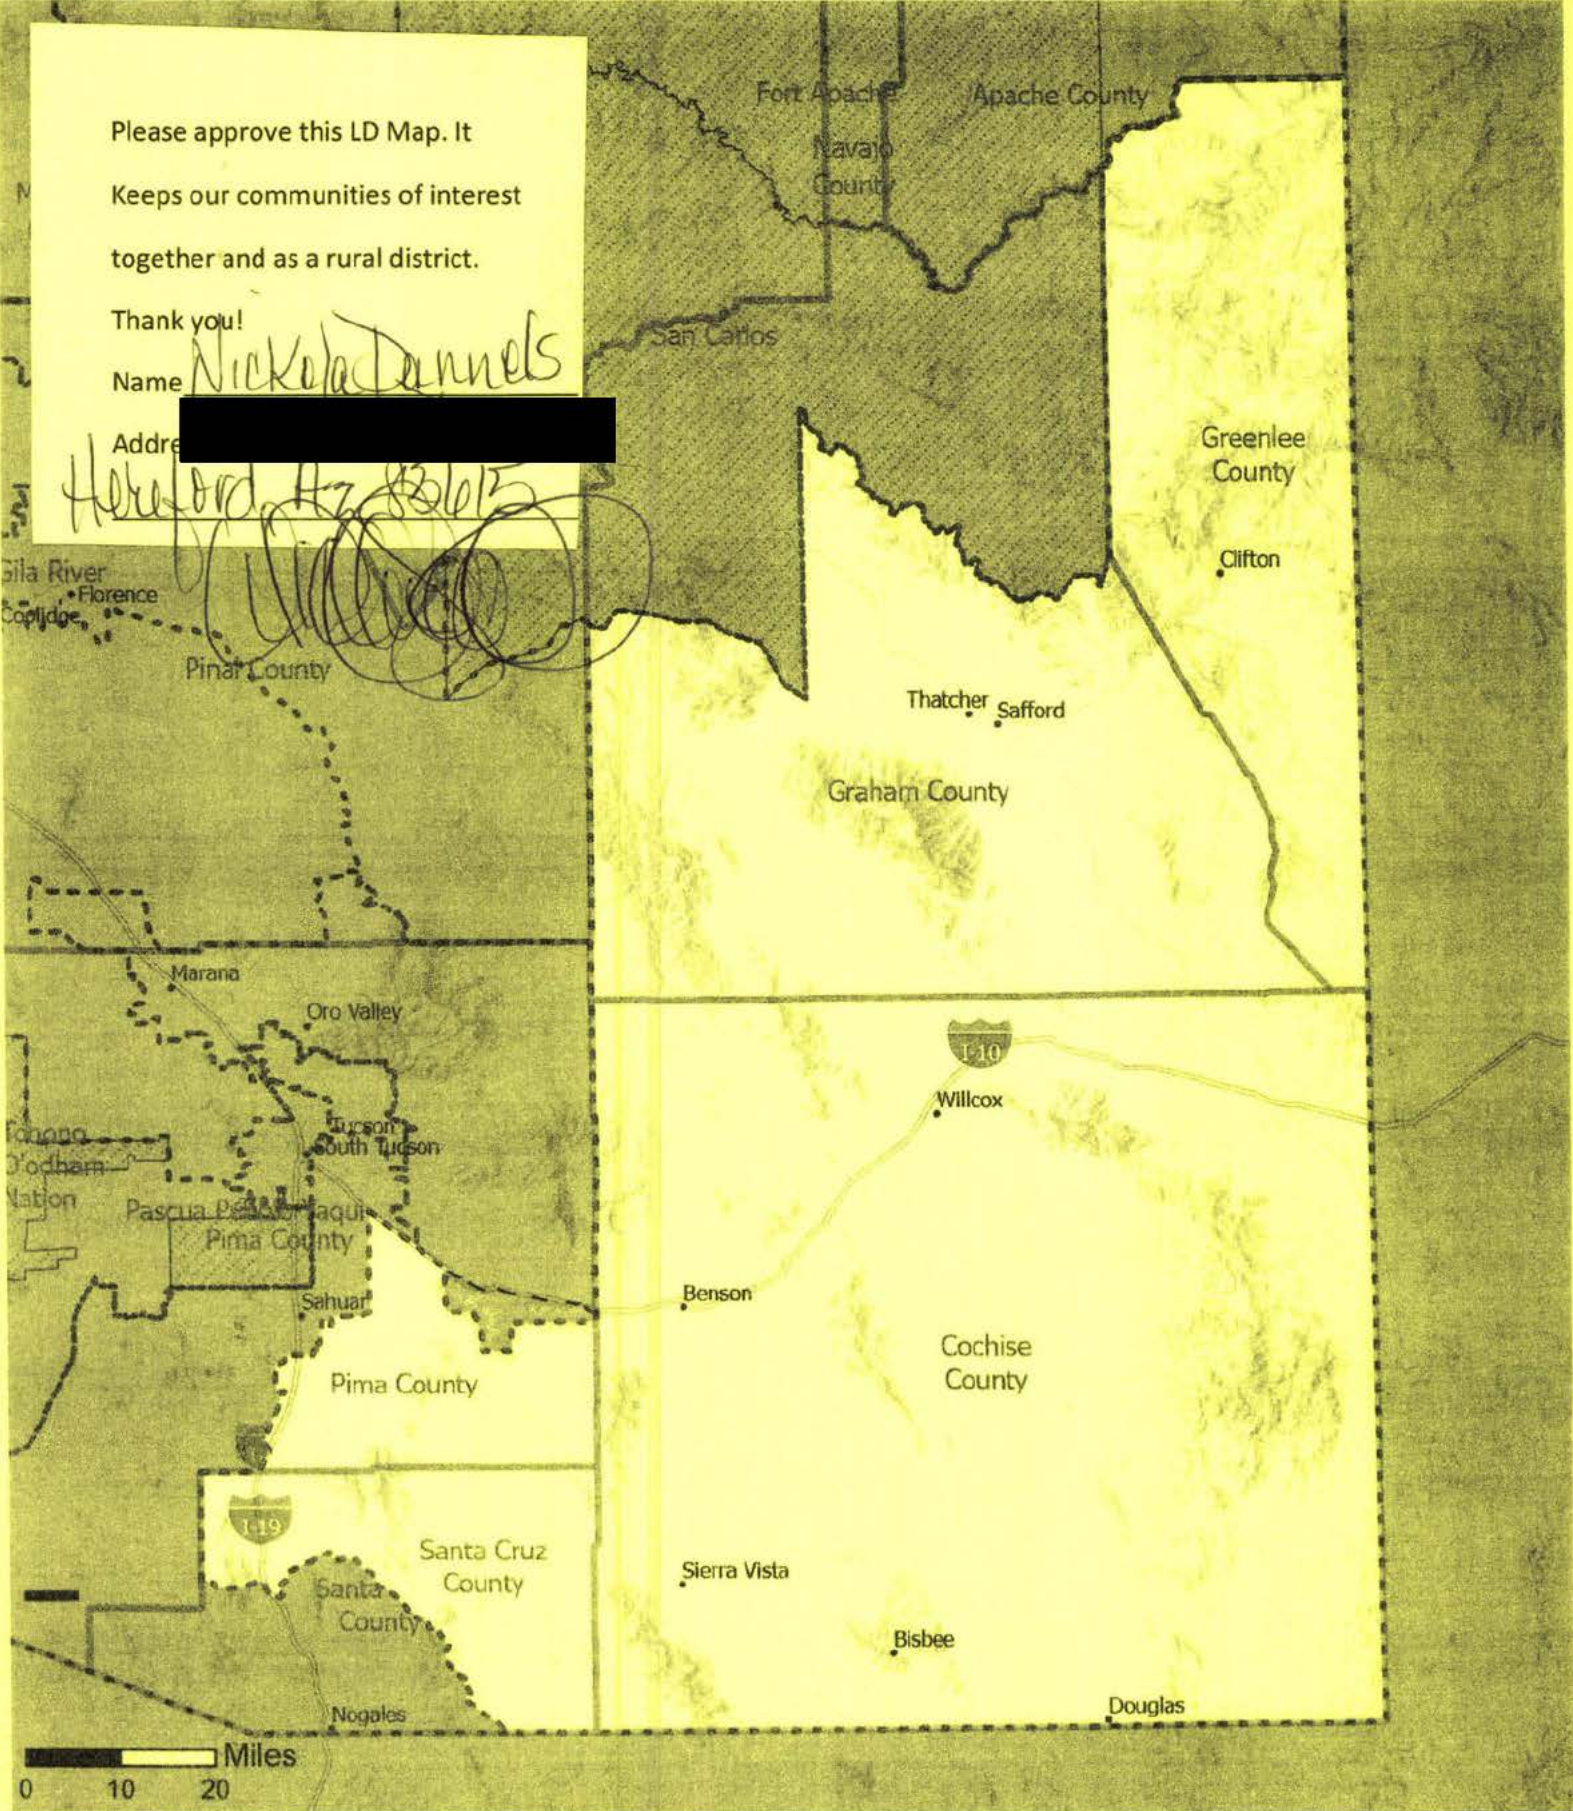

Thank you!

Name

Nickola Dannels

Address

[Redacted]

Hereford, AZ 83615

AZ Draft 9.2 Legislative District: 19

In this version based off LD Test Map Version 9.1, LD Test Map Version 9.2 instead moves District 7 further south, taking Oracle, Mammoth, and San Manuel. For more information on the methodology used to create these boundaries, please visit: <https://redistricting-irc-az.hub.arcgis.com/pages/draft-maps>