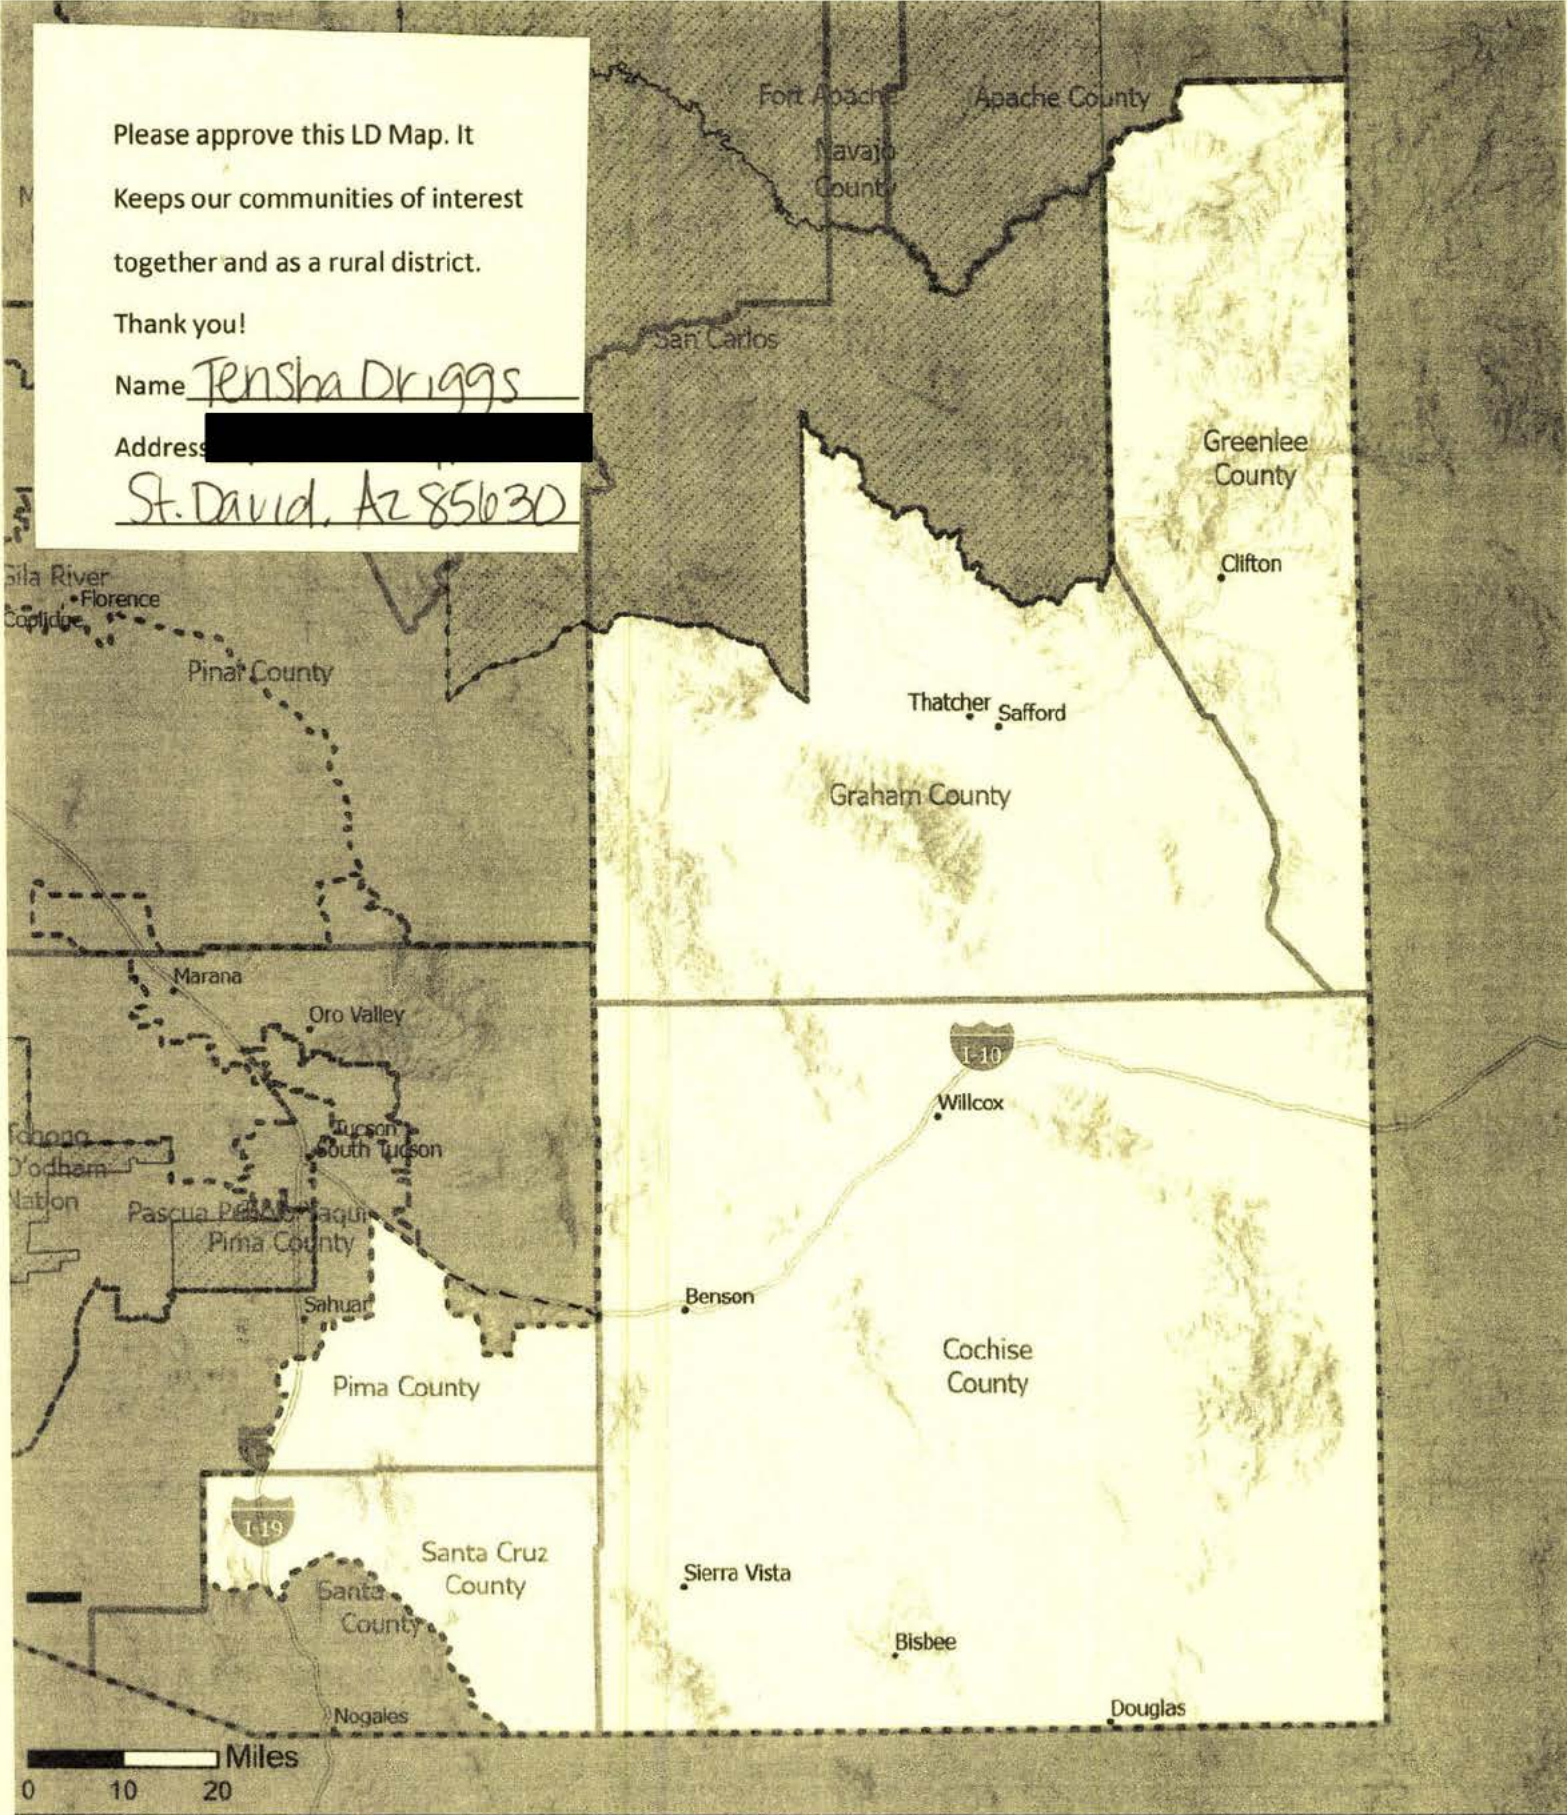

Please approve this LD Map. It
Keeps our communities of interest
together and as a rural district.

Thank you!

Name Tensha Driggs

Address [REDACTED]
St. David, AZ 85630

AZ Draft 9.2 Legislative District: 19

In this version based off LD Test Map Version 9.1, LD Test Map Version 9.2 instead moves District 7 further south, taking Oracle, Mammoth, and San Manuel. For more information on the methodology used to create these boundaries, please visit: <https://redistricting-rc-az.hub.arcgis.com/pages/draft-maps>

- Draft 9.1 Legislative Districts
- Arizona Counties
- Cities (Pop. > 2.5k)
- Arizona Tribal Reservations