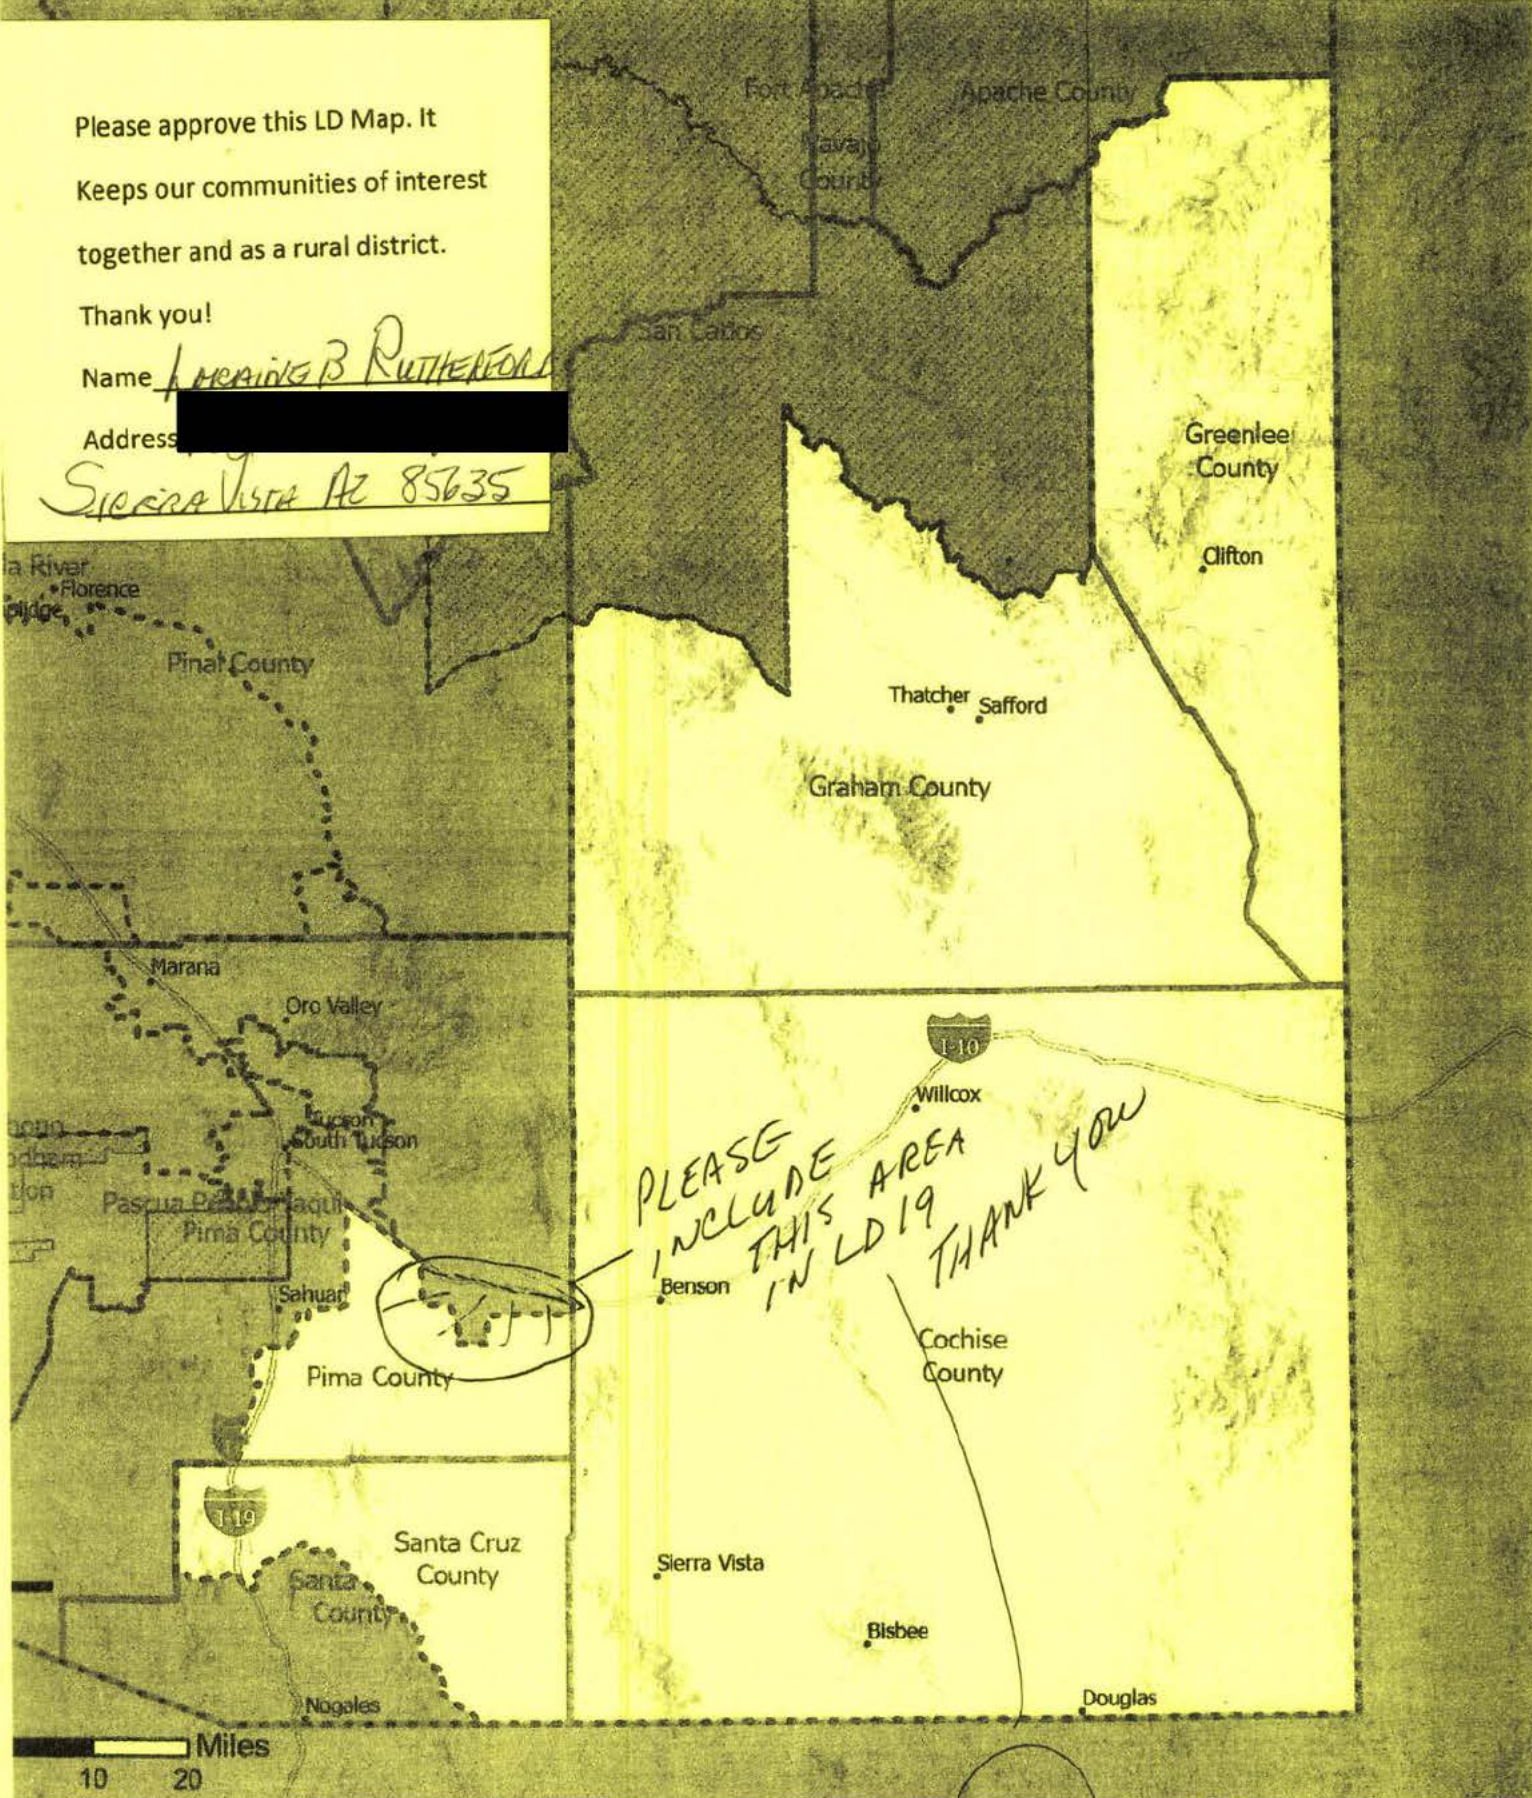

Thank you!

Name

Larry Hodges
Larry Hodges

Address

Sierra Vista, AZ, 85635

AZ Draft 9.2 Legislative District: 19

In this version based off LD Test Map Version 9.1, LD Test Map Version 9.2 instead moves District 7 further south, taking Oracle, Mammoth, and San Manuel. For more information on the methodology used to create these boundaries, please visit: <https://redistricting-irc-az.hub.arcgis.com/pages/draft-maps>

Thank you!

Name MARVIN B RUTHERFORD

Address [REDACTED]

Sierra Vista AZ 85635

AZ Draft 9.2 Legislative District: 19

In this version based off LD Test Map Version 9.1, LD Test Map Version 9.2 instead moves District 7 further south, taking Oracle, Mammoth, and San Manuel. For more information on the methodology used to create these boundaries, please visit: <https://redistricting-irc-az.hub.arcgis.com/pages/draft-maps>