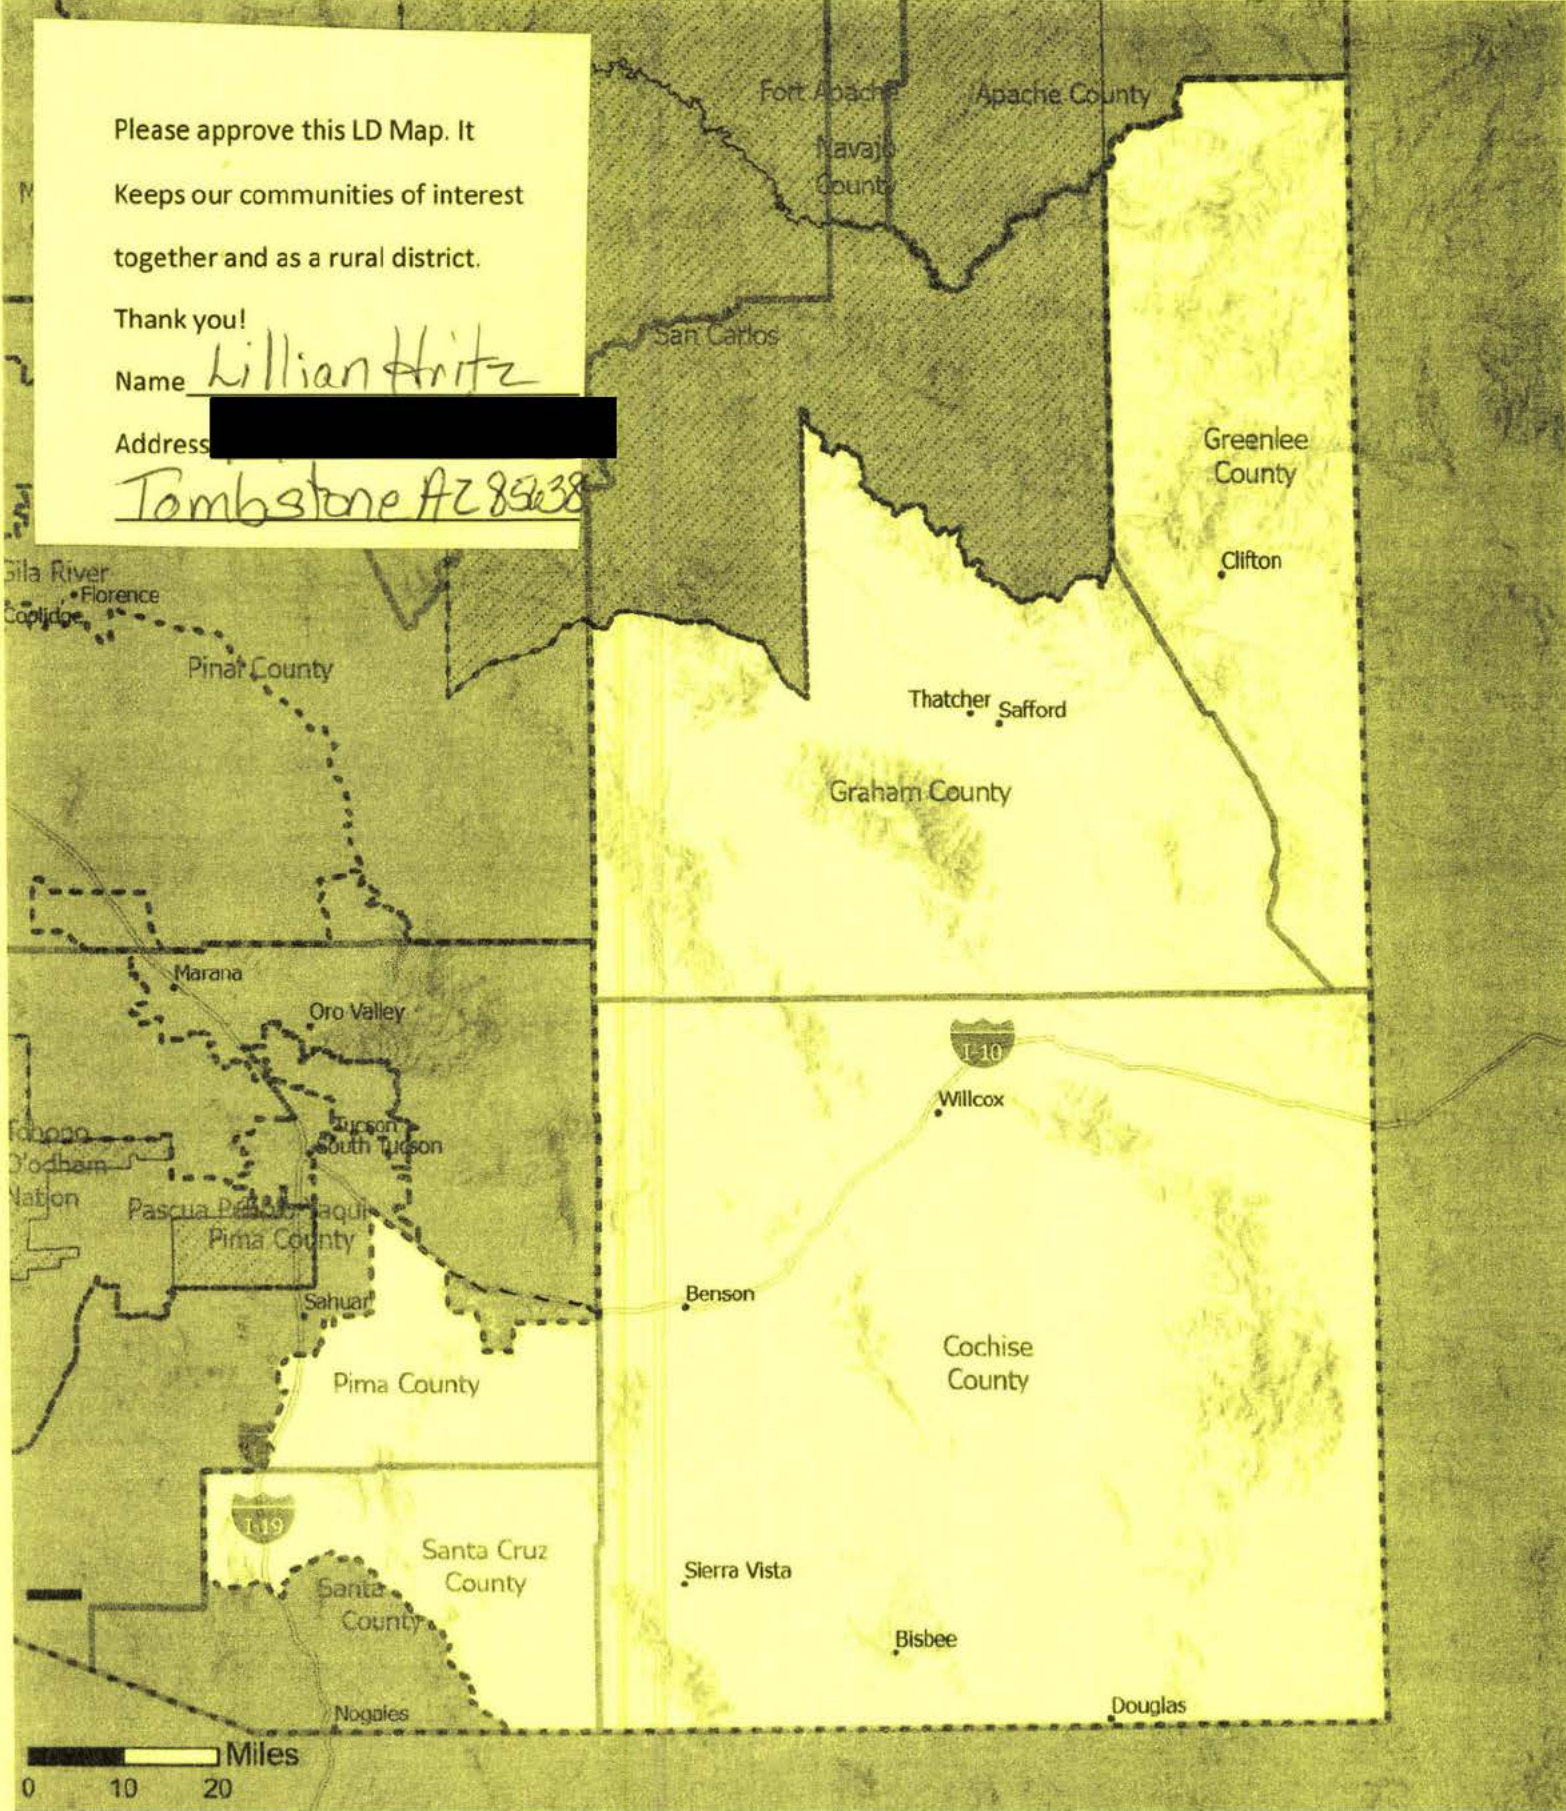

Please approve this LD Map. It
Keeps our communities of interest
together and as a rural district.

Thank you!

Name Lillian Hritz

Address [REDACTED]
Tombstone AZ 85638

AZ Draft 9.2 Legislative District: 19

In this version based off LD Test Map Version 9.1. LD Test Map Version 9.2 instead moves District 7 further south, taking Oracle, Mammoth, and San Manuel. For more information on the methodology used to create these boundaries, please visit: <https://redistricting-irc-az.hub.arcgis.com/pages/draft-maps>

- Draft 9.1 Legislative Districts
- Arizona Counties
- Cities (Pop. > 2.5k)
- Arizona Tribal Reservations

les