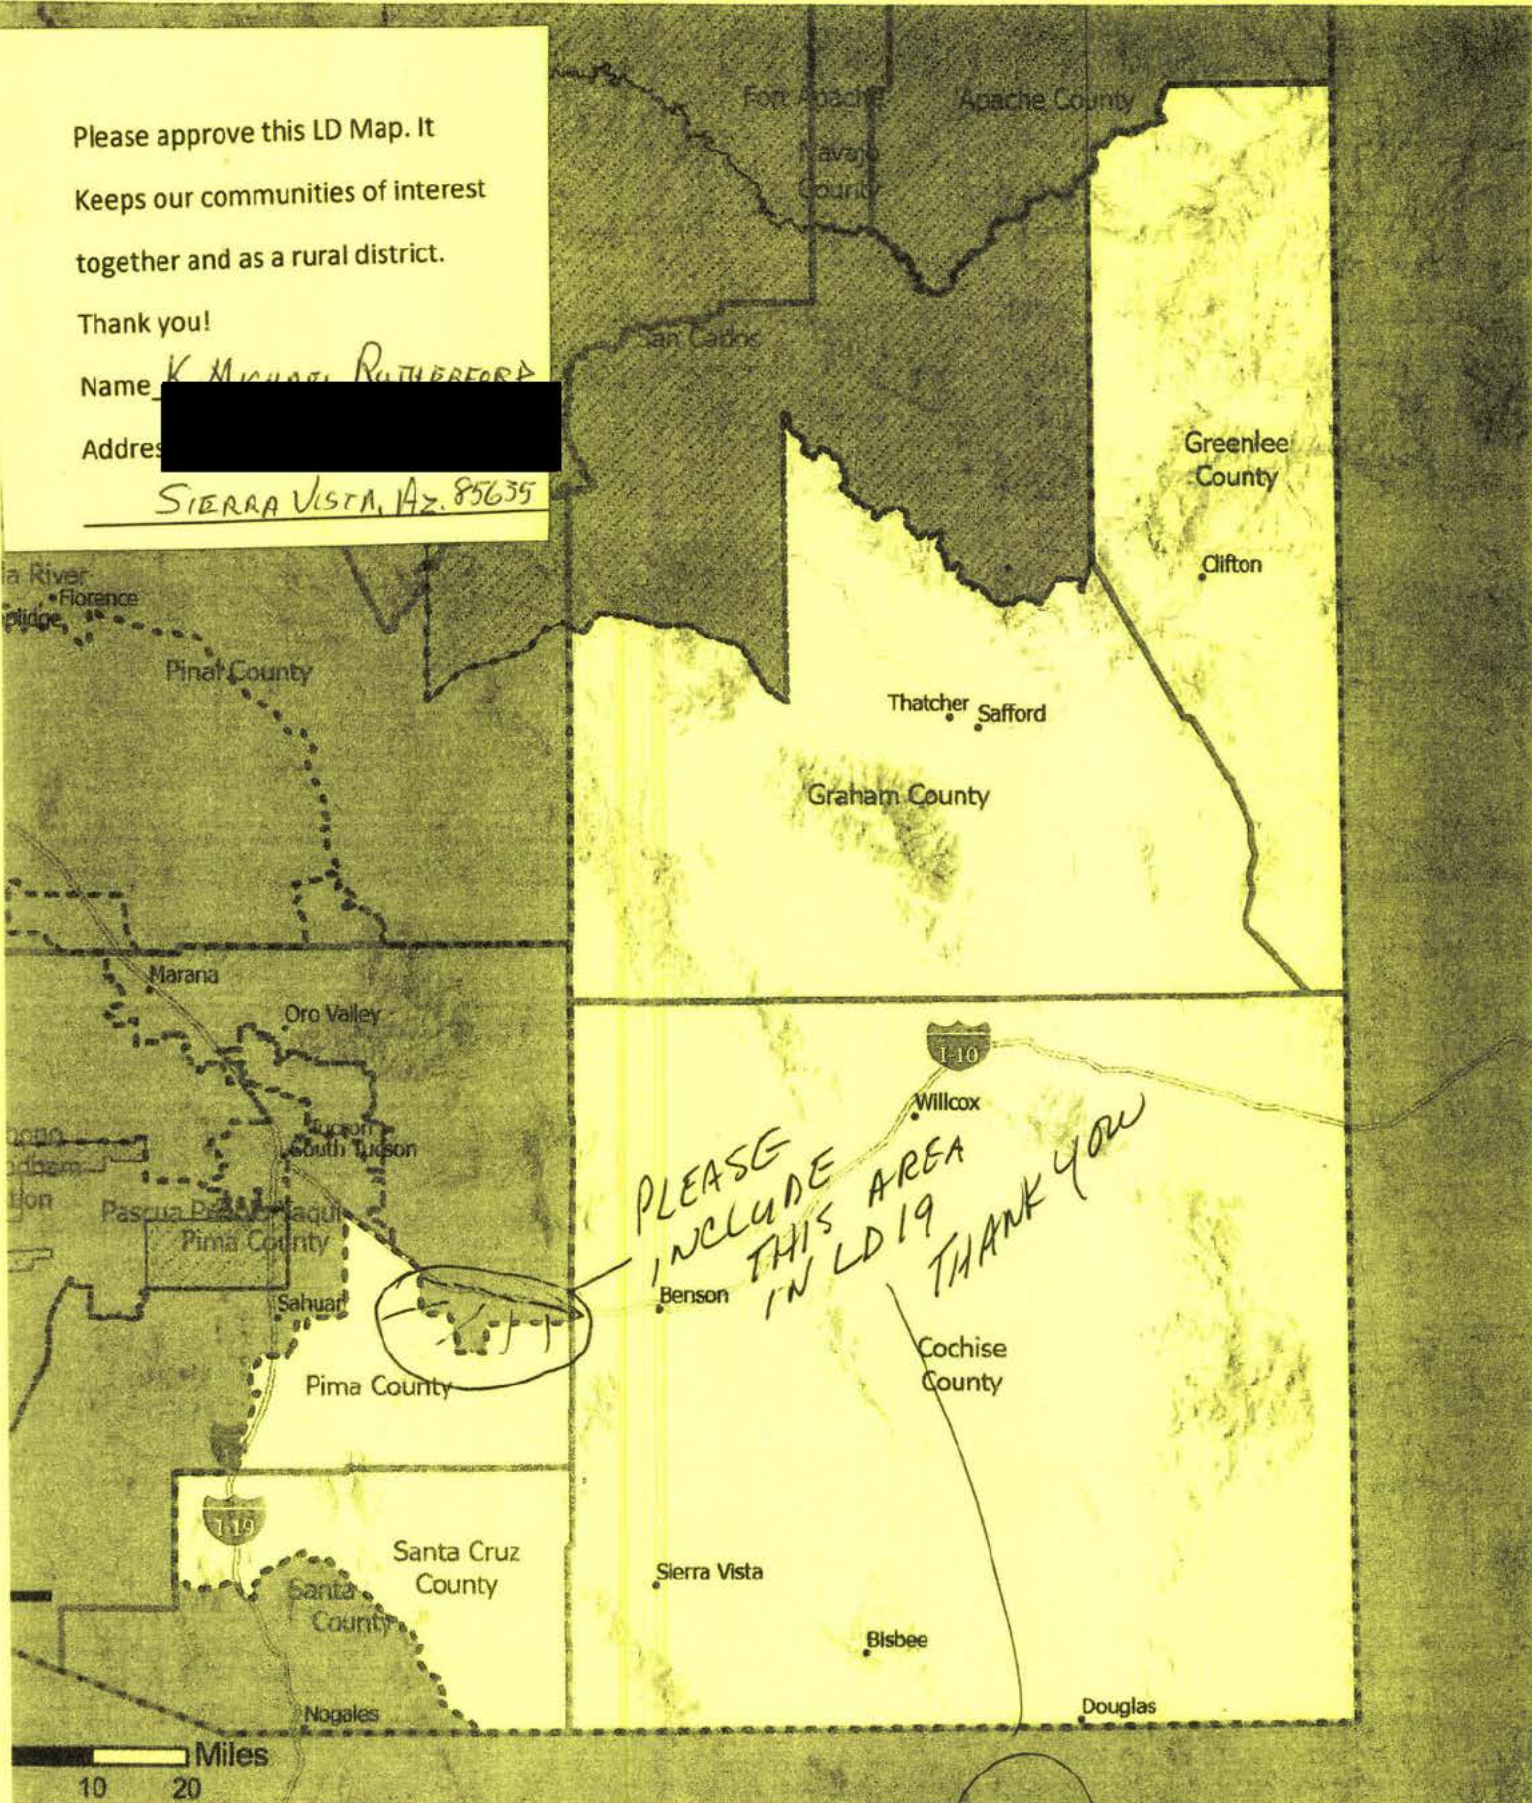

Thank you!

Name MARVIN B RUTHERFORD

Address [REDACTED]

Sierra Vista AZ 85635

AZ Draft 9.2 Legislative District: 19

In this version based off LD Test Map Version 9.1, LD Test Map Version 9.2 instead moves District 7 further south, taking Oracle, Mammoth, and San Manuel. For more information on the methodology used to create these boundaries, please visit: <https://redistricting-irc-az.hub.arcgis.com/pages/draft-maps>

Thank you!

Name K. MICHAEL RUTHERFORD

Address SIERRA VISTA, AZ. 85635

AZ Draft 9.2 Legislative District: 19

In this version based off LD Test Map Version 9.1, LD Test Map Version 9.2 instead moves District 7 further south, taking Oracle, Mammoth, and San Manuel. For more information on the methodology used to create these boundaries, please visit: <https://redistricting-irc-az.hub.arcgis.com/pages/draft-maps>