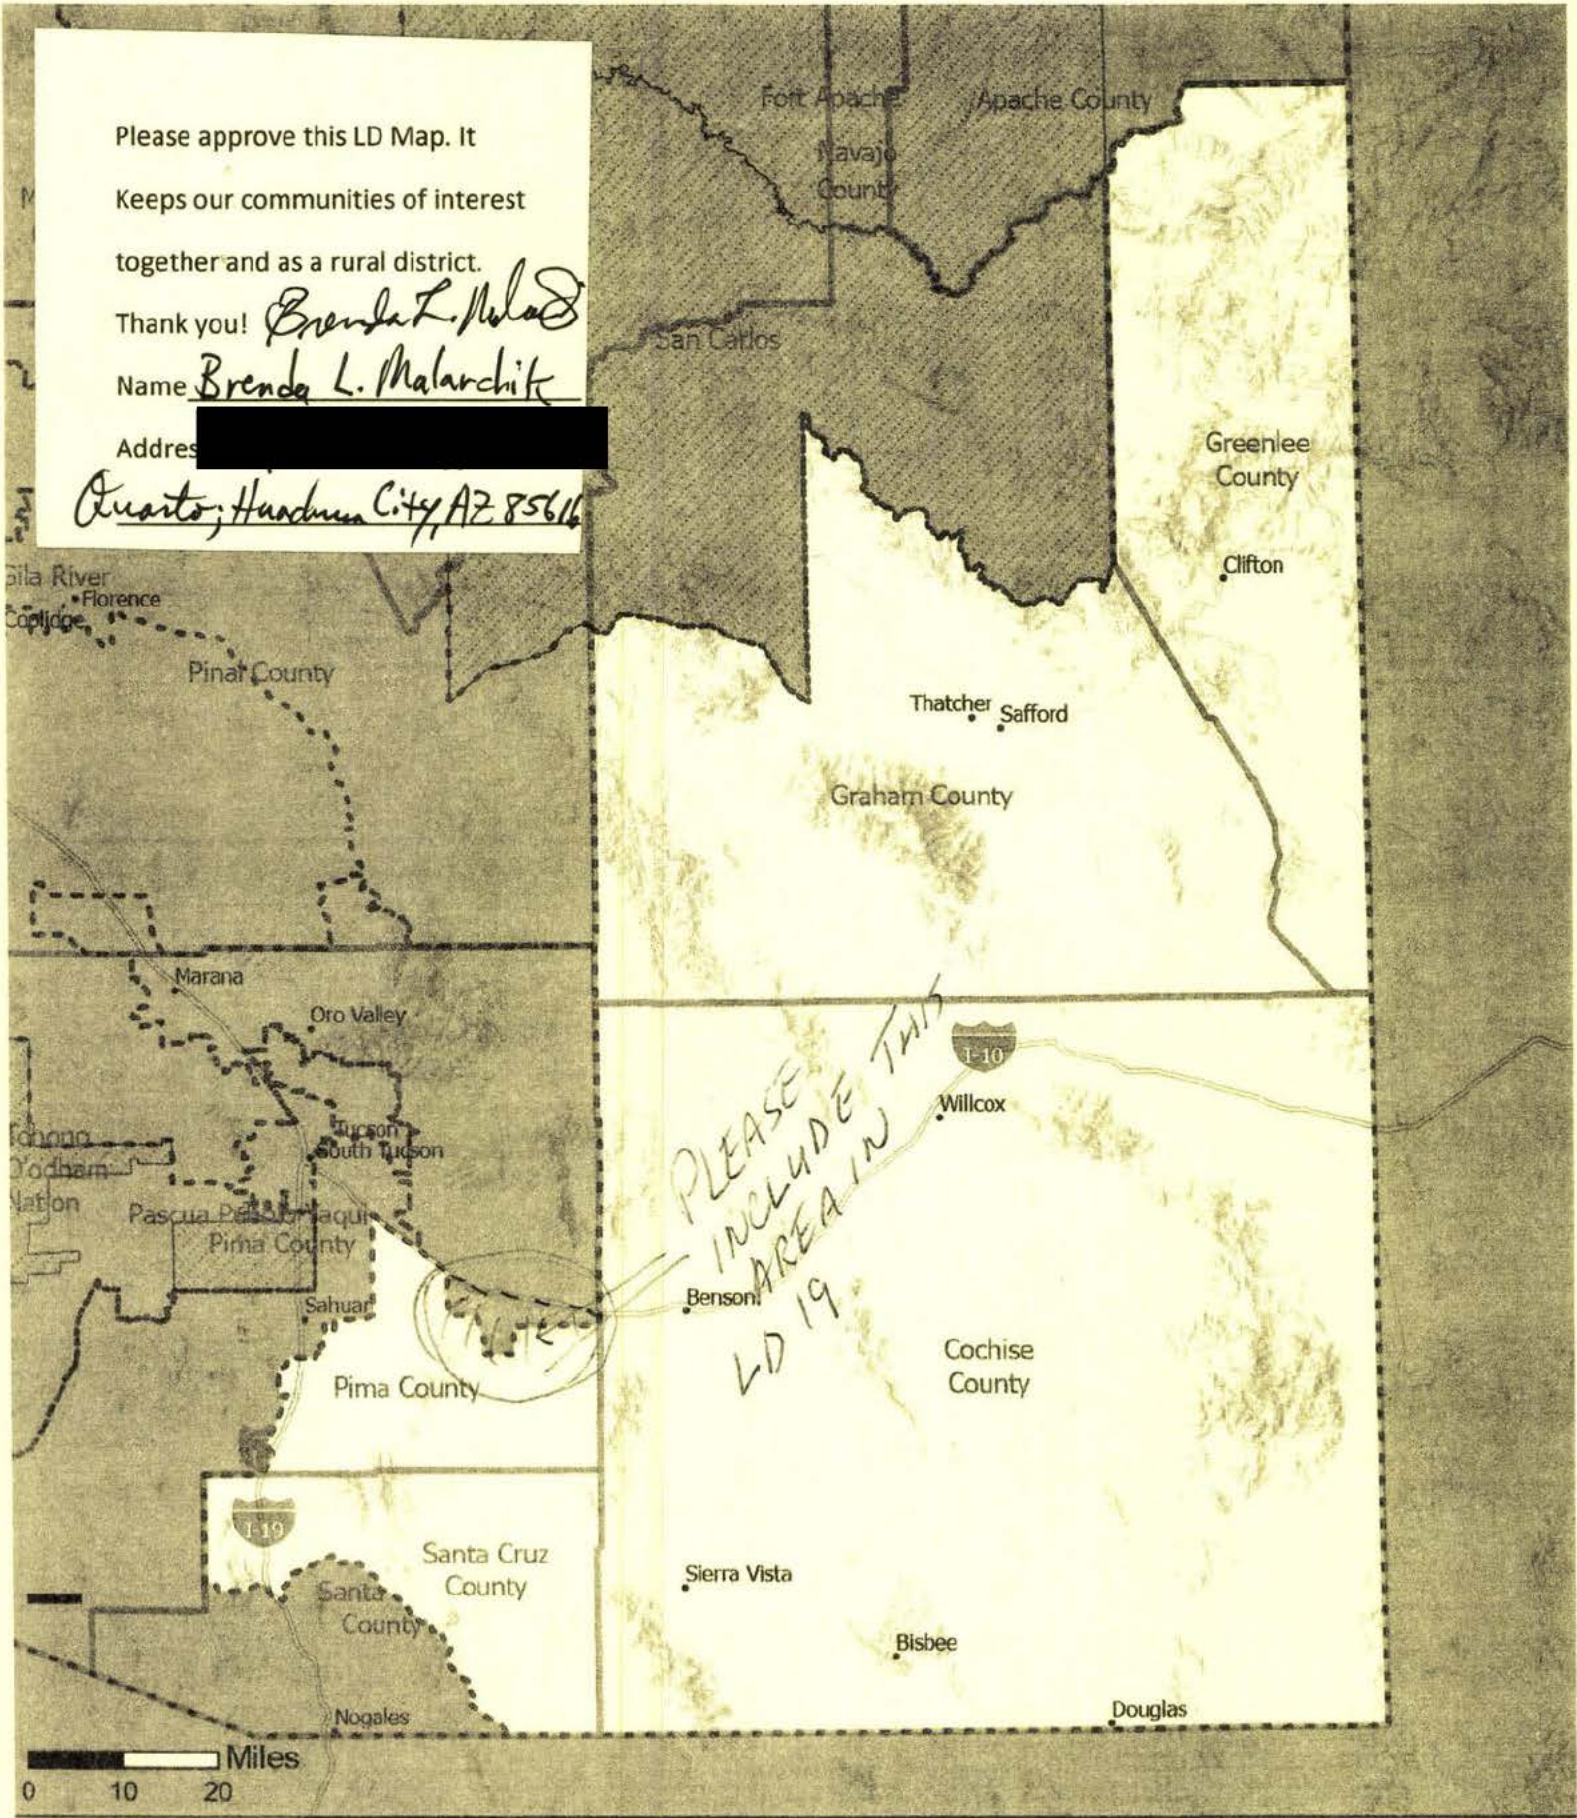

Thank you! *Brenda L. Malarchik*

Name *Brenda L. Malarchik*

Address [Redacted]

Quarto, Huachuca City, AZ 85616

AZ Draft 9.2 Legislative District: 19

In this version based off LD Test Map Version 9.1, LD Test Map Version 9.2 instead moves District 7 further south, taking Oracle, Mammoth, and San Manuel. For more information on the methodology used to create these boundaries, please visit: <https://redistricting-irc-az.hub.arcgis.com/pages/draft-maps>