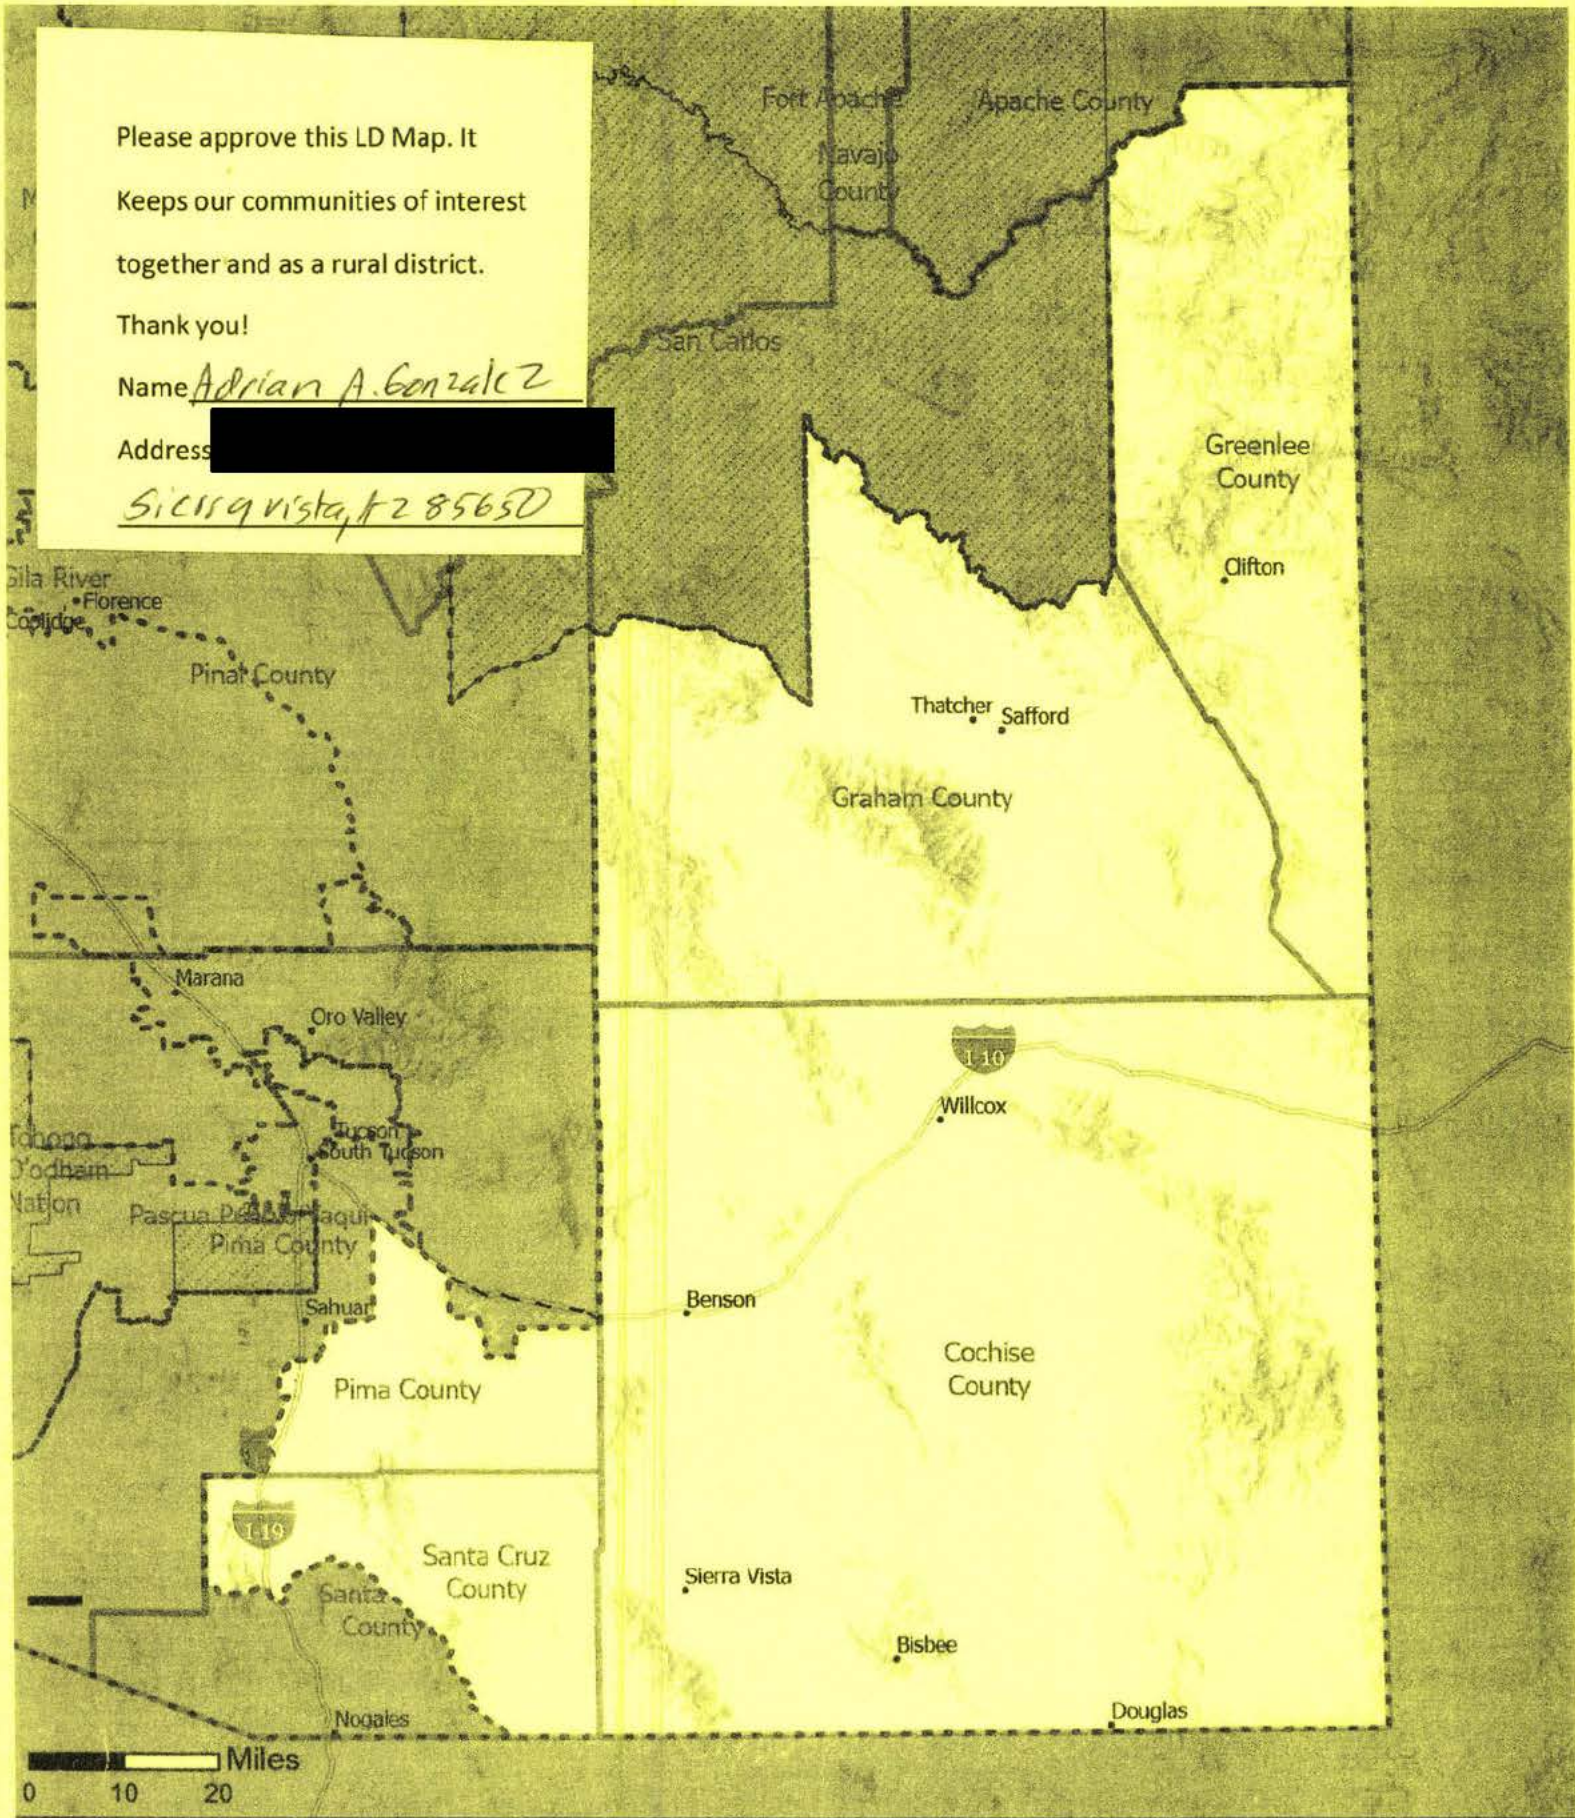

Thank you!

Name *Adrian A. Gonzalez*

Address

Sicrisqvista, #2 85650

AZ Draft 9.2 Legislative District: 19

In this version based off LD Test Map Version 9.1, LD Test Map Version 9.2 instead moves District 7 further south, taking Oracle, Mammoth, and San Manuel. For more information on the methodology used to create these boundaries, please visit: <https://redistricting-irc-az.hub.arcgis.com/pages/draft-maps>