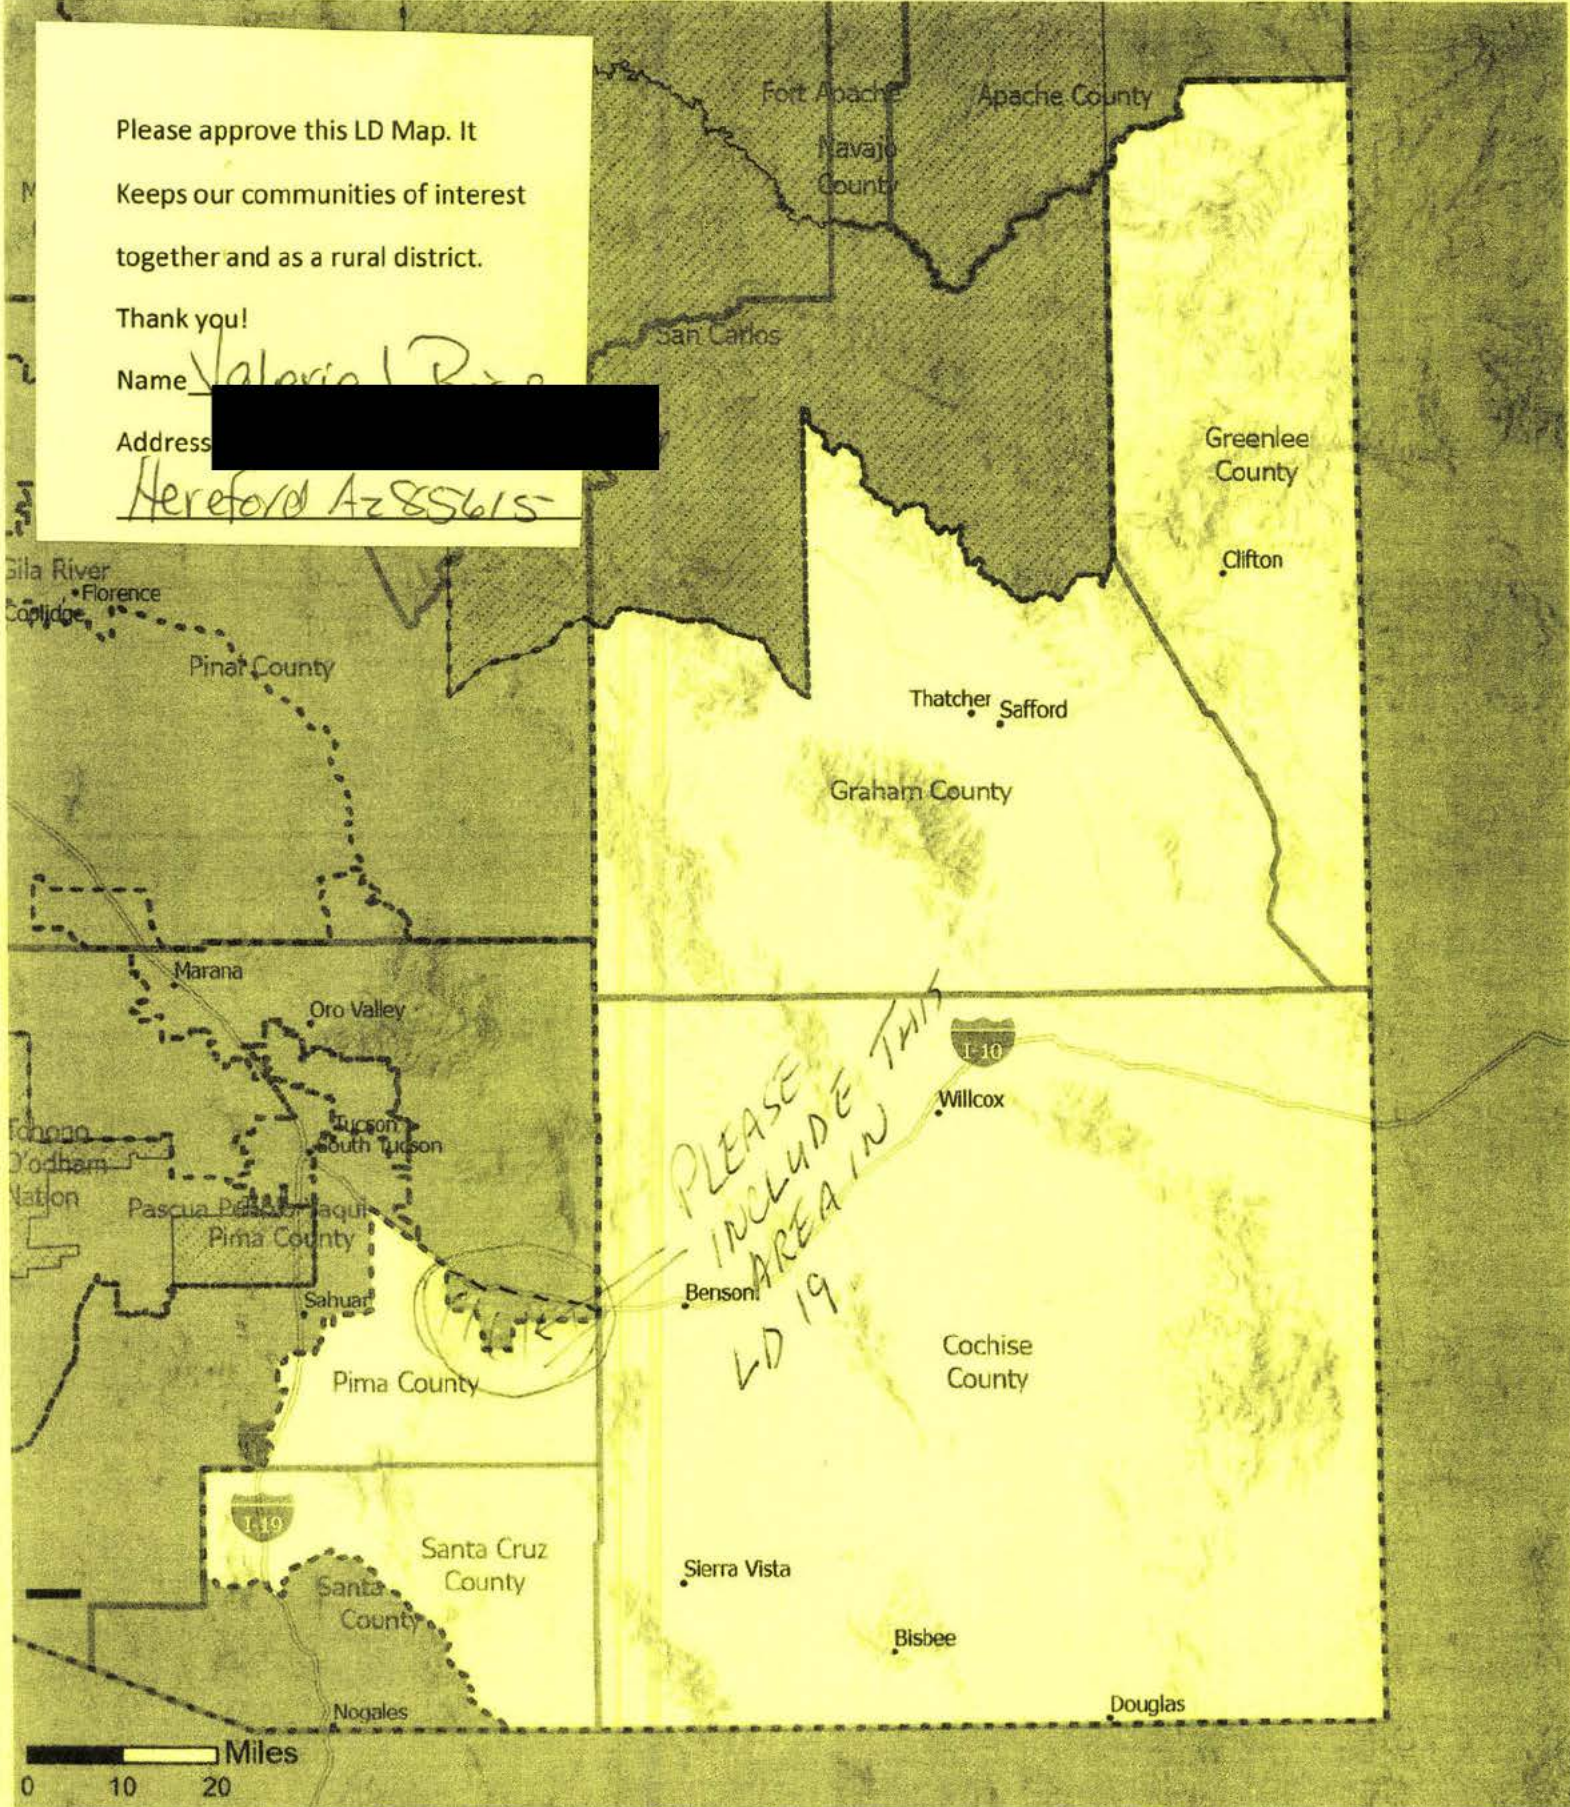

Thank you!

Name

Valerie [Redacted]

Address

[Redacted]

Hereford Az 85615

AZ Draft 9.2 Legislative District: 19

In this version based off LD Test Map Version 9.1, LD Test Map Version 9.2 instead moves District 7 further south, taking Oracle, Mammoth, and San Manuel. For more information on the methodology used to create these boundaries, please visit: <https://redistricting-irc-az.hub.arcgis.com/pages/draft-maps>